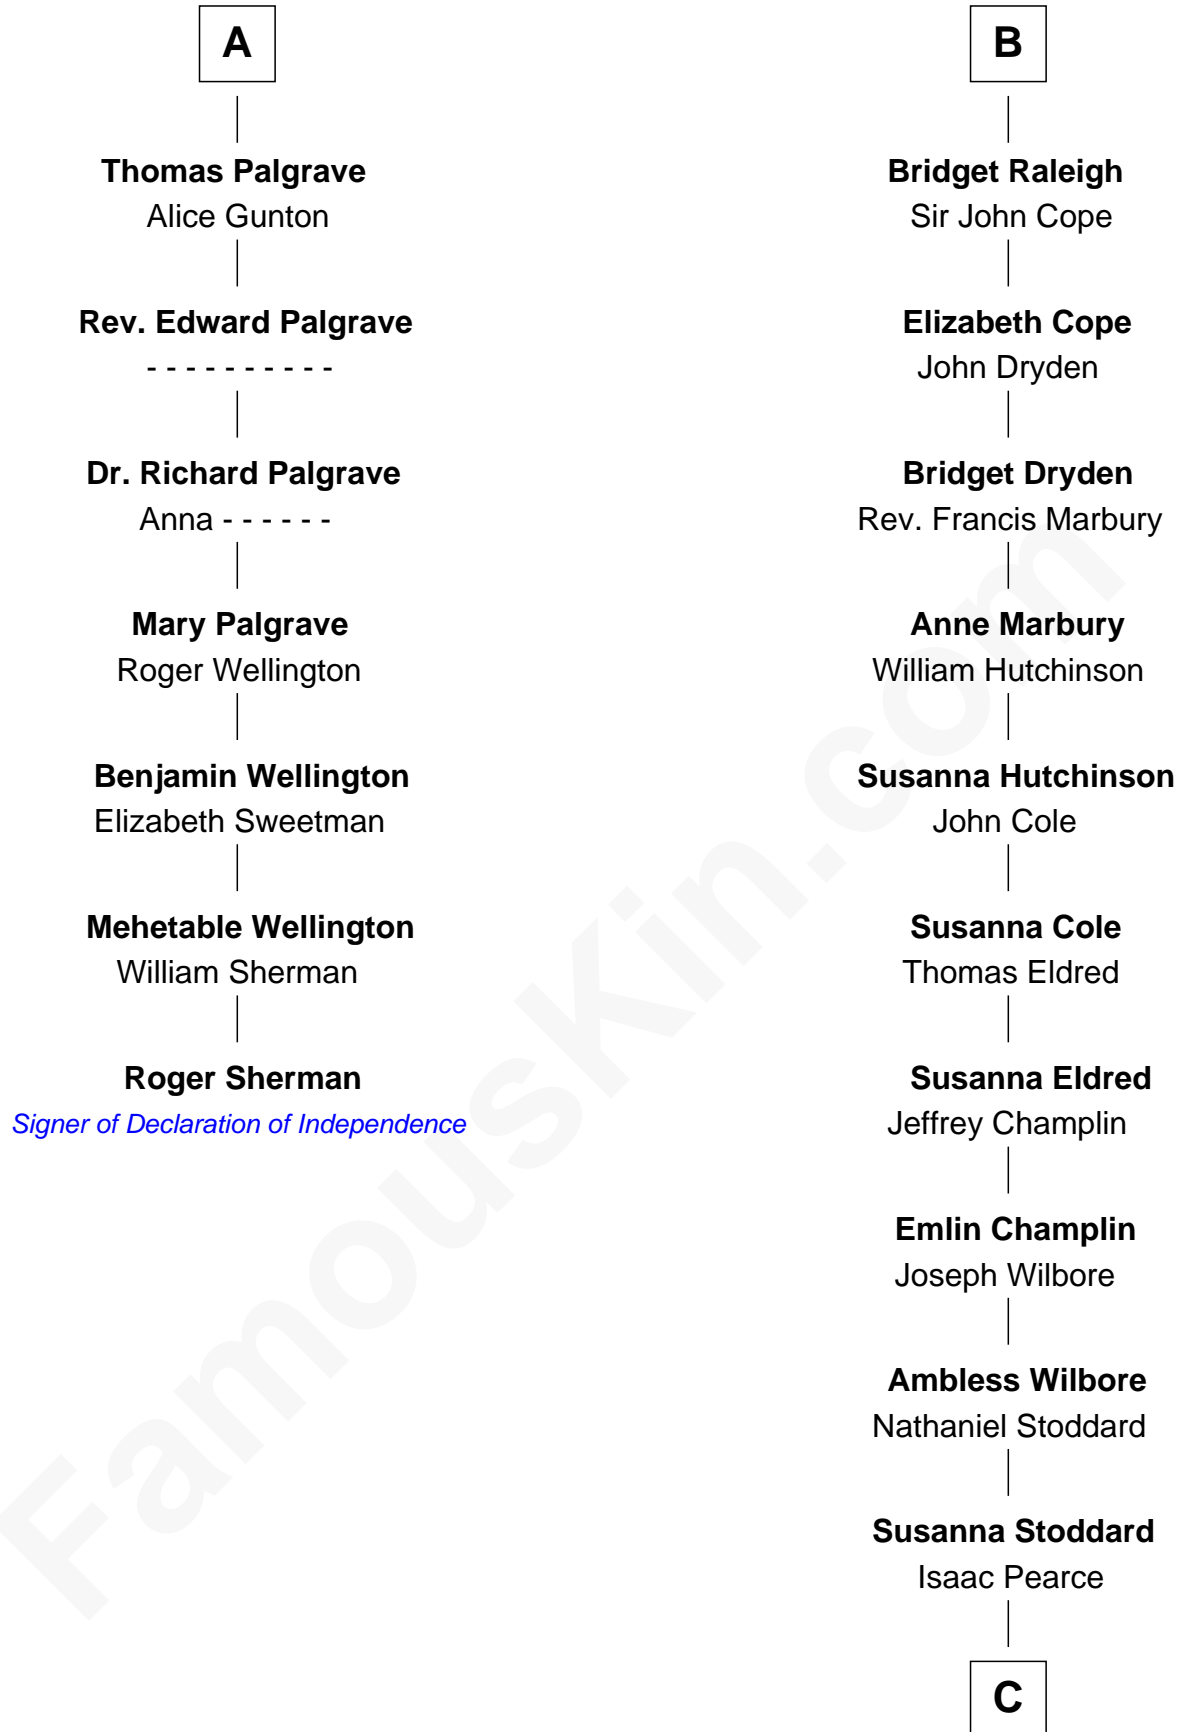

FamousKin.com

Relationship Chart of

Roger Sherman

Signer of the Declaration of Independence

13th cousin 5 times removed of

Shanghai Pierce
Texas Cattleman

Edmund Fitzalan
Alice de Warenne

Richard Fitzalan
Eleanor Plantagenet

Sir Richard Fitzalan
Elizabeth de Bohun

Elizabeth Fitzalan
Sir Robert Goushill

Elizabeth Goushill
Sir Robert Wingfield

Elizabeth Wingfield
Sir William Brandon

Eleanor Brandon
John Glemham

Anne Glemham
Henry Palgrave

A

Mary Fitzalan
John le Strange

Ankaret le Strange
Sir Richard Talbot

Mary Talbot
Sir Thomas Greene

Sir Thomas Greene
Phillippa Ferrers

Elizabeth Greene
William Raleigh

Sir Edward Raleigh
Margaret Verney

Sir Edward Raleigh
Anne Chamberlayne

B

C

Jonathan D. Pearce
Hanna Phillips Head

Shanghai Pierce
Texas Cattleman

FamousKin.com