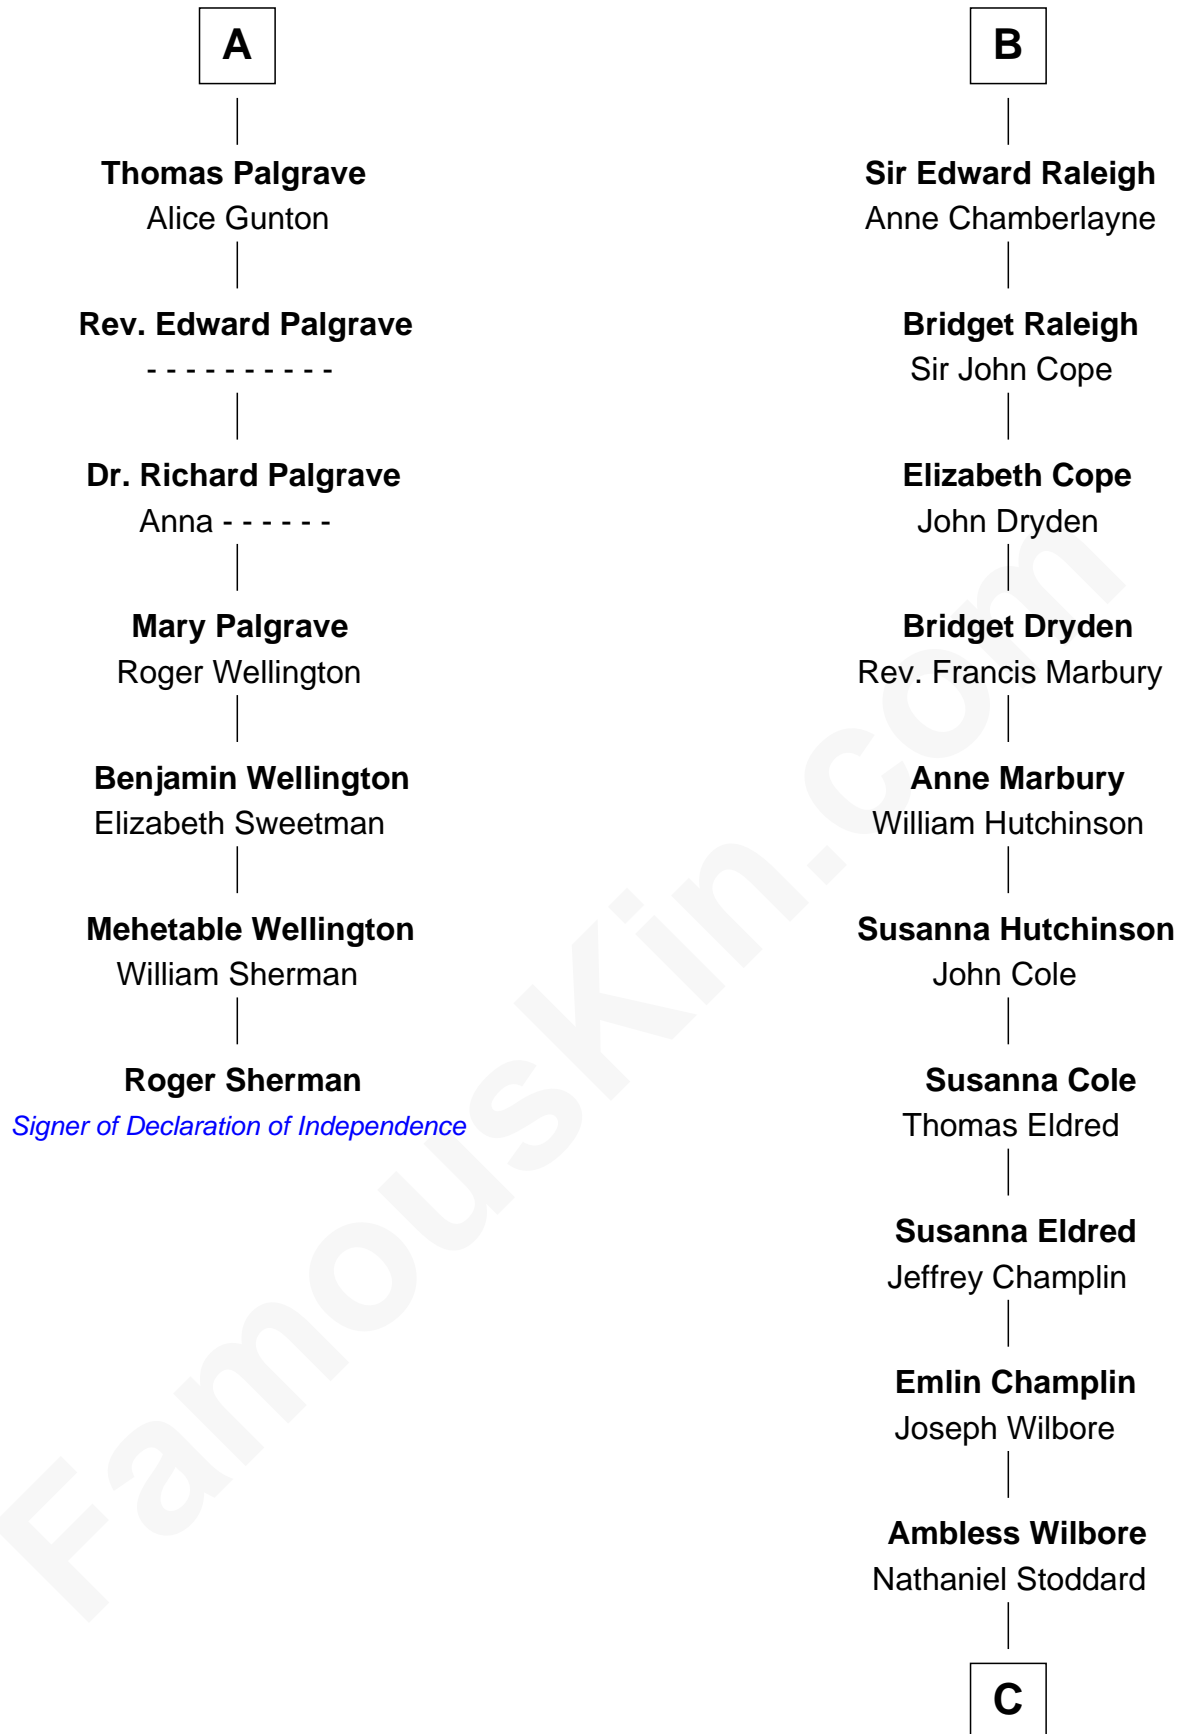

FamousKin.com

Relationship Chart of

Roger Sherman

Signer of the Declaration of Independence

13th cousin 6 times removed of

Shanghai Pierce
Texas Cattleman

Humphrey de Bohun
Elizabeth Plantagenet

Sir William de Bohun
Elizabeth de Badlesmere

Elizabeth de Bohun
Sir Richard Fitzalan

Elizabeth Fitzalan
Sir Robert Goushill

Elizabeth Goushill
Sir Robert Wingfield

Elizabeth Wingfield
Sir William Brandon

Eleanor Brandon
John Glemham

Anne Glemham
Henry Palgrave

A

Eleanor de Bohun
Sir James le Boteler

Pernel le Boteler
Sir Gilbert Talbot

Sir Richard Talbot
Ankaret le Strange

Mary Talbot
Sir Thomas Greene

Sir Thomas Greene
Phillippa Ferrers

Elizabeth Greene
William Raleigh

Sir Edward Raleigh
Margaret Verney

B

C

—
Susanna Stoddard

Isaac Pearce
—

Jonathan D. Pearce

Hanna Phillips Head
—

Shanghai Pierce