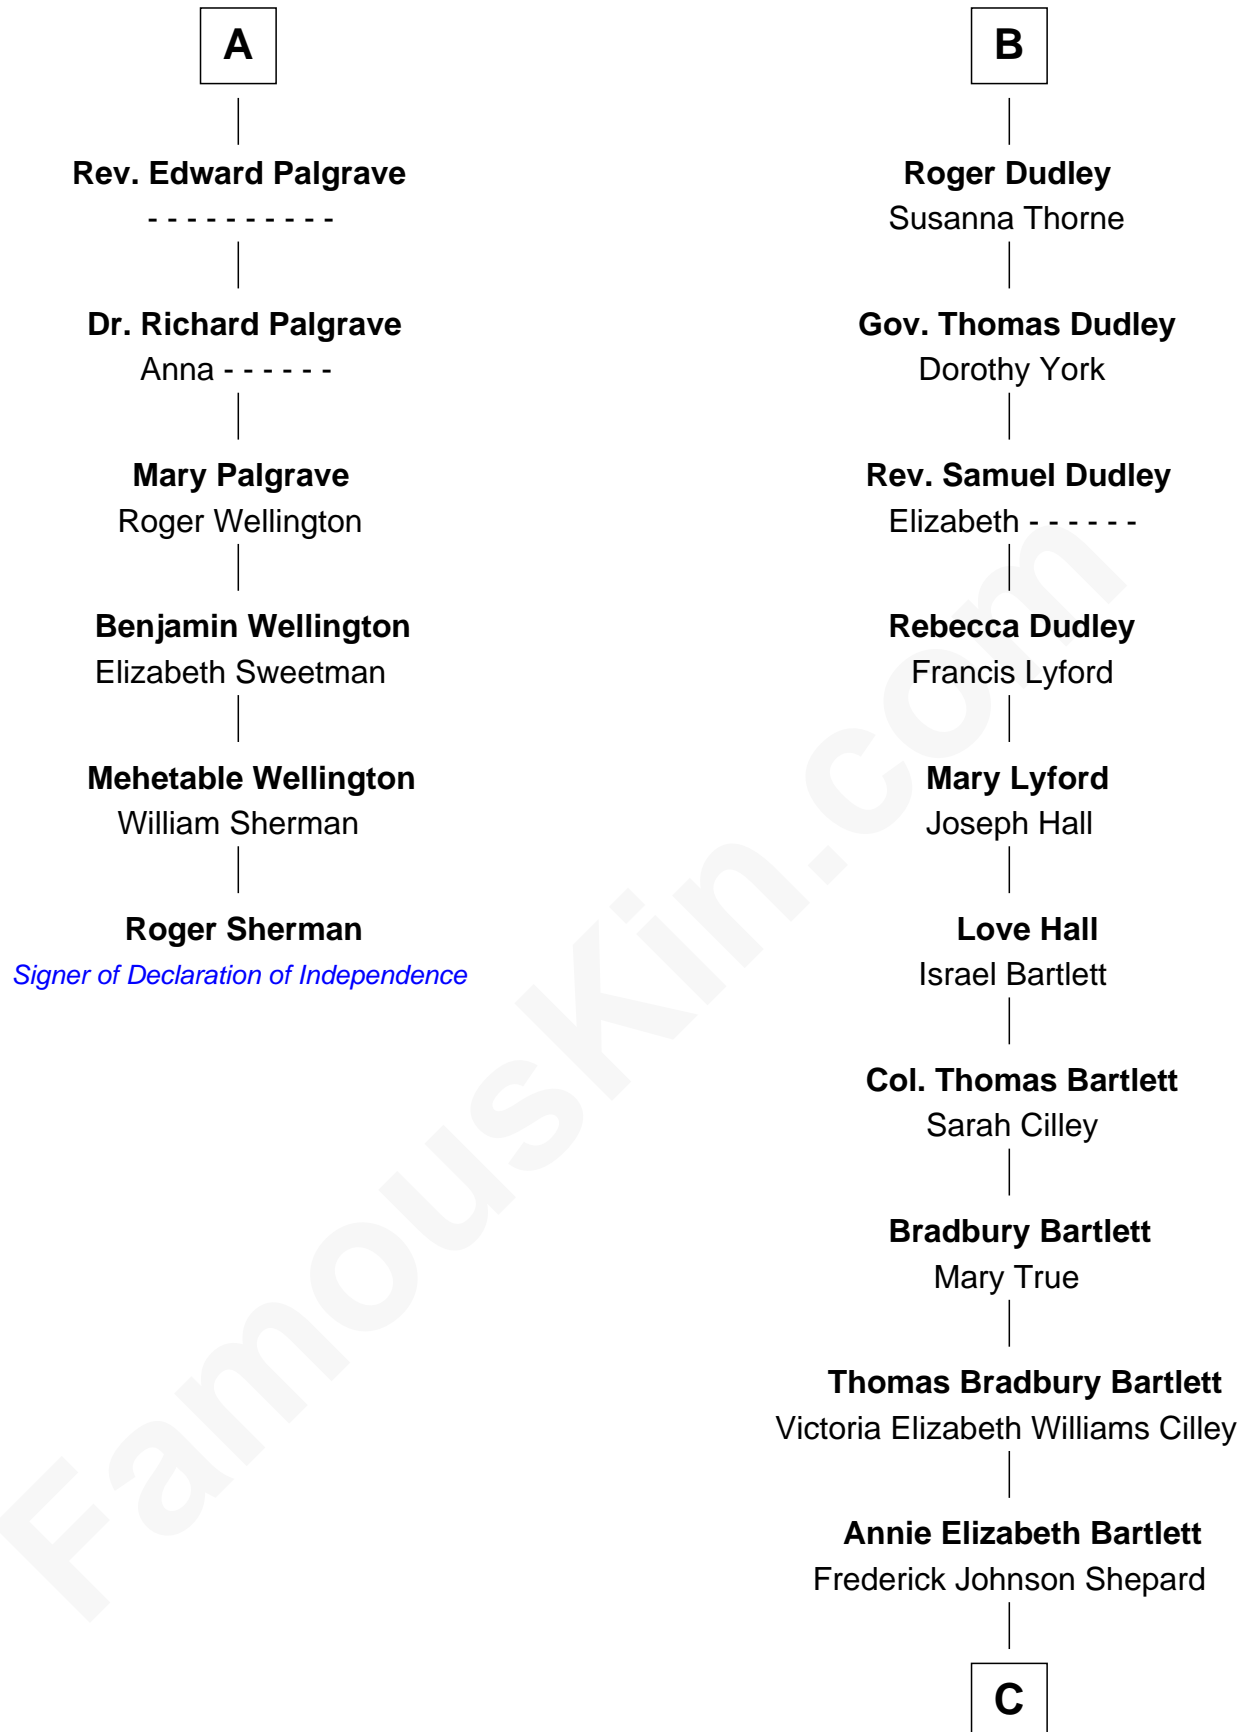

FamousKin.com

Relationship Chart of

Roger Sherman

Signer of the Declaration of Independence

12th cousin 6 times removed of

Alan Shepard

Mercury and Apollo Astronaut

Richard Fitzalan
Eleanor Plantagenet

C

Alan Bartlett Shepard
Pauline Renza Emerson

Alan Shepard
Mercury and Apollo Astronaut

FamousKin.com