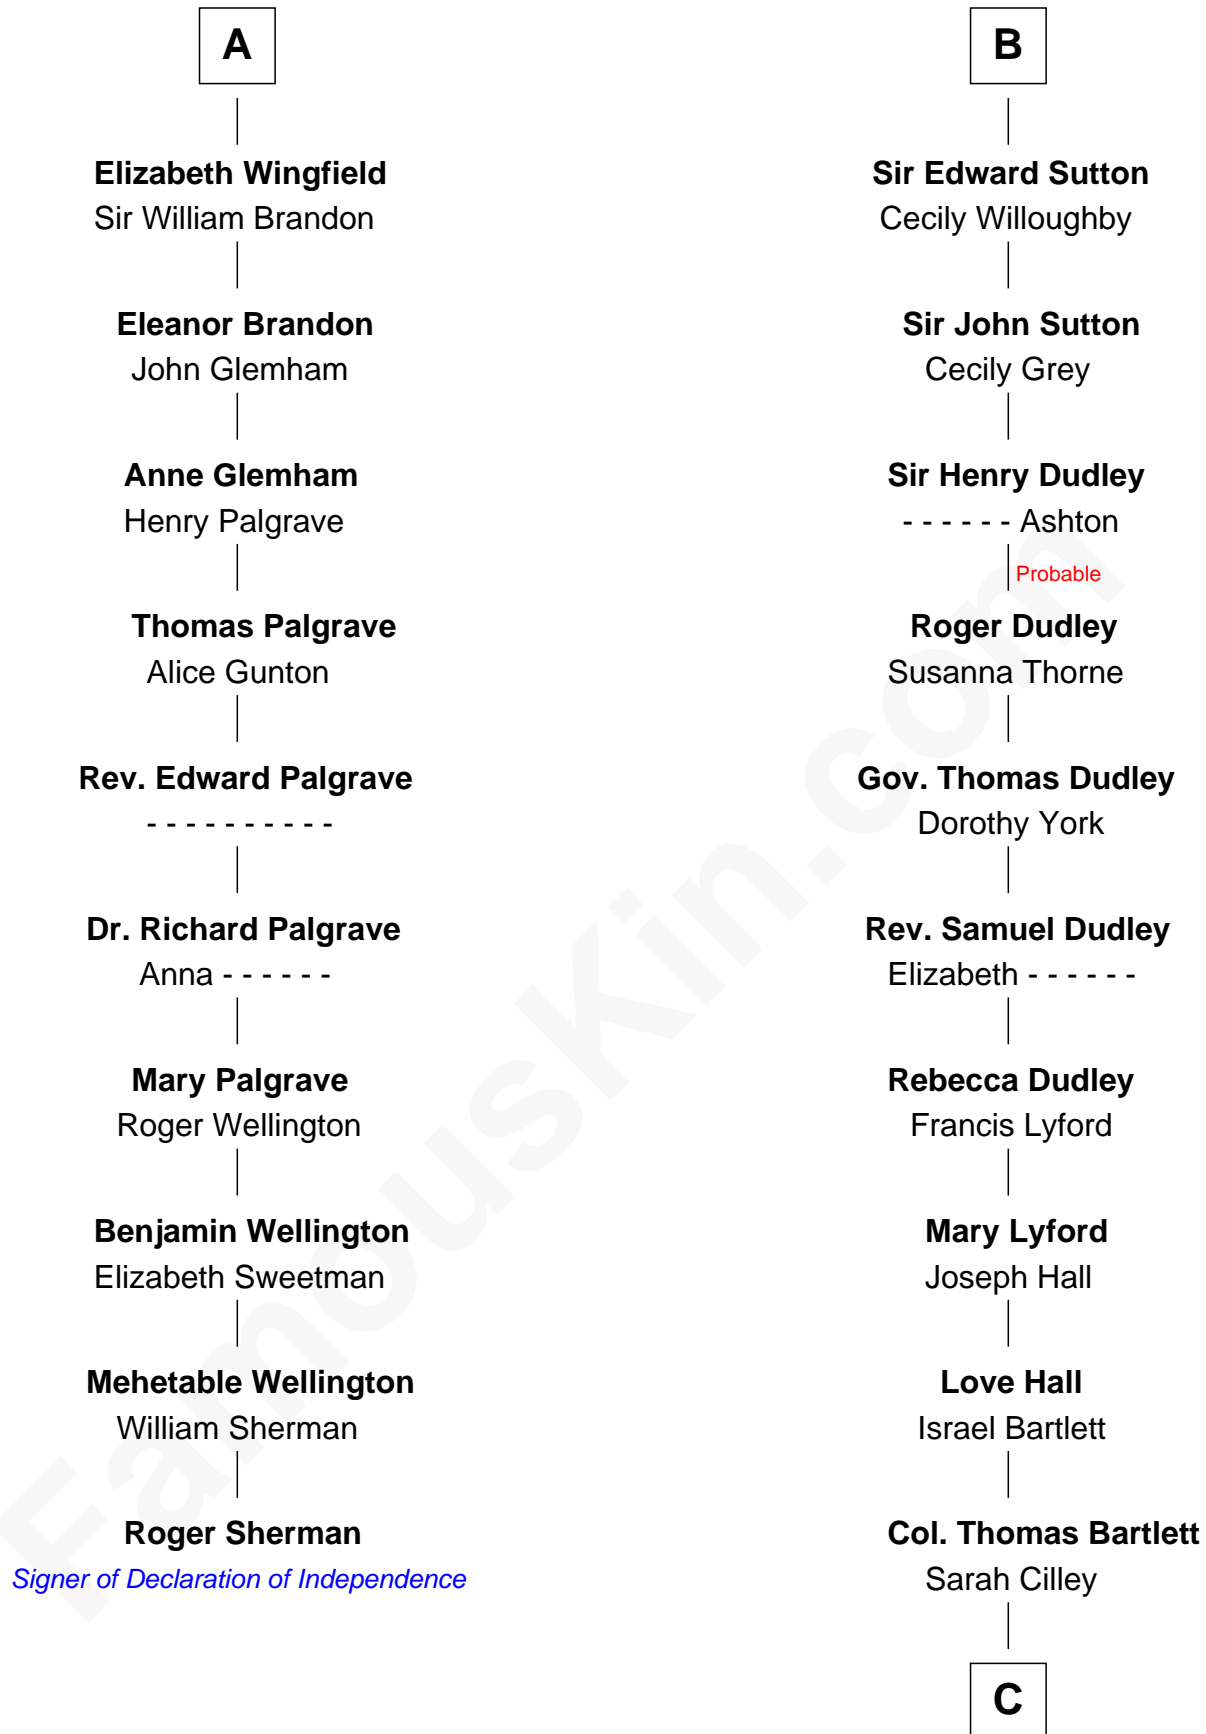

FamousKin.com

Relationship Chart of

Roger Sherman

Signer of the Declaration of Independence

16th cousin 5 times removed of

Alan Shepard

Mercury and Apollo Astronaut

William de Braiose

Eva Marshal

Eleanor de Braiose
Sir Humphrey de Bohun

Humphrey de Bohun
Maud de Fiennes

Humphrey de Bohun
Elizabeth Plantagenet

Sir William de Bohun
Elizabeth de Badlesmere

Elizabeth de Bohun
Sir Richard Fitzalan

Elizabeth Fitzalan
Sir Robert Goushill

Elizabeth Goushill
Sir Robert Wingfield

A

Eve de Braiose
Sir William de Cantilupe

Milicent de Cantilupe
Eudo la Zouche

Eve la Zouche
Sir Maurice de Berkeley

Thomas de Berkeley
Katherine de Clyvedon

Sir John Berkeley
Elizabeth Betteshorne

Elizabeth Berkeley
Sir John Sutton

Sir Edmund Sutton
Joyce Tiptoft

B

C

Bradbury Bartlett

Mary True

Thomas Bradbury Bartlett