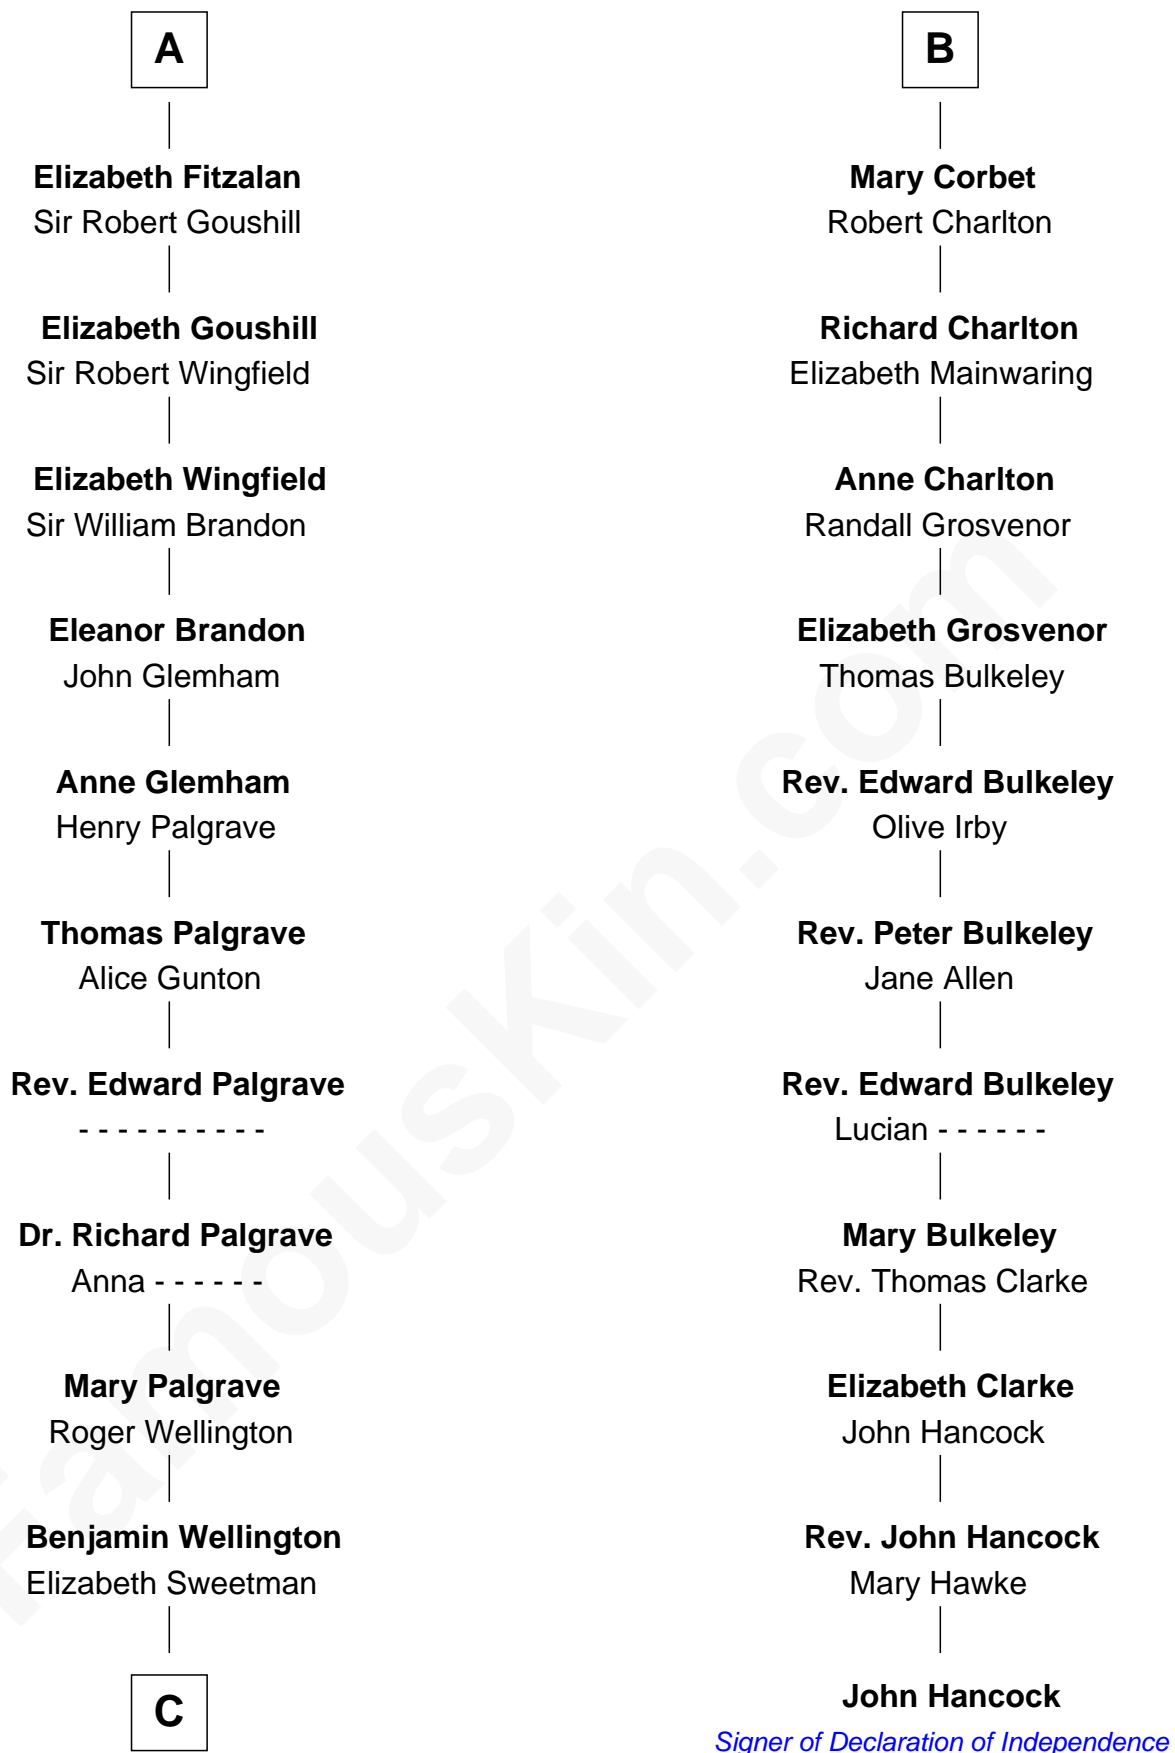

FamousKin.com

Relationship Chart of

Roger Sherman

Signer of the Declaration of Independence

17th cousin 1 time removed of

John Hancock

Signer of the Declaration of Independence

C

—
Mehetable Wellington

William Sherman

—
Roger Sherman

Signer of Declaration of Independence

FamousKin.com