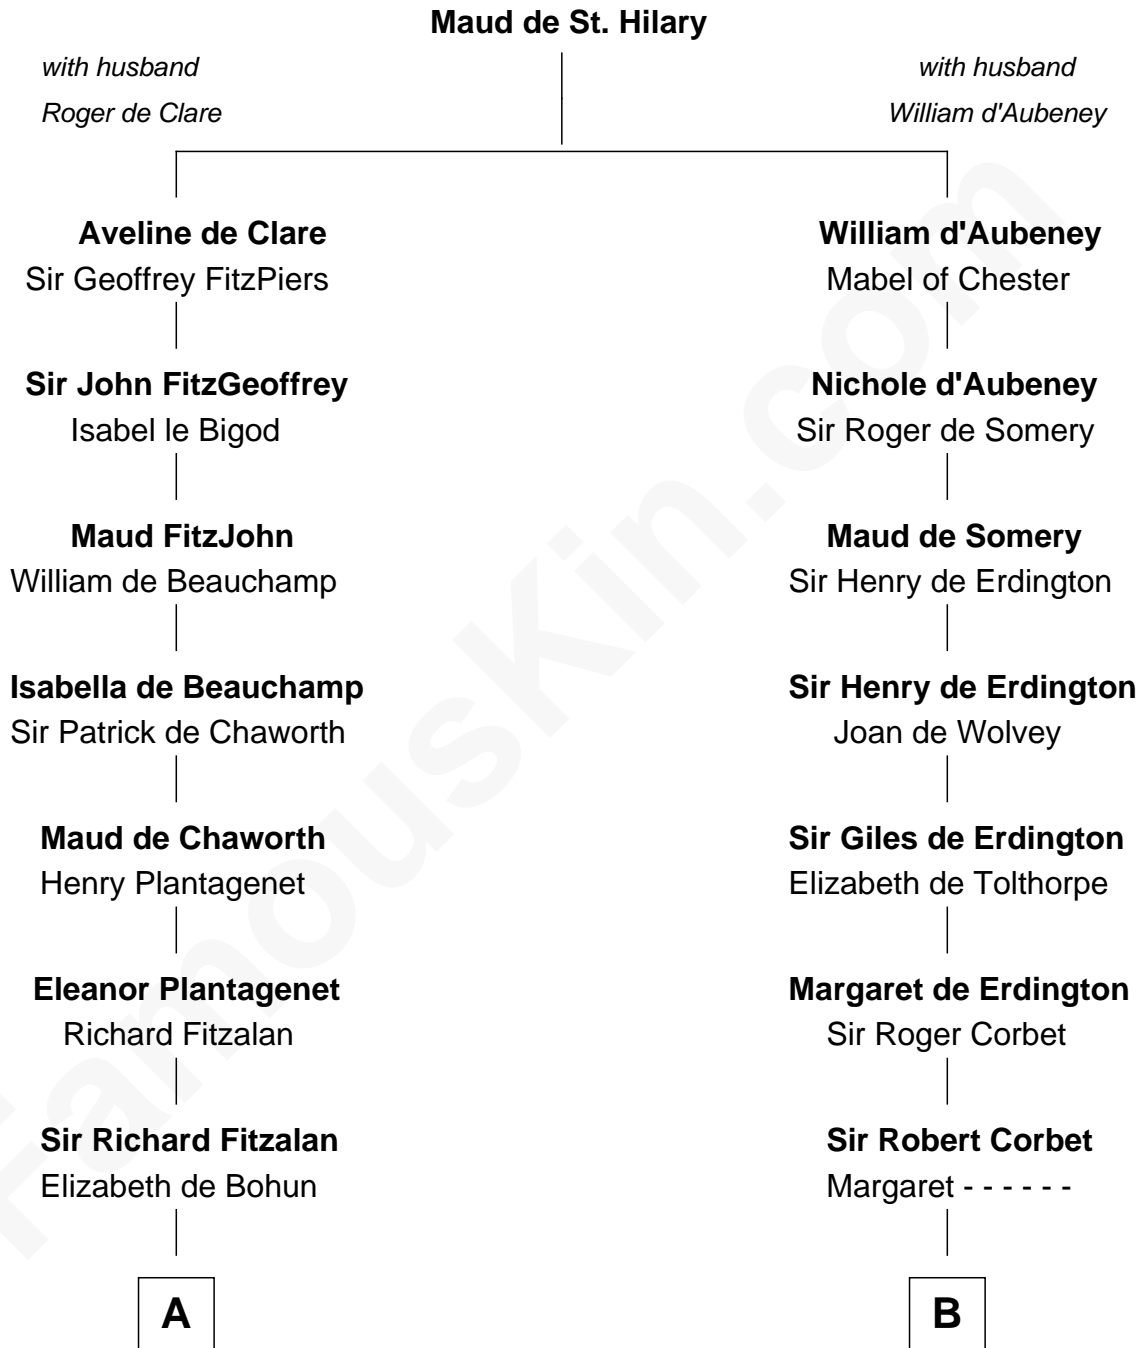

FamousKin.com

Relationship Chart of

Roger Sherman

Signer of the Declaration of Independence

17th cousin 1 time removed of

John Hancock

Signer of the Declaration of Independence

C

—
Mehetable Wellington

William Sherman

—
Roger Sherman

Signer of Declaration of Independence

FamousKin.com