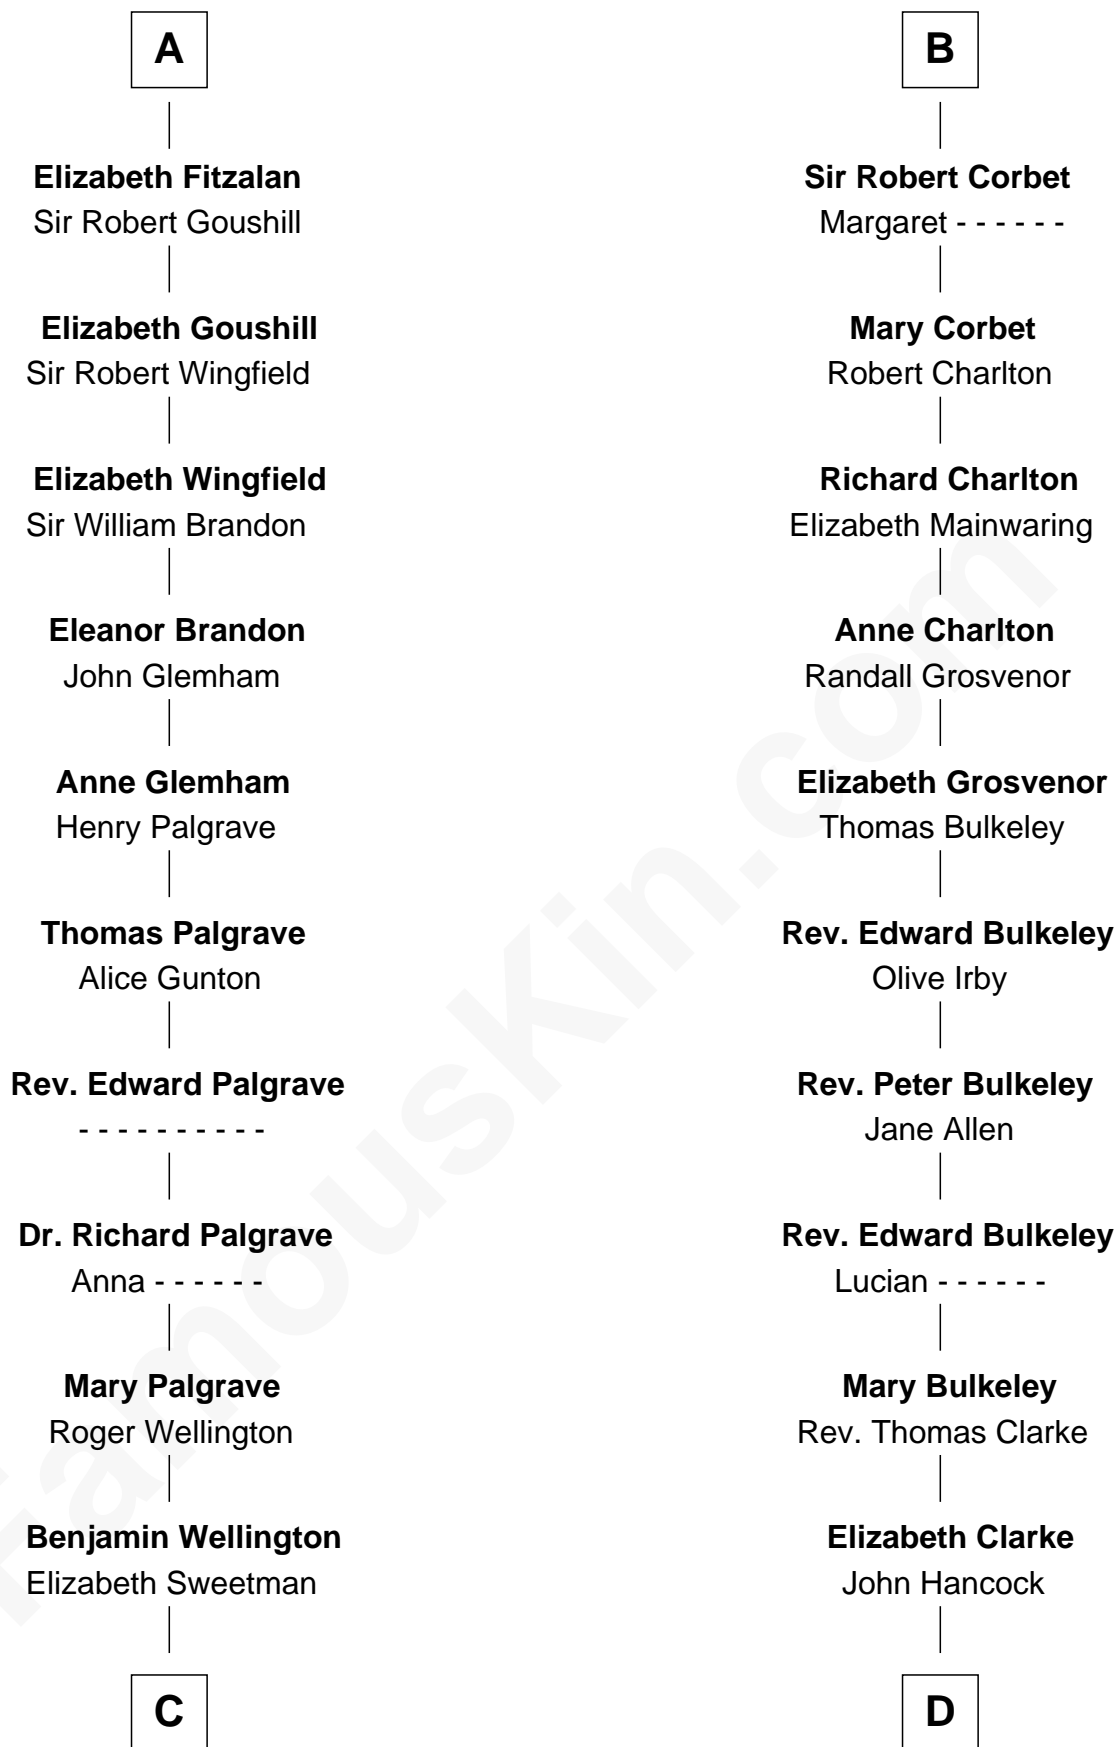

FamousKin.com Relationship Chart of

Roger Sherman

Signer of the Declaration of Independence

18th cousin of

John Hancock

Signer of the Declaration of Independence

John FitzGilbert
Sybilla of Salisbury

C

Mehetable Wellington

William Sherman

Roger Sherman

Signer of Declaration of Independence

D

Rev. John Hancock

Mary Hawke

John Hancock