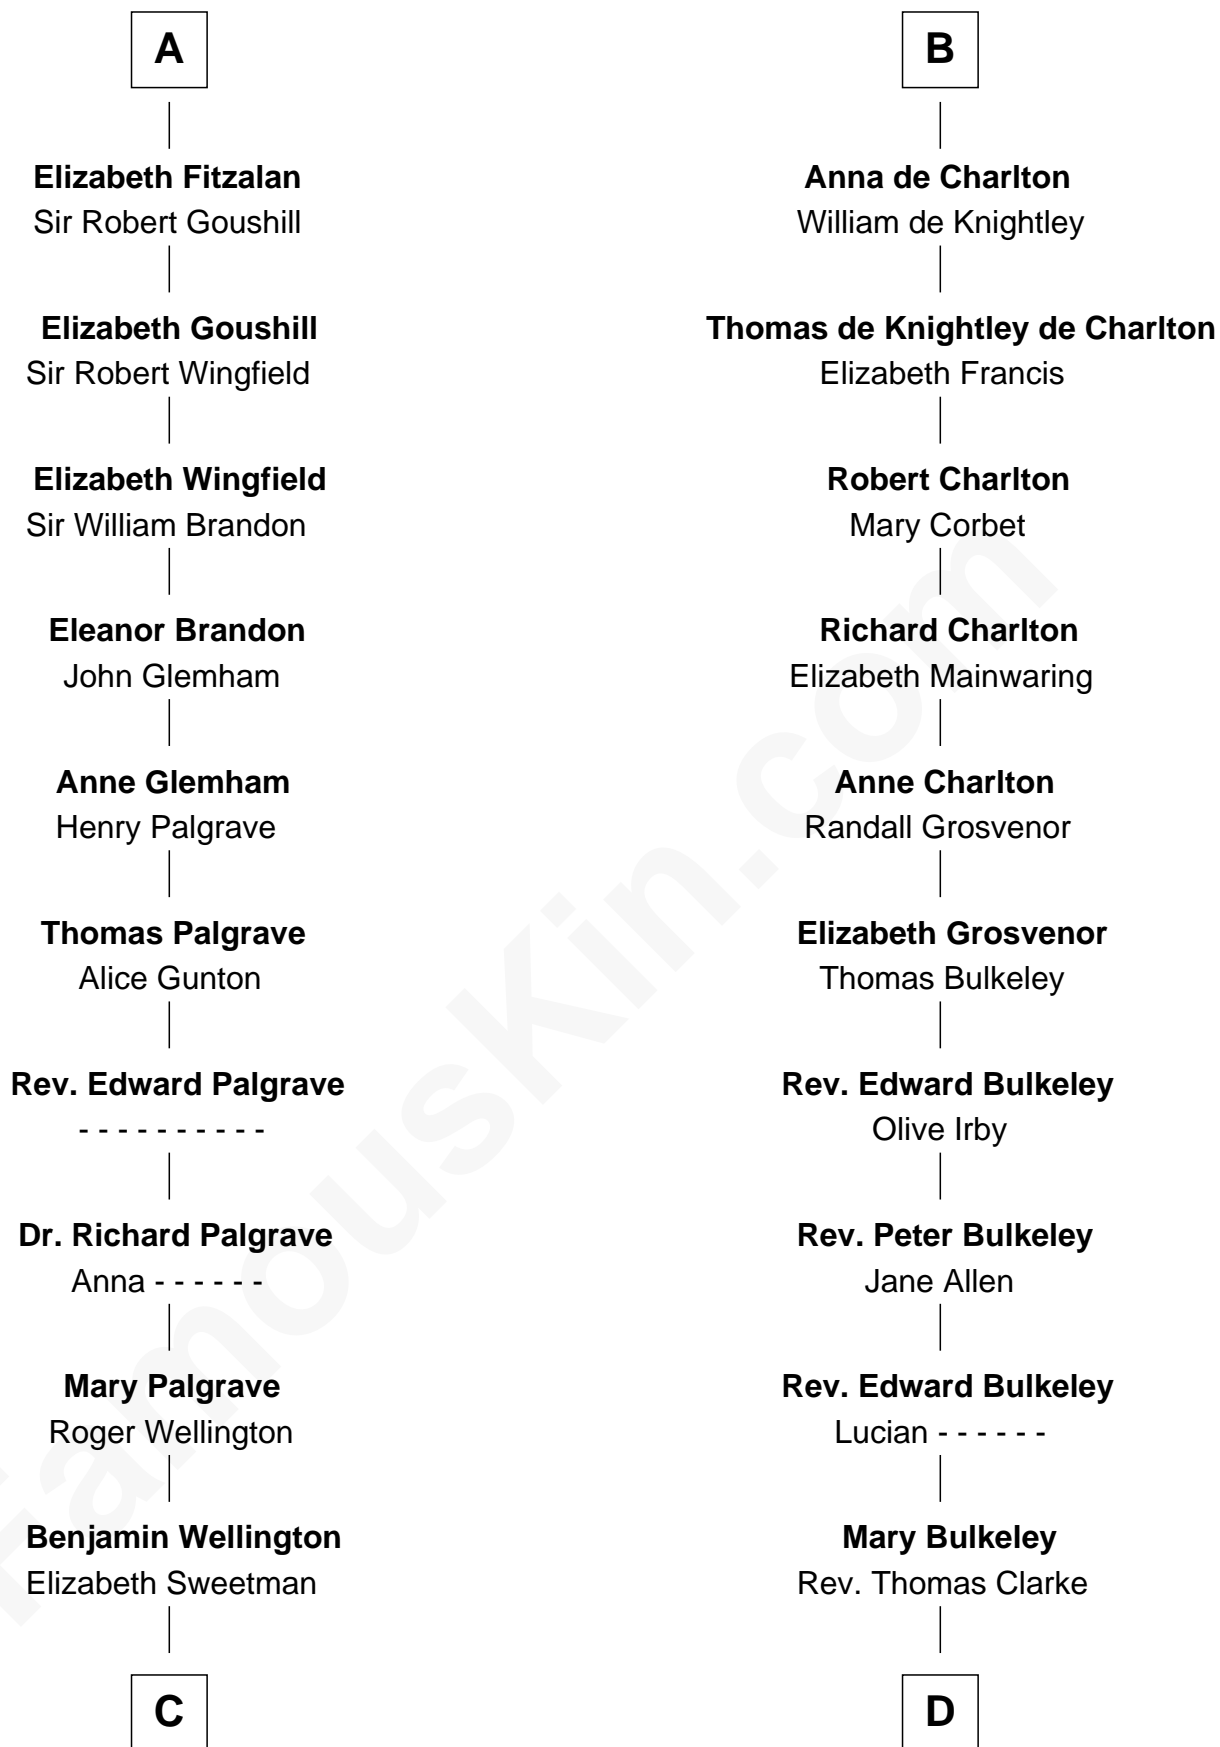

FamousKin.com

Relationship Chart of

Roger Sherman

Signer of the Declaration of Independence

18th cousin 1 time removed of

John Hancock

Signer of the Declaration of Independence

C

Mehetable Wellington

William Sherman

Roger Sherman

Signer of Declaration of Independence

D

Elizabeth Clarke

John Hancock

Rev. John Hancock

Mary Hawke

John Hancock

Signer of Declaration of Independence

FamousKin.com