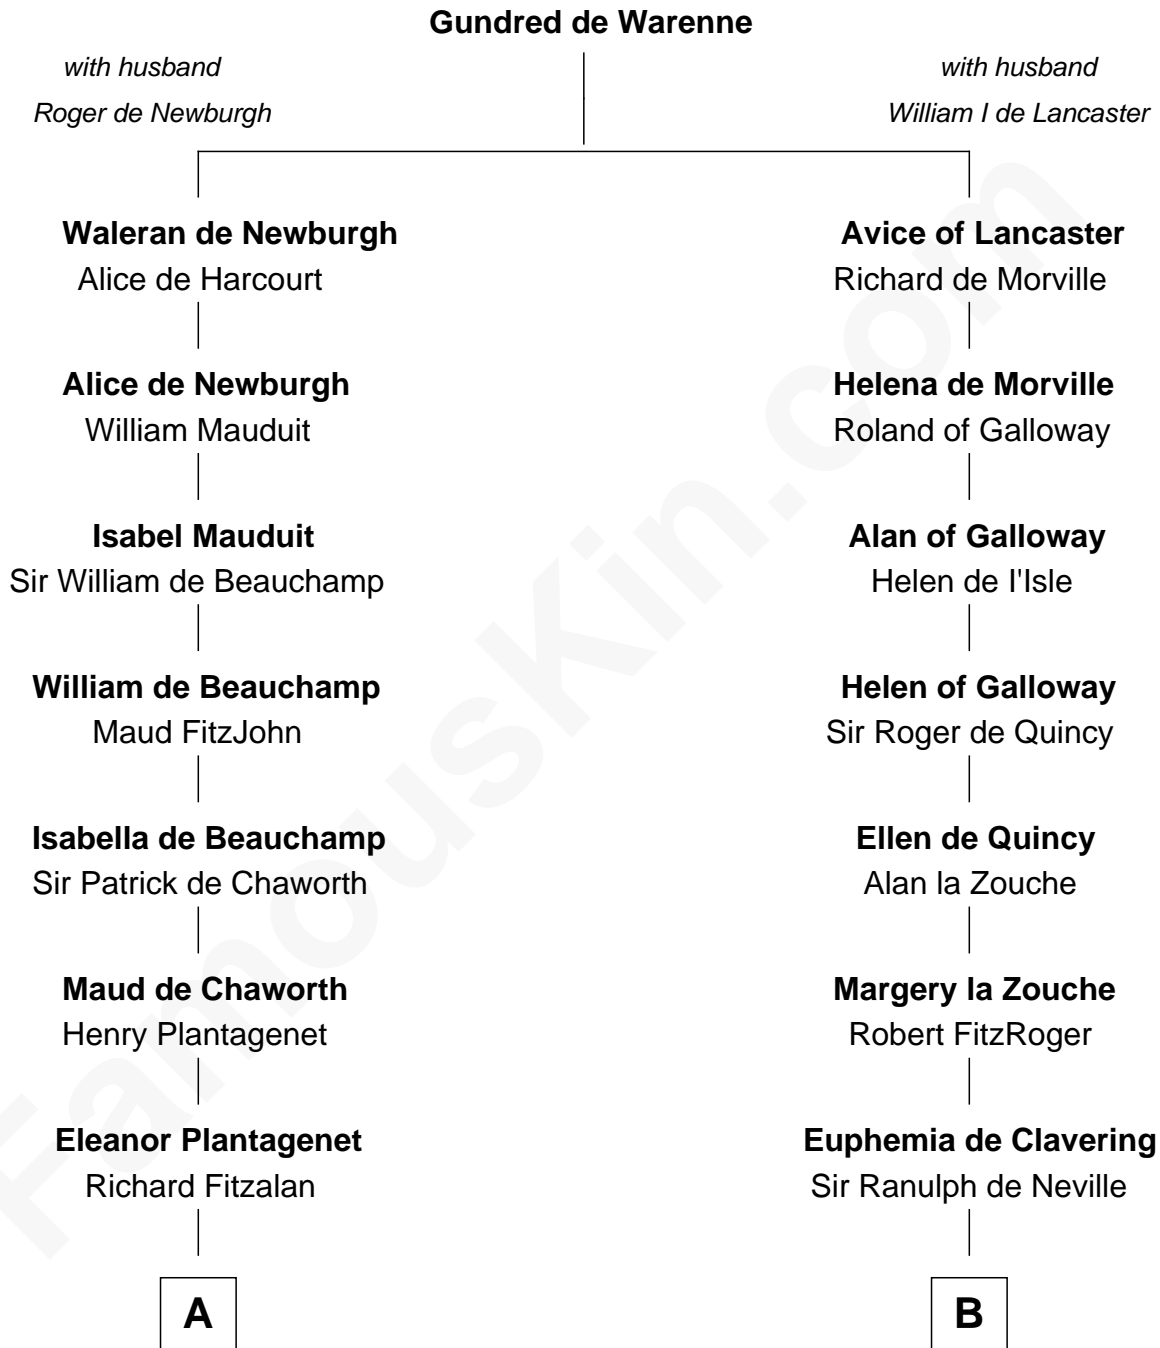

FamousKin.com

Relationship Chart of

Roger Sherman

Signer of the Declaration of Independence

14th cousin 5 times removed of

Catherine Parr

6th Wife of King Henry VIII

C

—
Benjamin Wellington

Elizabeth Sweetman

—
Mehetable Wellington

William Sherman

—
Roger Sherman

Signer of Declaration of Independence

FamousKin.com