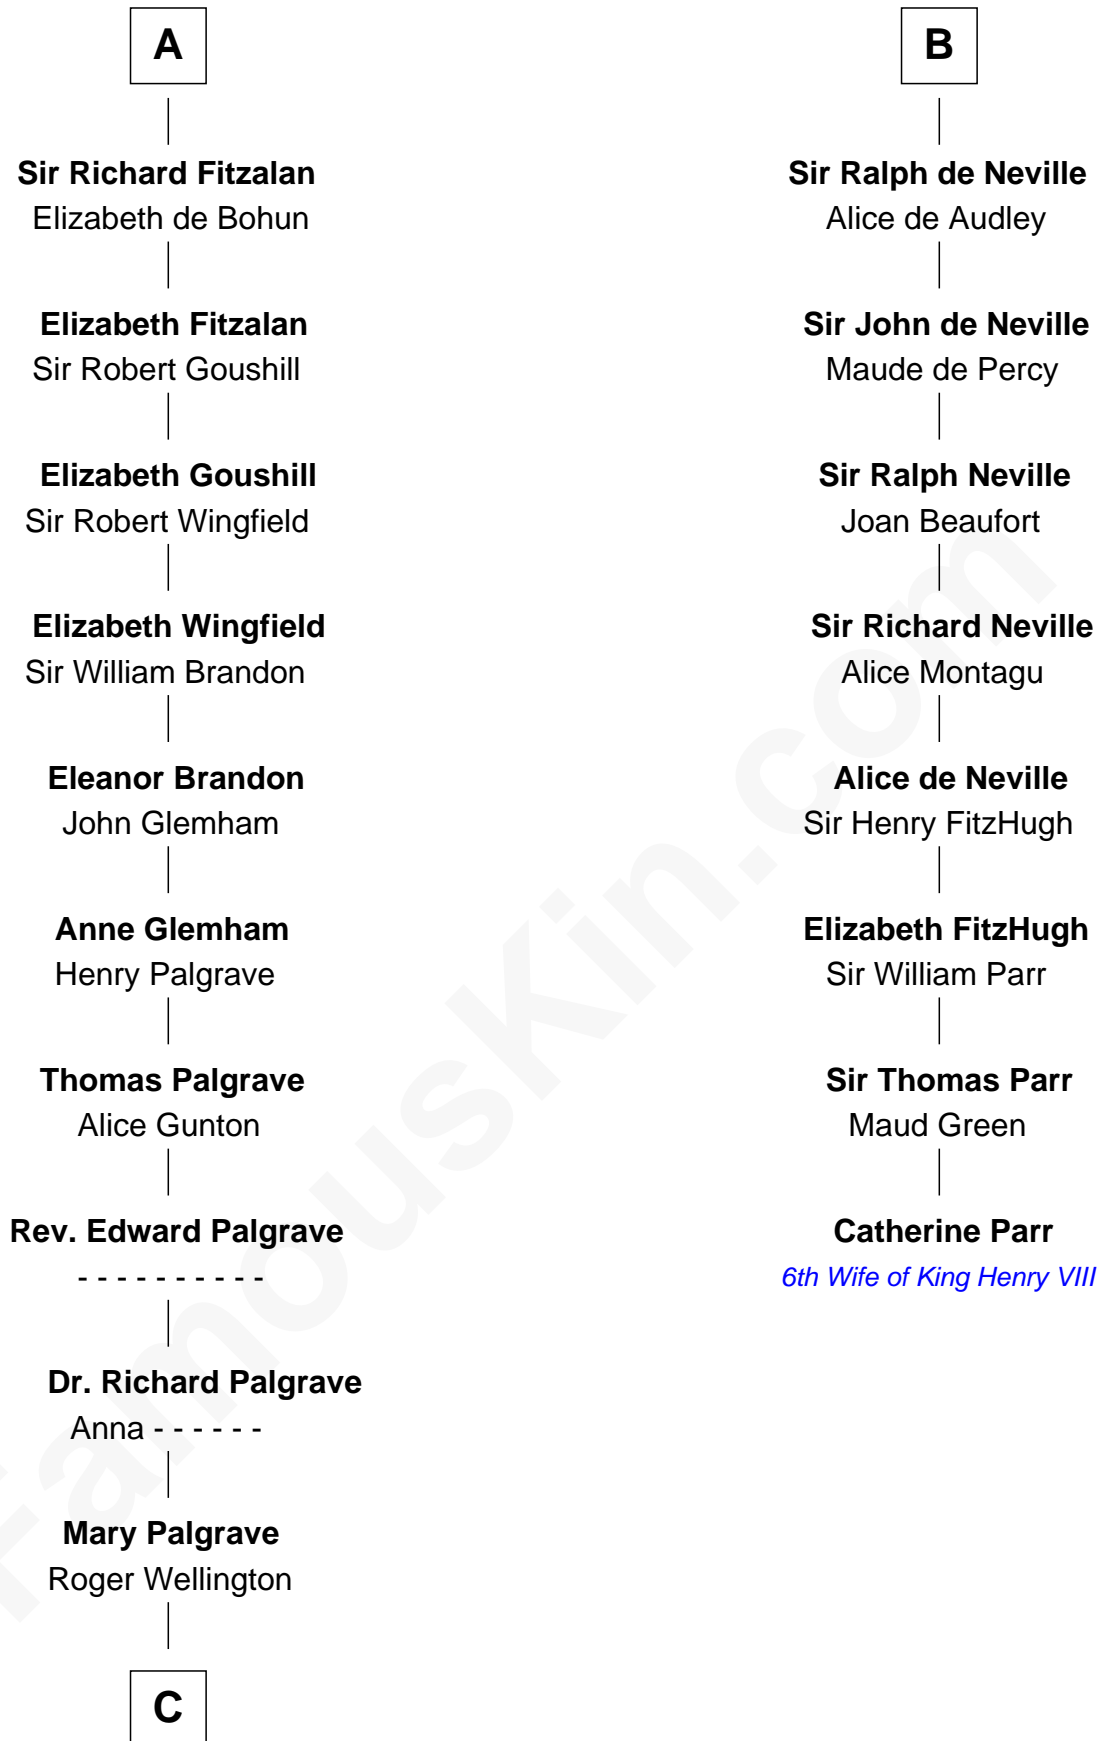

FamousKin.com

Relationship Chart of

Roger Sherman

Signer of the Declaration of Independence

14th cousin 5 times removed of

Catherine Parr

6th Wife of King Henry VIII

C

—
Benjamin Wellington

Elizabeth Sweetman

—
Mehetable Wellington

William Sherman

—
Roger Sherman

Signer of Declaration of Independence

FamousKin.com