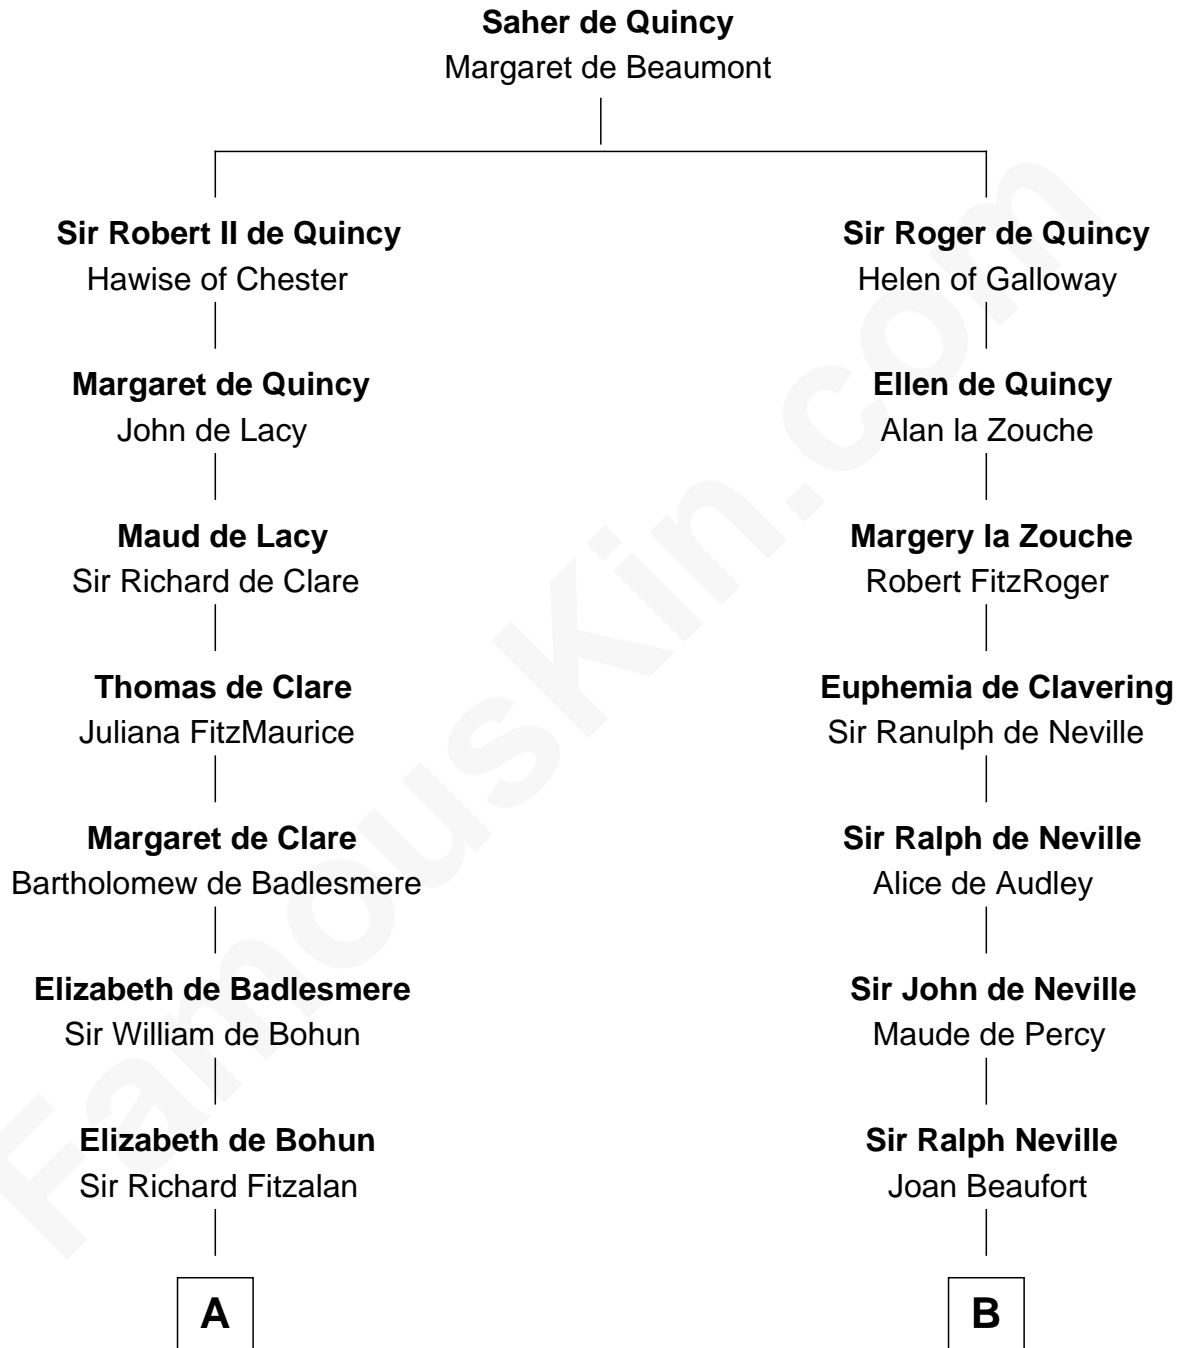

## Relationship Chart of

### Roger Sherman

*Signer of the Declaration of Independence*

11th cousin 7 times removed of

**Catherine Parr**

*6th Wife of King Henry VIII*

**C**

—  
**Mehetable Wellington**

William Sherman

—  
**Roger Sherman**

*Signer of Declaration of Independence*

FamousKin.com