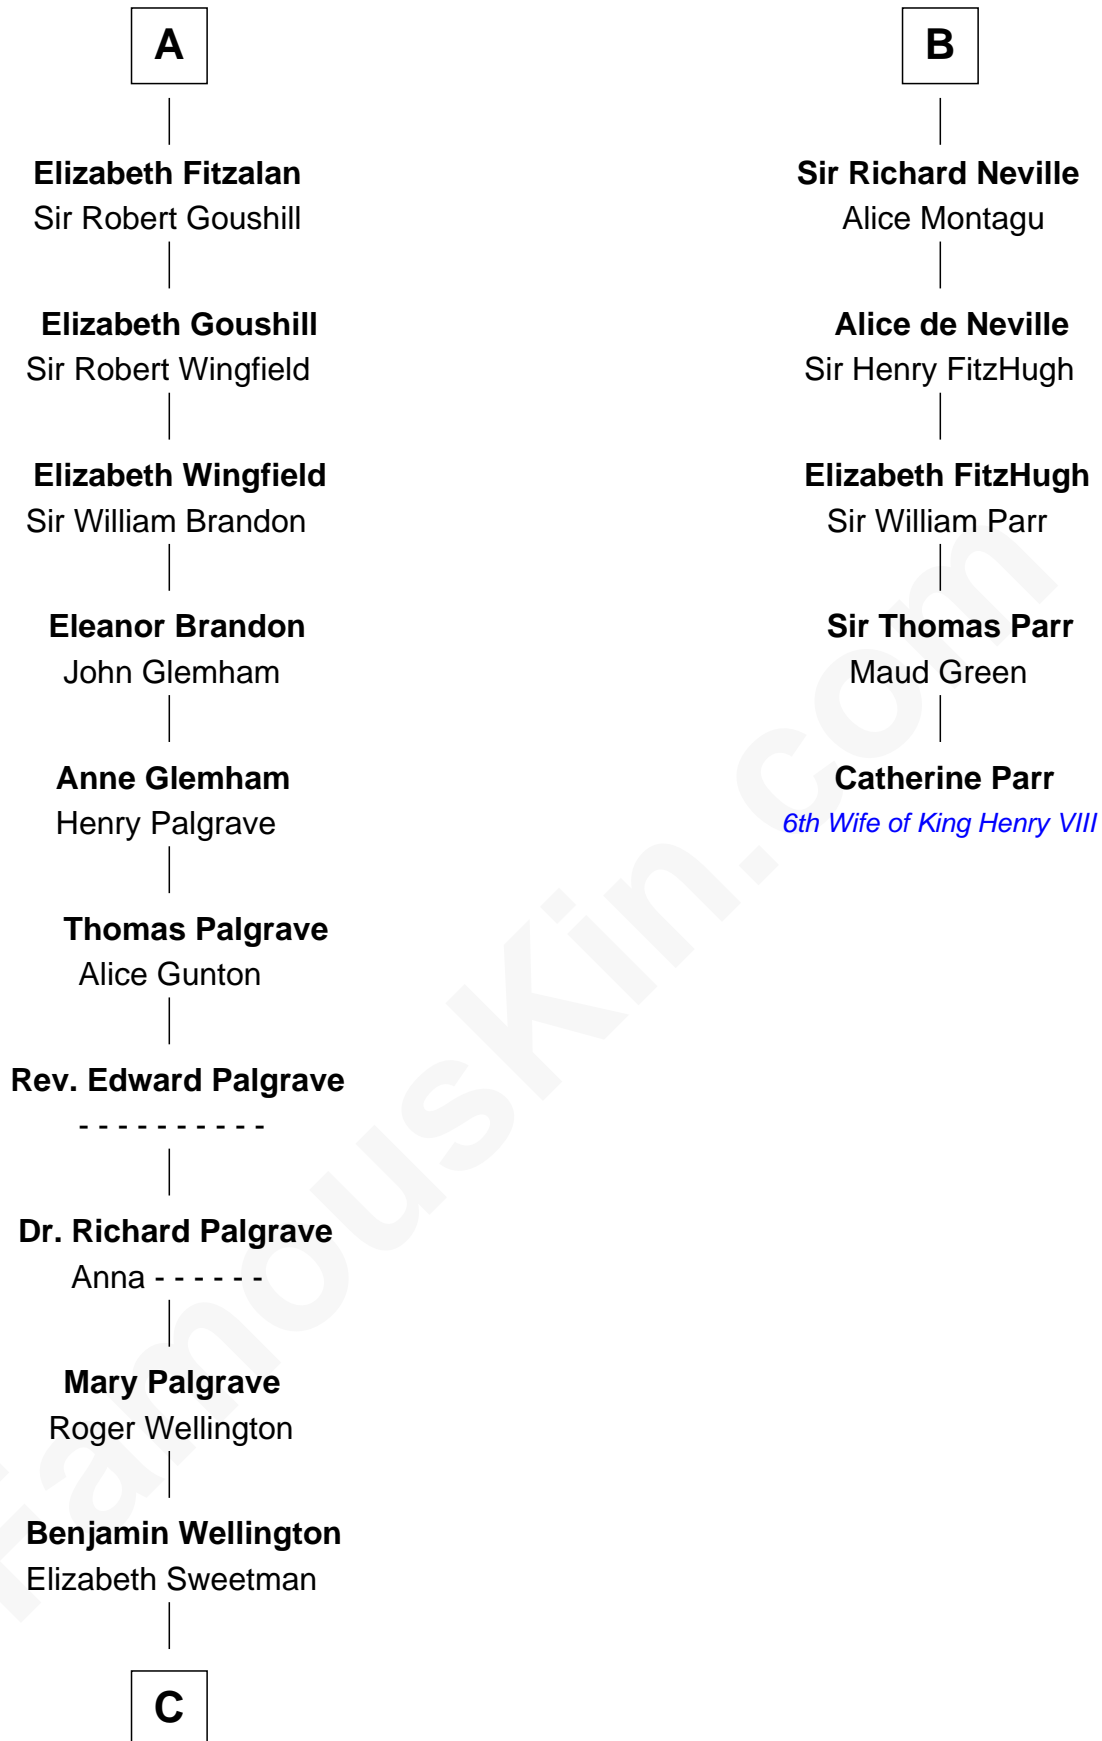

## Relationship Chart of

### Roger Sherman

*Signer of the Declaration of Independence*

11th cousin 7 times removed of

**Catherine Parr**

*6th Wife of King Henry VIII*

**C**

—  
**Mehetable Wellington**

William Sherman

—  
**Roger Sherman**

*Signer of Declaration of Independence*

FamousKin.com