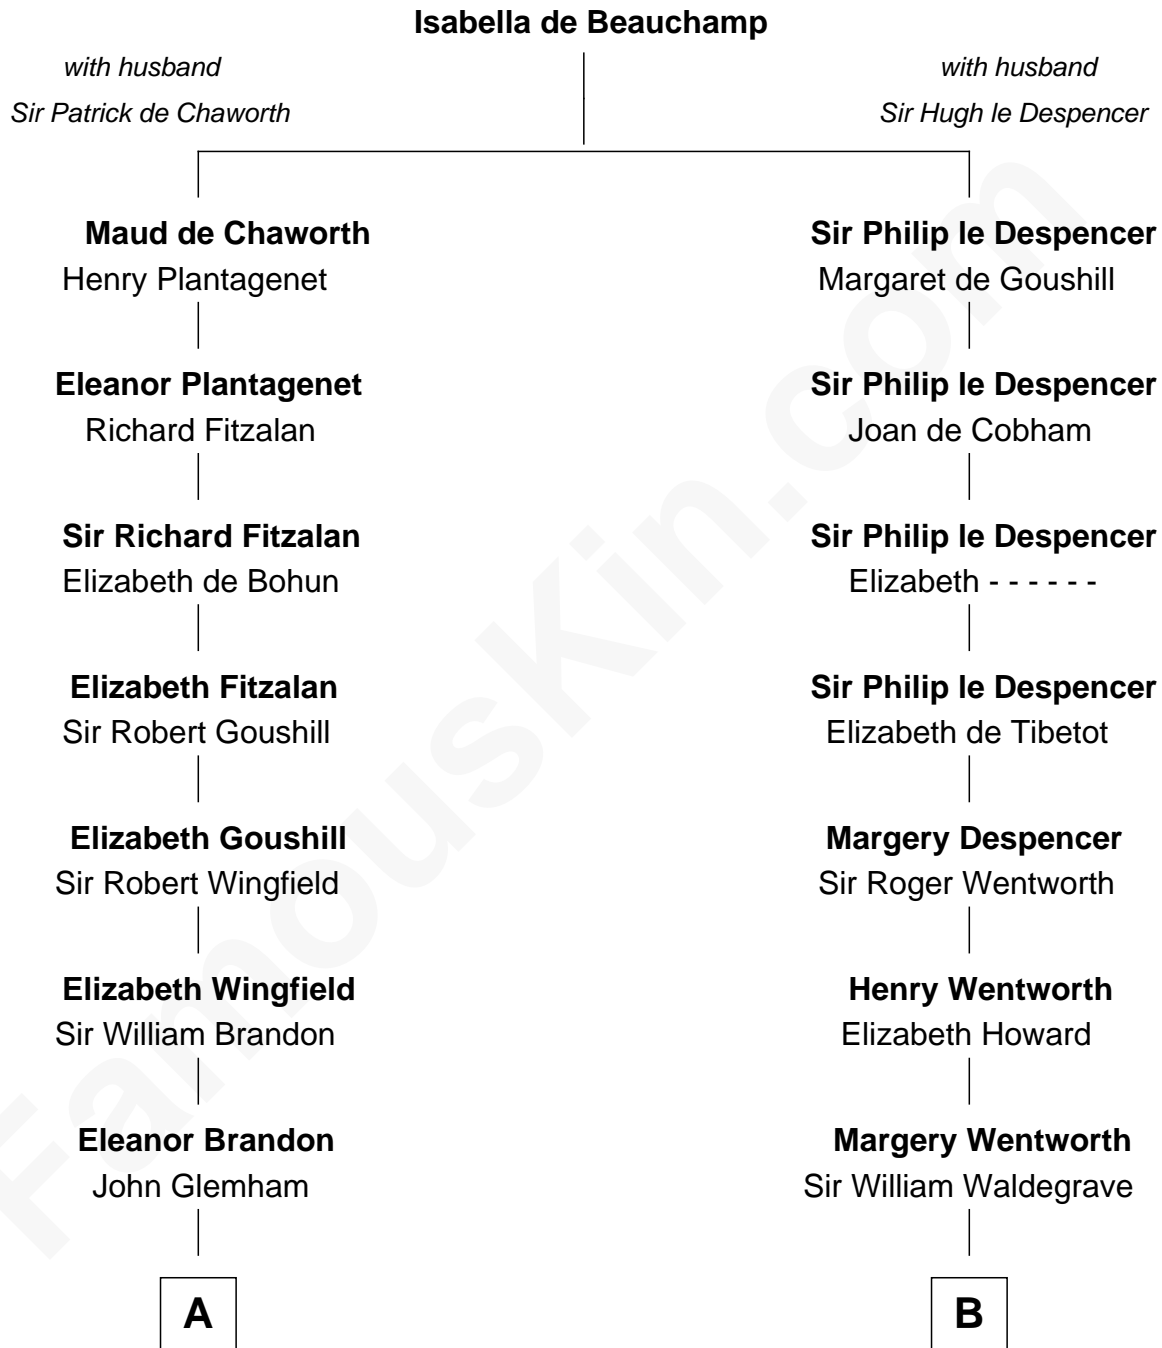

# FamousKin.com Relationship Chart of

**Roger Sherman**

*Signer of the Declaration of Independence*

14th cousin 7 times removed of

**Jake Gyllenhaal**

*Movie Actor*

**C**

**Anders Leonard Gyllenhaal**

Selma Amanda Nelson

**Leonard Ephraim Gyllenhaal**

Philo Pendleton

**Hugh Anders Gyllenhaal**

Virginia Lowrie Childs

**Stephen Roark Gyllenhaal**

Naomi Achs

**Jake Gyllenhaal**