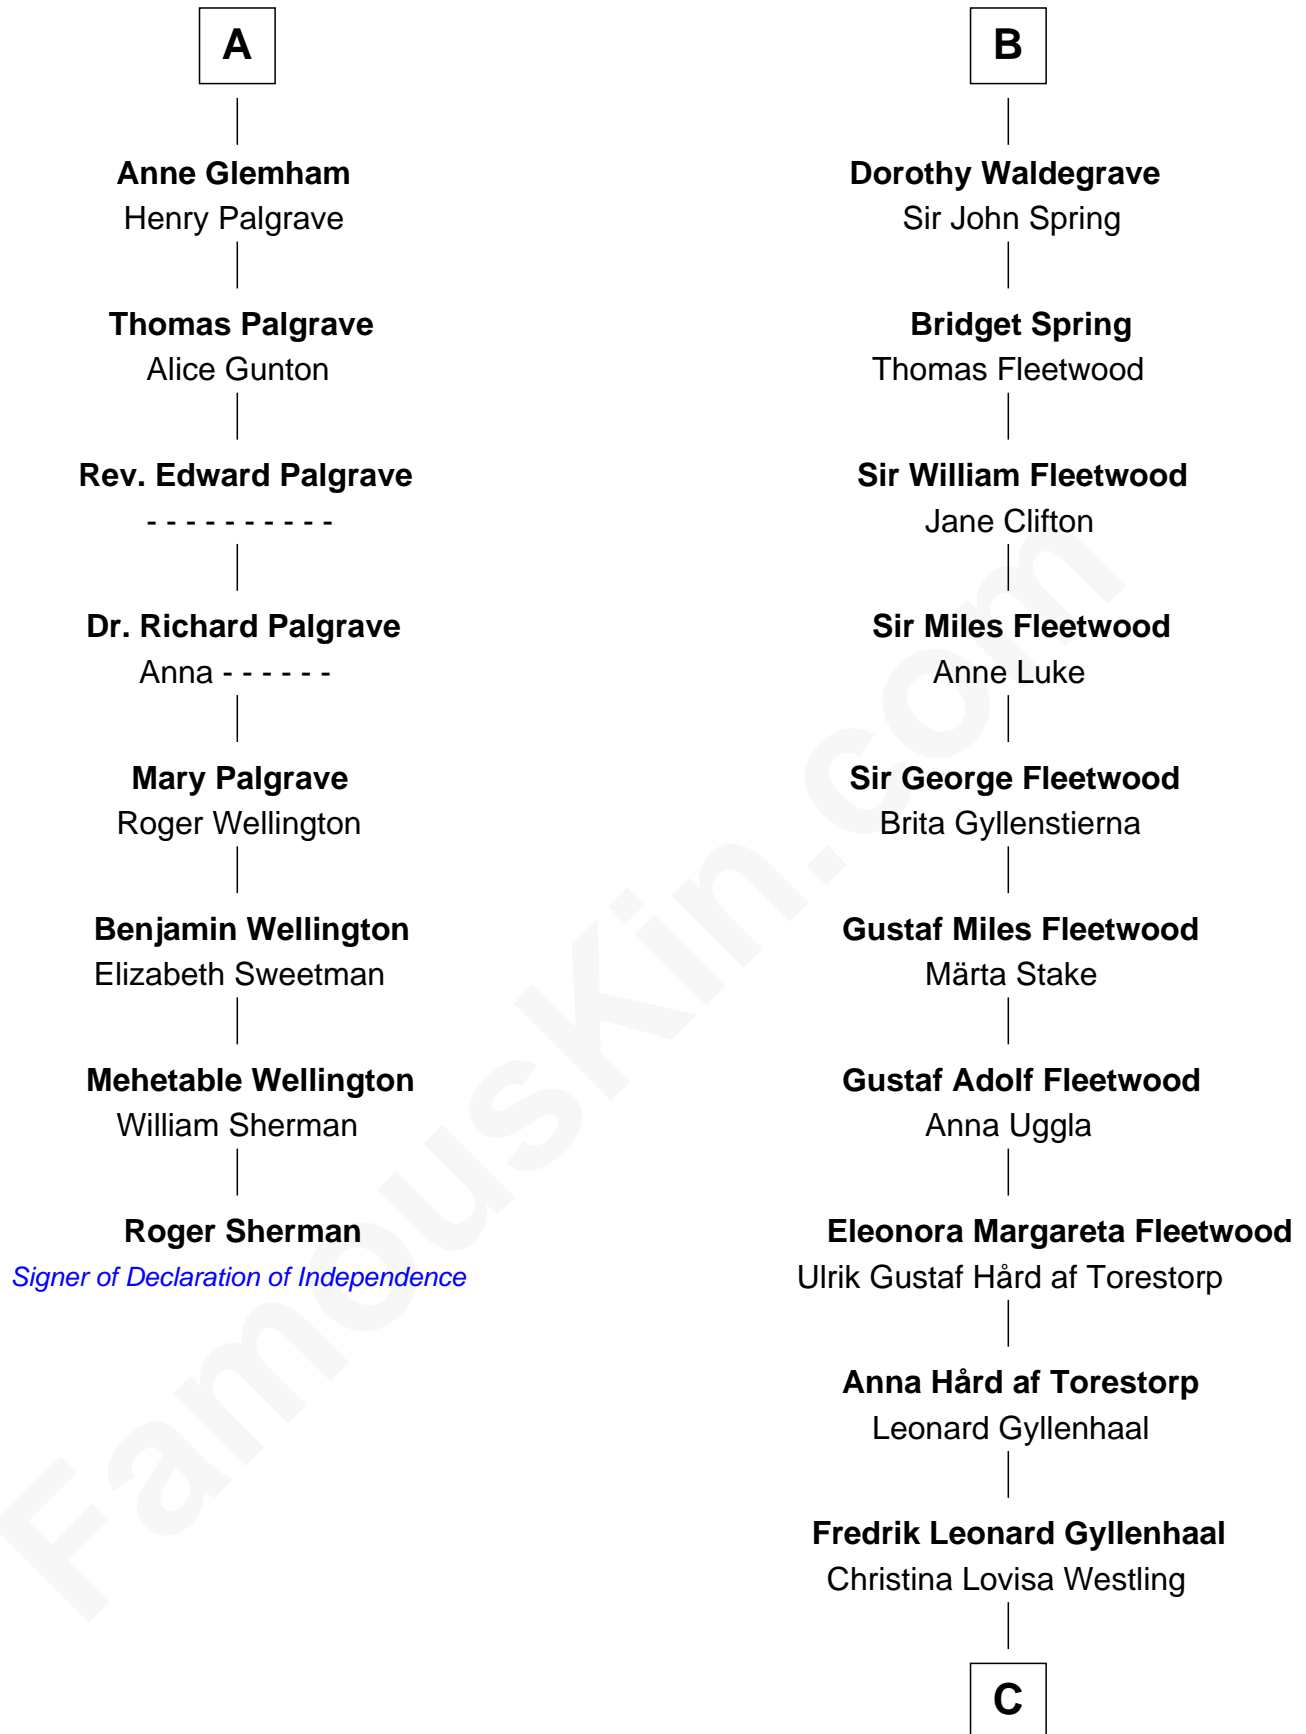

# FamousKin.com Relationship Chart of

**Roger Sherman**

*Signer of the Declaration of Independence*

14th cousin 7 times removed of

**Jake Gyllenhaal**

*Movie Actor*

**C**

**Anders Leonard Gyllenhaal**

Selma Amanda Nelson

**Leonard Ephraim Gyllenhaal**

Philo Pendleton

**Hugh Anders Gyllenhaal**

Virginia Lowrie Childs

**Stephen Roark Gyllenhaal**

Naomi Achs

**Jake Gyllenhaal**

*Movie Actor*