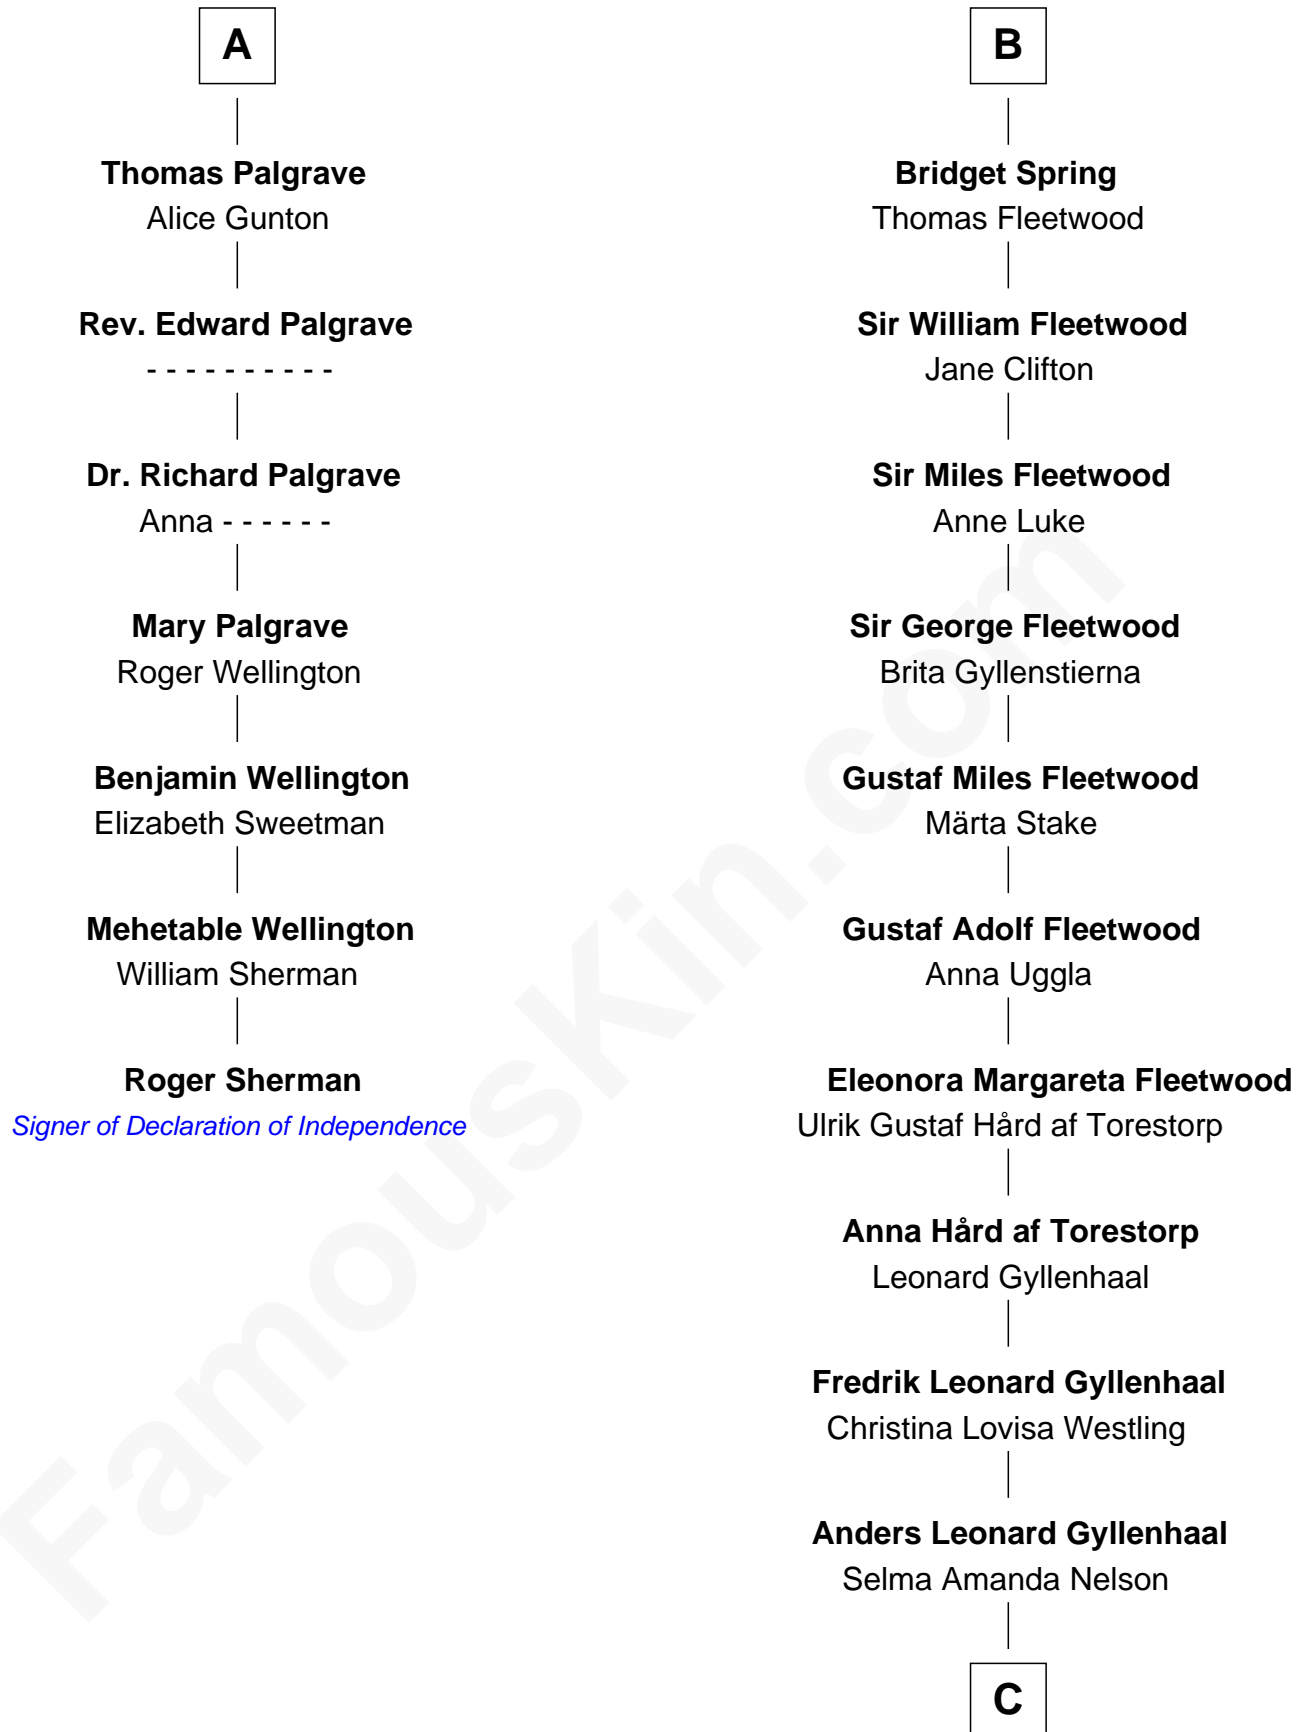

FamousKin.com

Relationship Chart of

Roger Sherman

Signer of the Declaration of Independence

13th cousin 7 times removed of

Jake Gyllenhaal
Movie Actor

Bartholomew de Badlesmere

Margaret de Clare

Elizabeth de Badlesmere

Sir William de Bohun

Elizabeth de Bohun

Sir Richard Fitzalan

Elizabeth Fitzalan

Sir Robert Goushill

Elizabeth Goushill

Sir Robert Wingfield

Sir John de Tivetot

Sir Robert de Tivetot

Margaret Deincourt

Elizabeth de Tivetot

Sir Philip le Despencer

Margery Despencer

Sir Roger Wentworth

Henry Wentworth

Elizabeth Howard

Margery Wentworth

Sir William Waldegrave

Dorothy Waldegrave

Sir John Spring

B

C

Leonard Ephraim Gyllenhaal