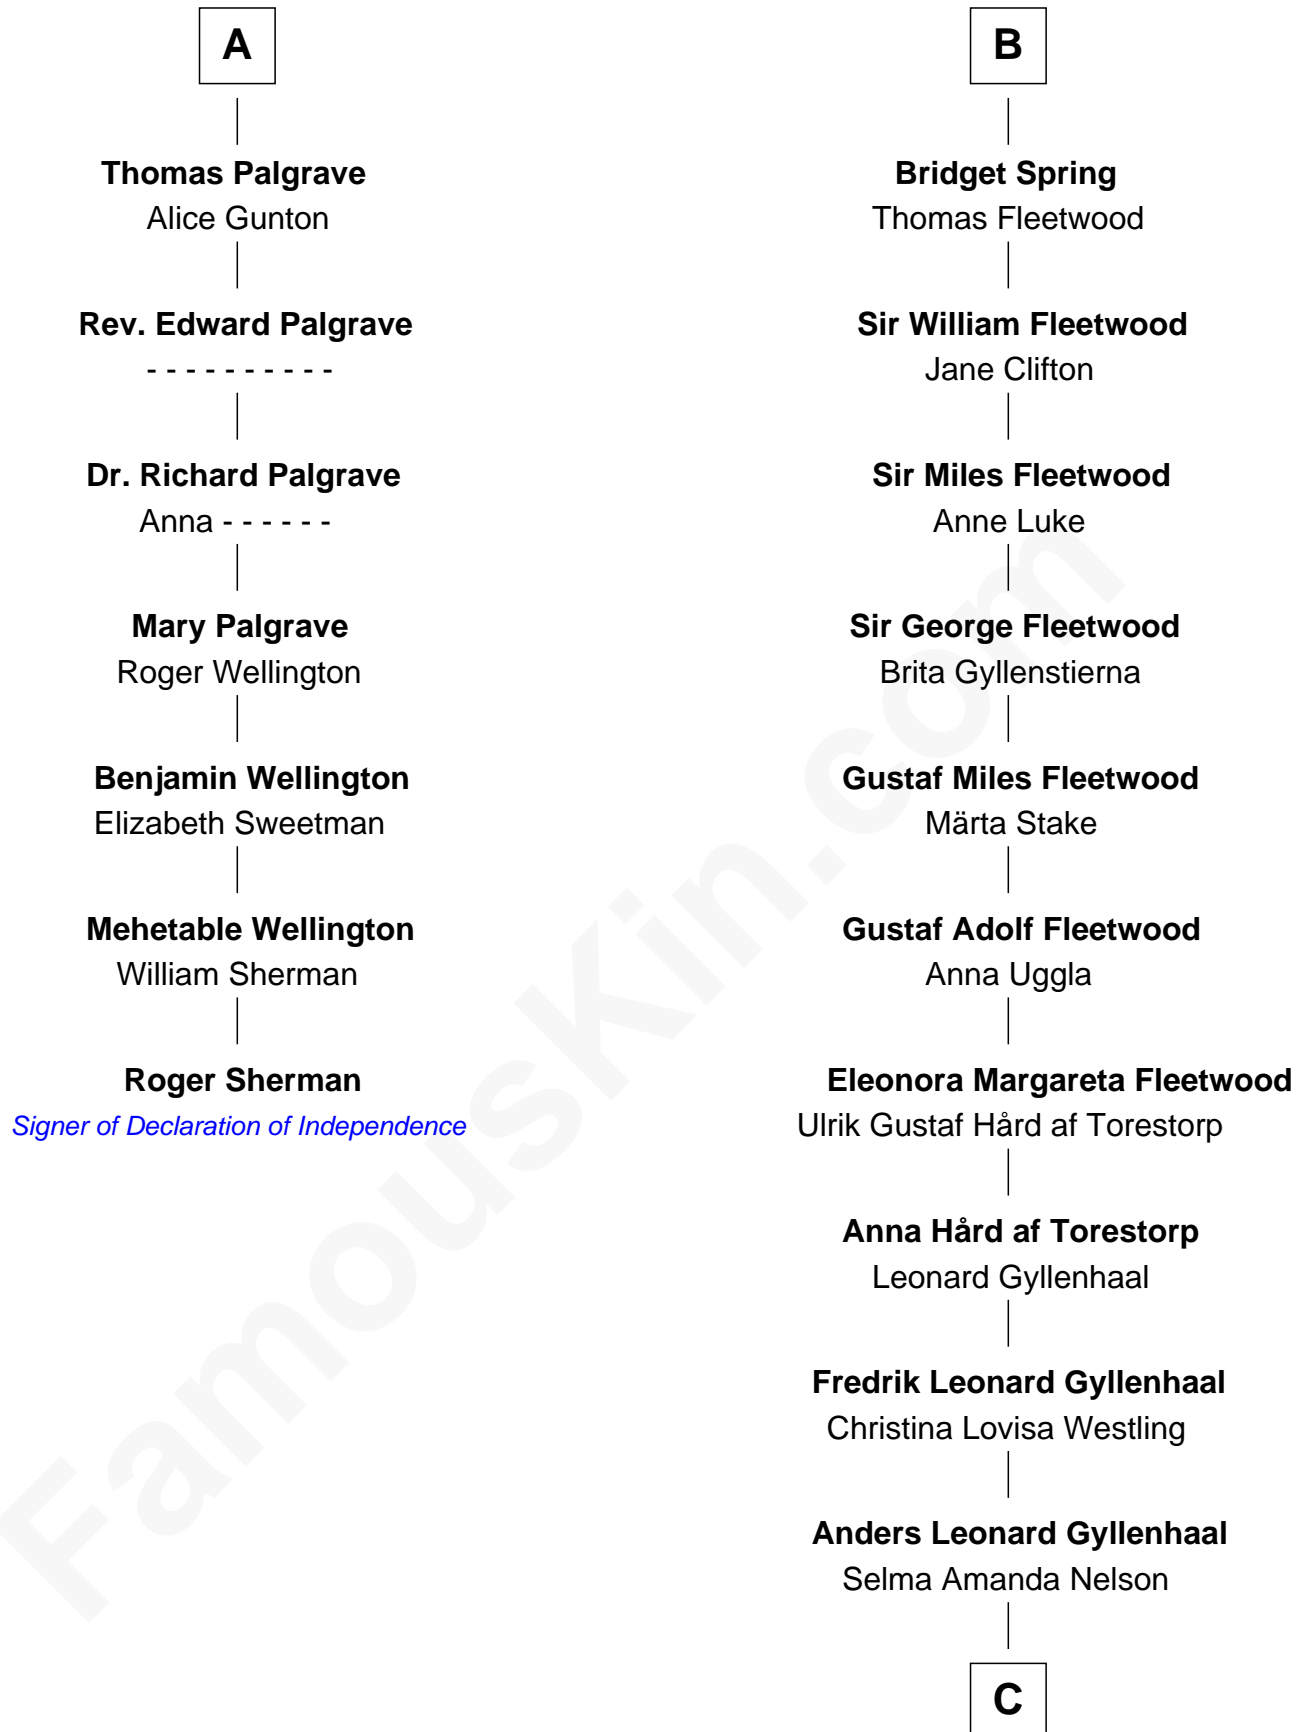

FamousKin.com

Relationship Chart of

Roger Sherman

Signer of the Declaration of Independence

13th cousin 7 times removed of

Maggie Gyllenhaal
Movie Actress

Bartholomew de Badlesmere

Margaret de Clare

Elizabeth de Badlesmere

Sir William de Bohun

Elizabeth de Bohun

Sir Richard Fitzalan

Elizabeth Fitzalan

Sir Robert Goushill

Elizabeth Goushill

Sir Robert Wingfield

Sir John de Tibetot

Sir Robert de Tibetot

Margaret Deincourt

Elizabeth de Tibetot

Sir Philip le Despencer

Margery Despencer

Sir Roger Wentworth

Henry Wentworth

Elizabeth Howard

Margery Wentworth

Sir William Waldegrave

Dorothy Waldegrave

Sir John Spring

B

C

Leonard Ephraim Gyllenhaal