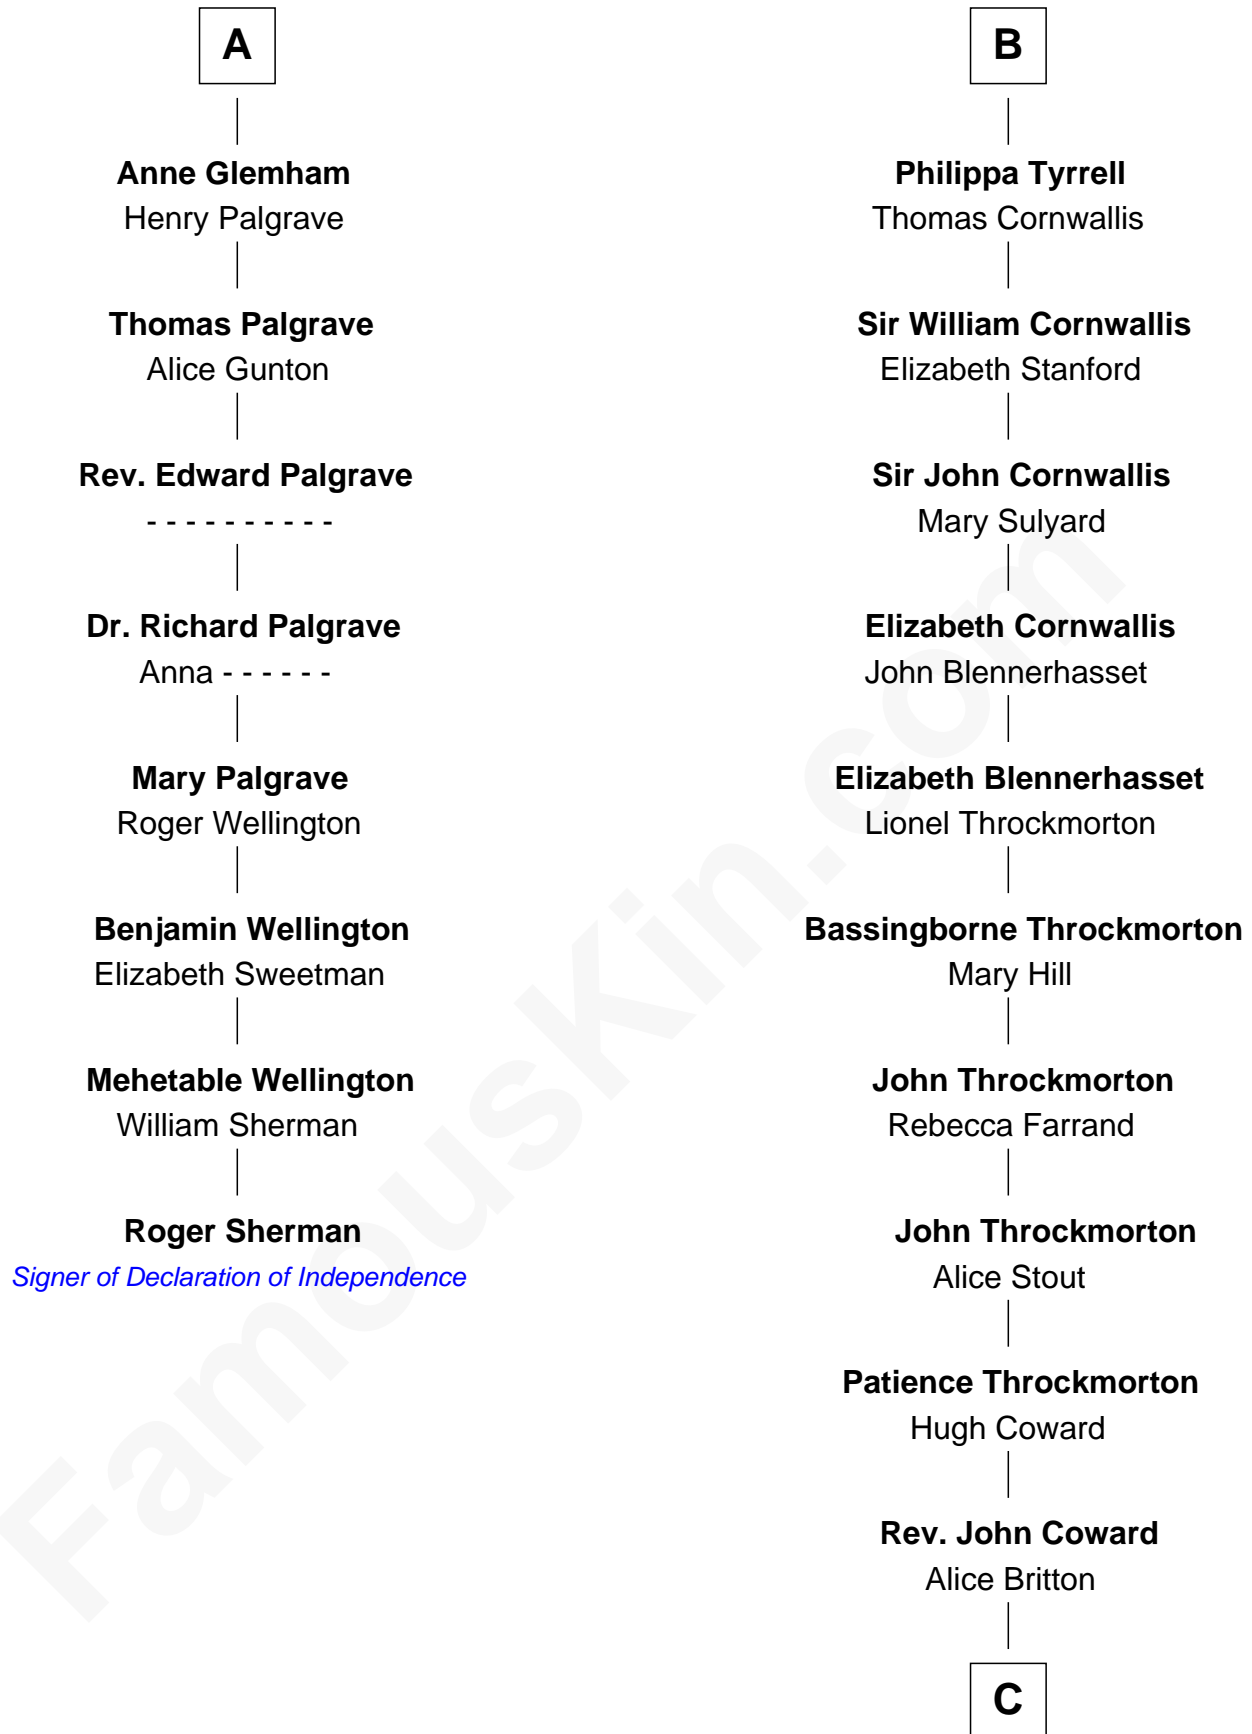

## Relationship Chart of

### Roger Sherman

*Signer of the Declaration of Independence*

14th cousin 6 times removed of

### General James Longstreet

*Confederate Army - U.S. Civil War*

C

**Deliverance Coward**

James FitzRandolph

**Hannah FitzRandolph**

William Longstreet

**James Longstreet**