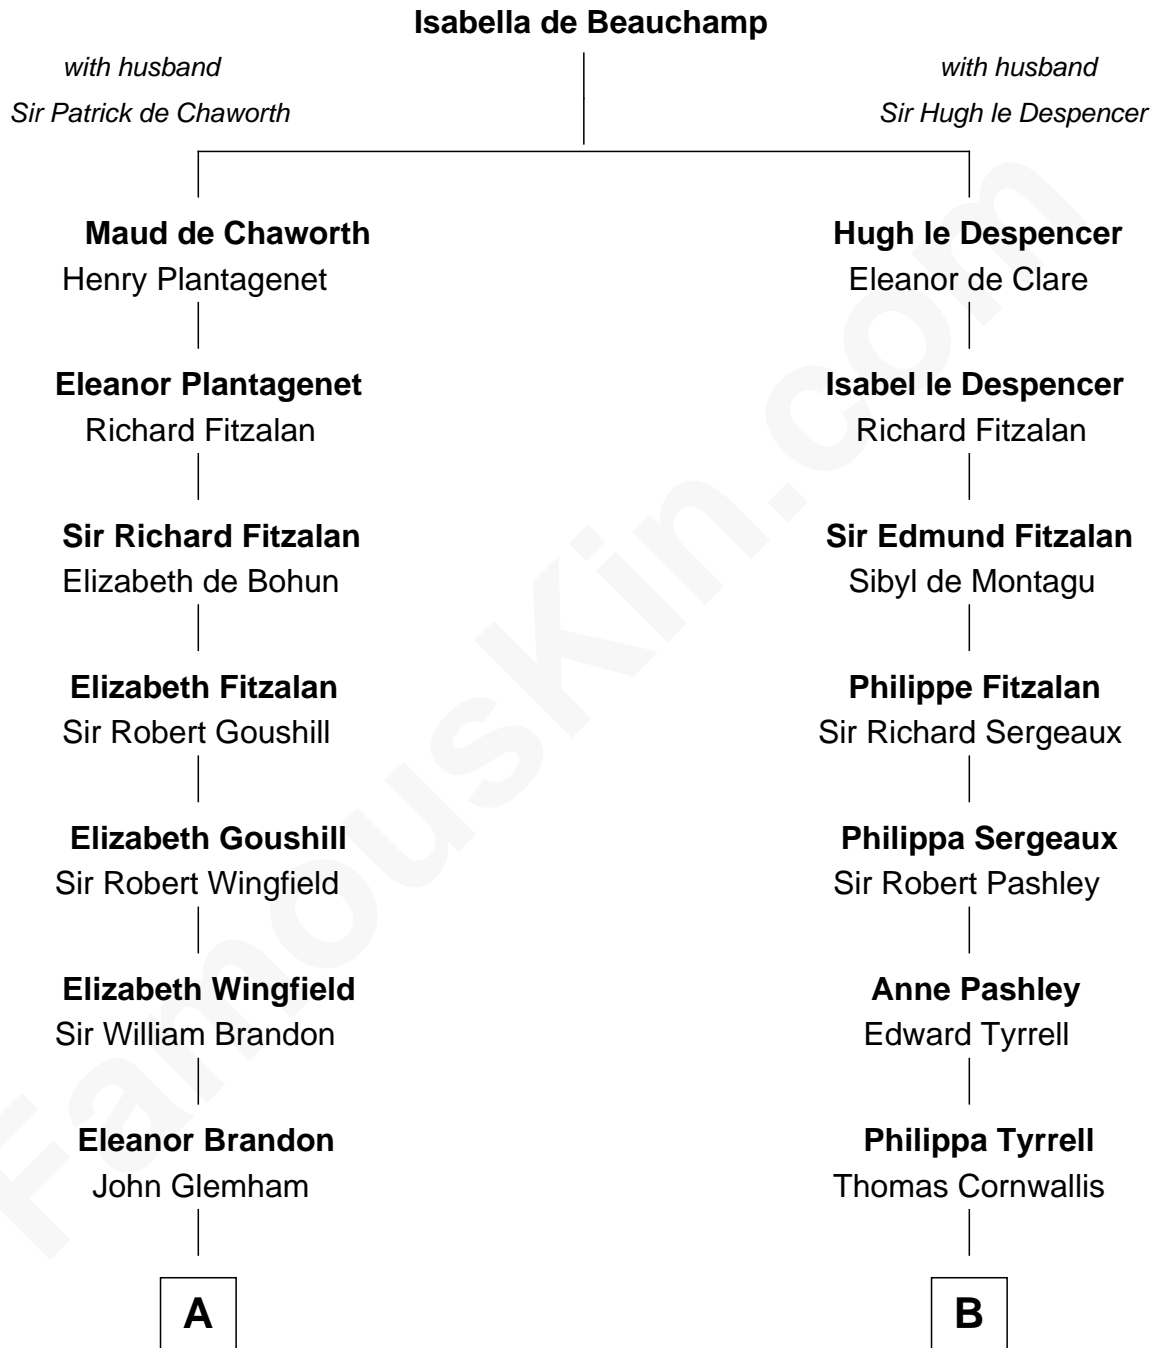

FamousKin.com

Relationship Chart of

Roger Sherman

Signer of the Declaration of Independence

14th cousin 5 times removed of

General James Longstreet

Confederate Army - U.S. Civil War

C

Hannah FitzRandolph

William Longstreet

James Longstreet

Mary Anna Dent

General James Longstreet

Confederate Army - U.S. Civil War

FamousKin.com