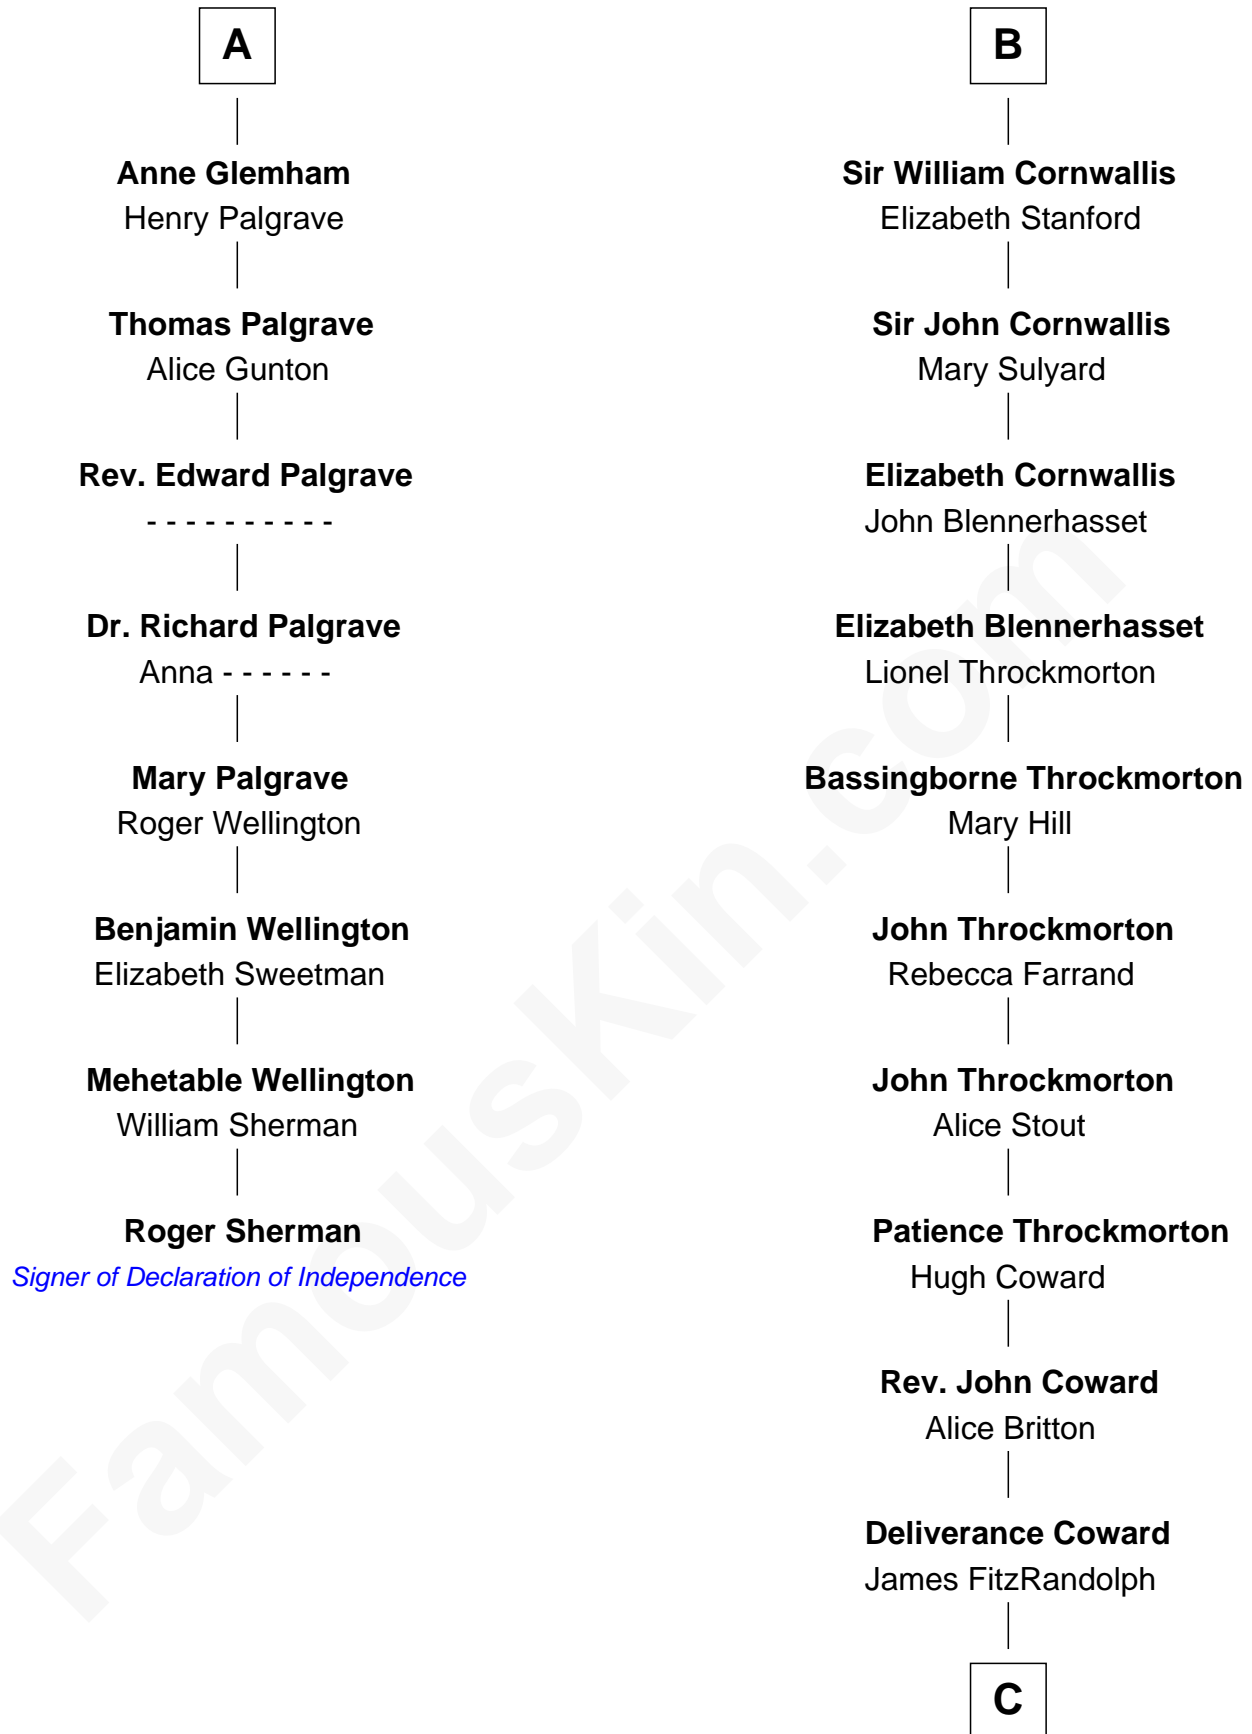

FamousKin.com

Relationship Chart of

Roger Sherman

Signer of the Declaration of Independence

14th cousin 5 times removed of

General James Longstreet

Confederate Army - U.S. Civil War

C

Hannah FitzRandolph

William Longstreet

James Longstreet

Mary Anna Dent

General James Longstreet

Confederate Army - U.S. Civil War

FamousKin.com