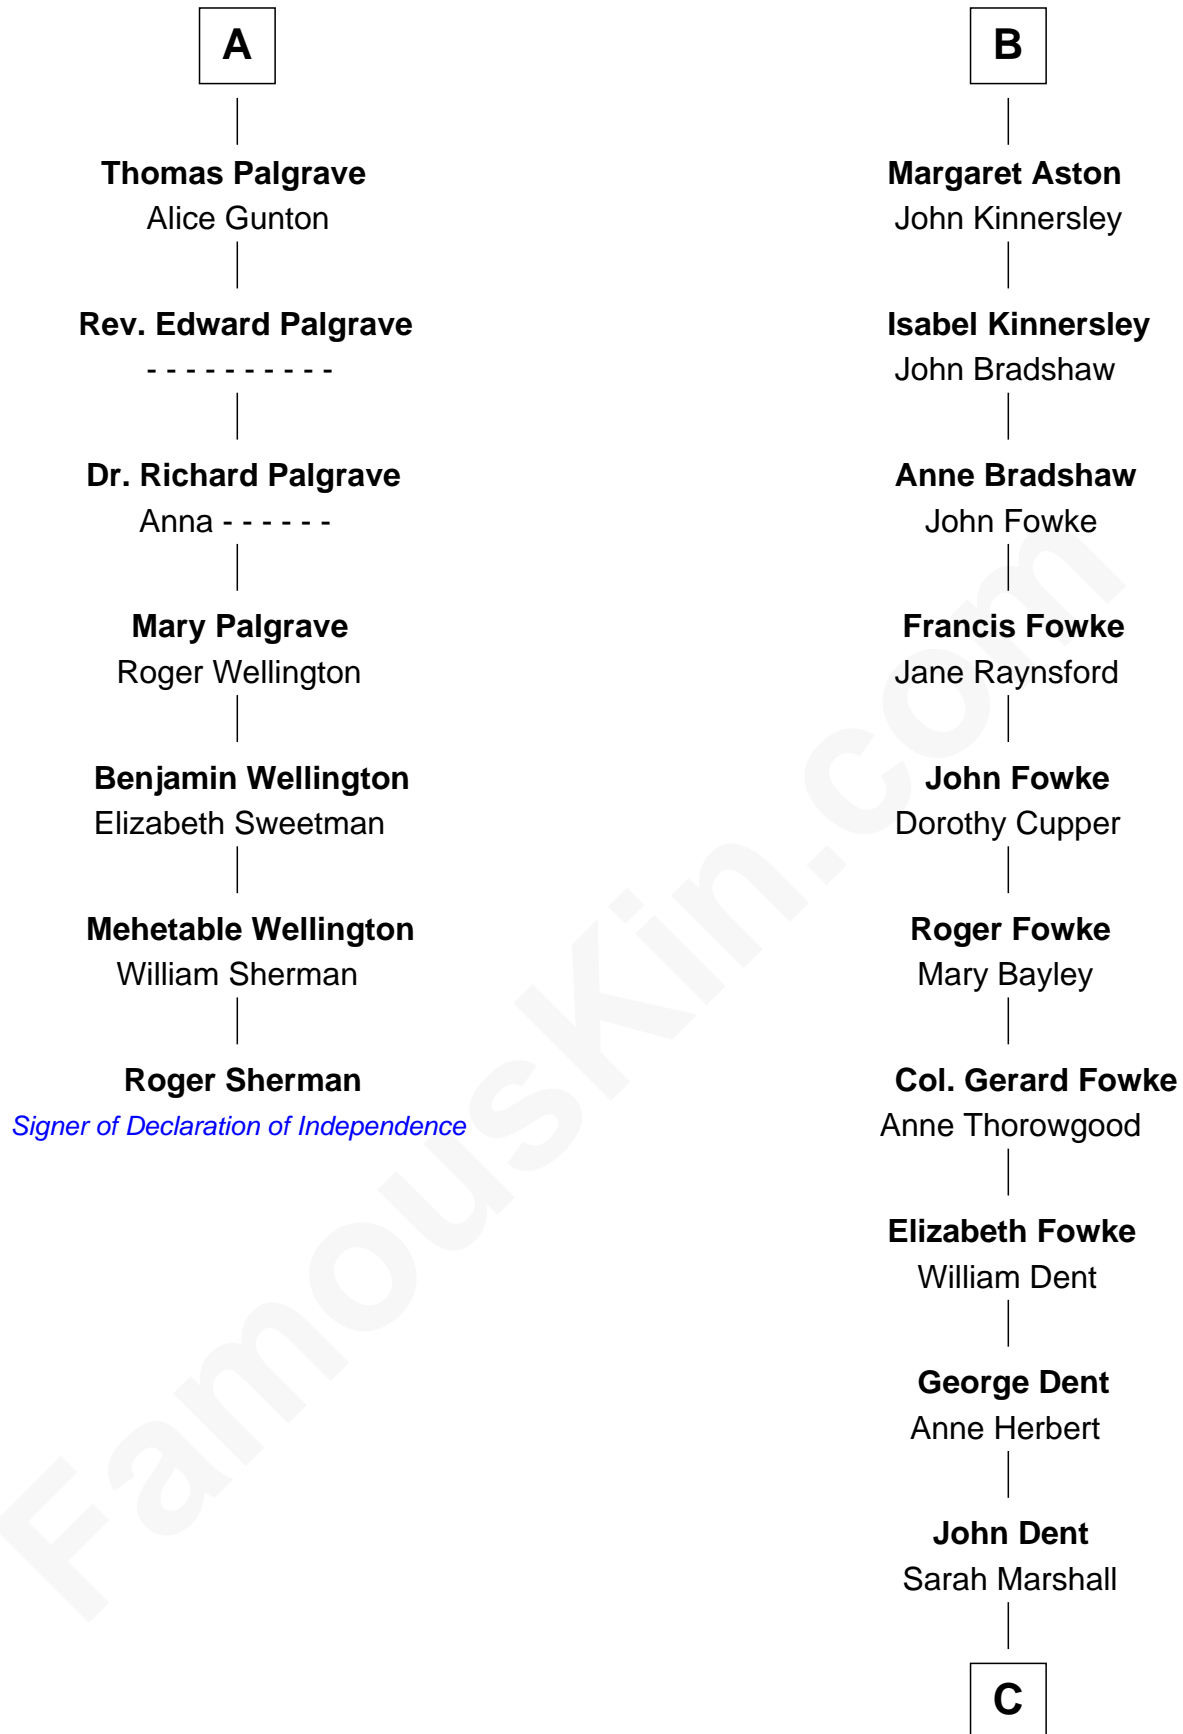

FamousKin.com

Relationship Chart of

Roger Sherman

Signer of the Declaration of Independence

13th cousin 6 times removed of

General James Longstreet

Confederate Army - U.S. Civil War

Bartholomew de Badlesmere

Margery de Badlesmere

Sir William de Ros

Maud de Roos

John de Welles

Margery de Welles

Stephen le Scrope

Maude le Scrope

Sir Baldwin Freville

Joyce Freville

Sir Roger Aston

Sir Robert Aston

Isabel Brereton

John Aston

Elizabeth Delves

B

C