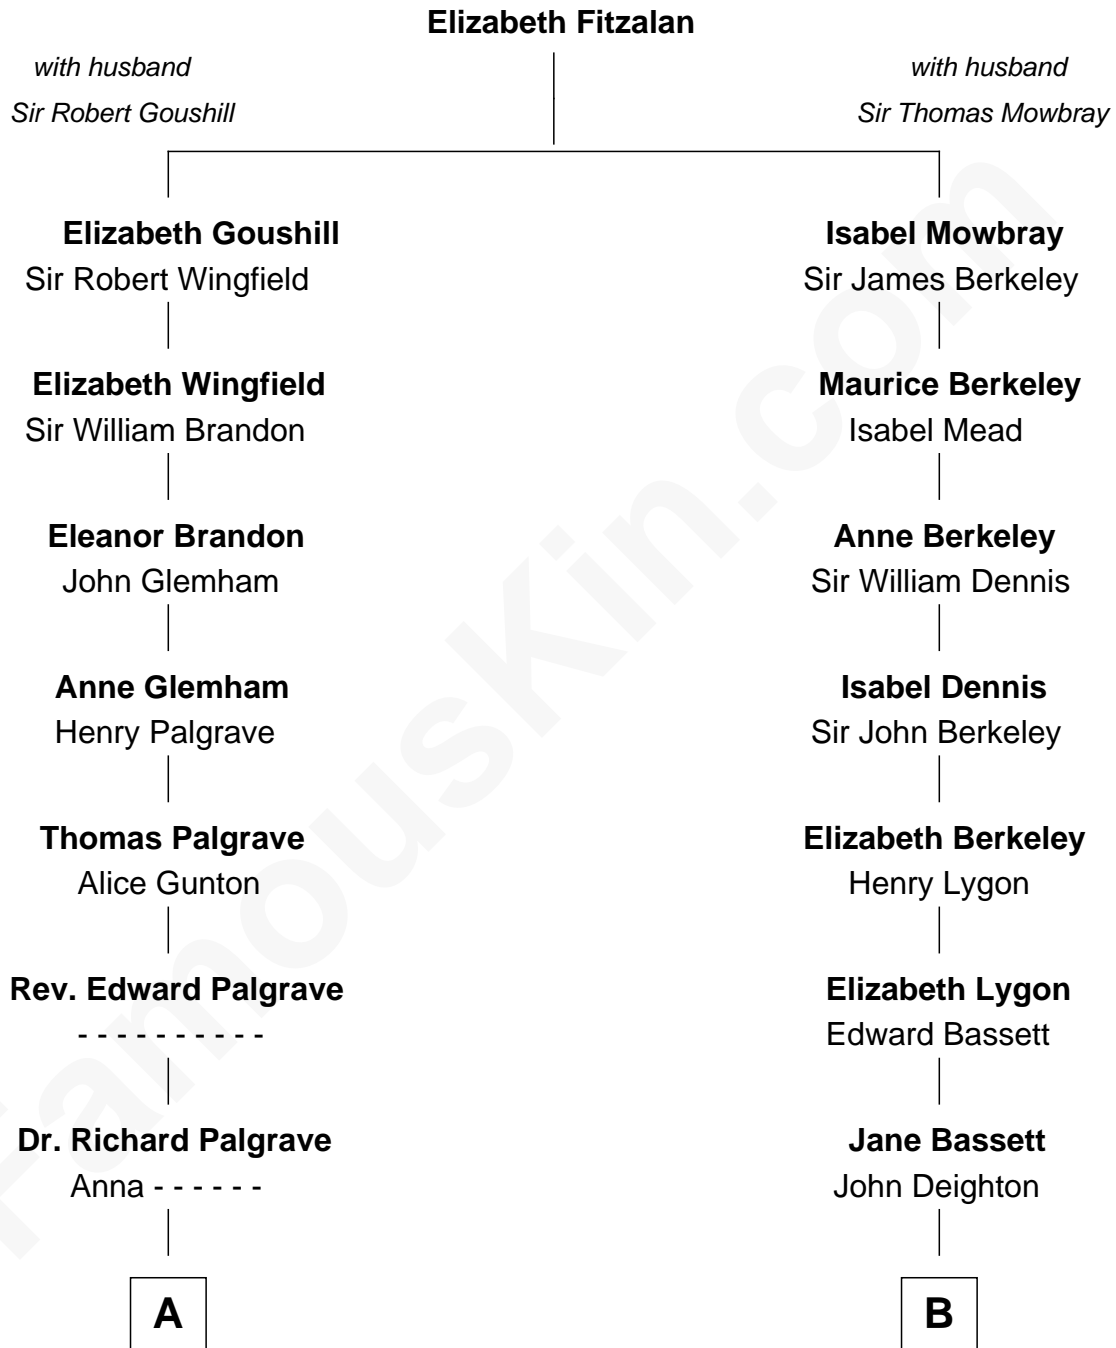

FamousKin.com

Relationship Chart of

Roger Sherman

Signer of the Declaration of Independence

10th cousin 5 times removed of

Jack London

Author of "The Call of the Wild"

A

Mary Palgrave
Roger Wellington

Benjamin Wellington
Elizabeth Sweetman

Mehetable Wellington
William Sherman

Roger Sherman
Signer of Declaration of Independence

B

Jane Deighton
John Lugg

Esther Lugg
James Bell