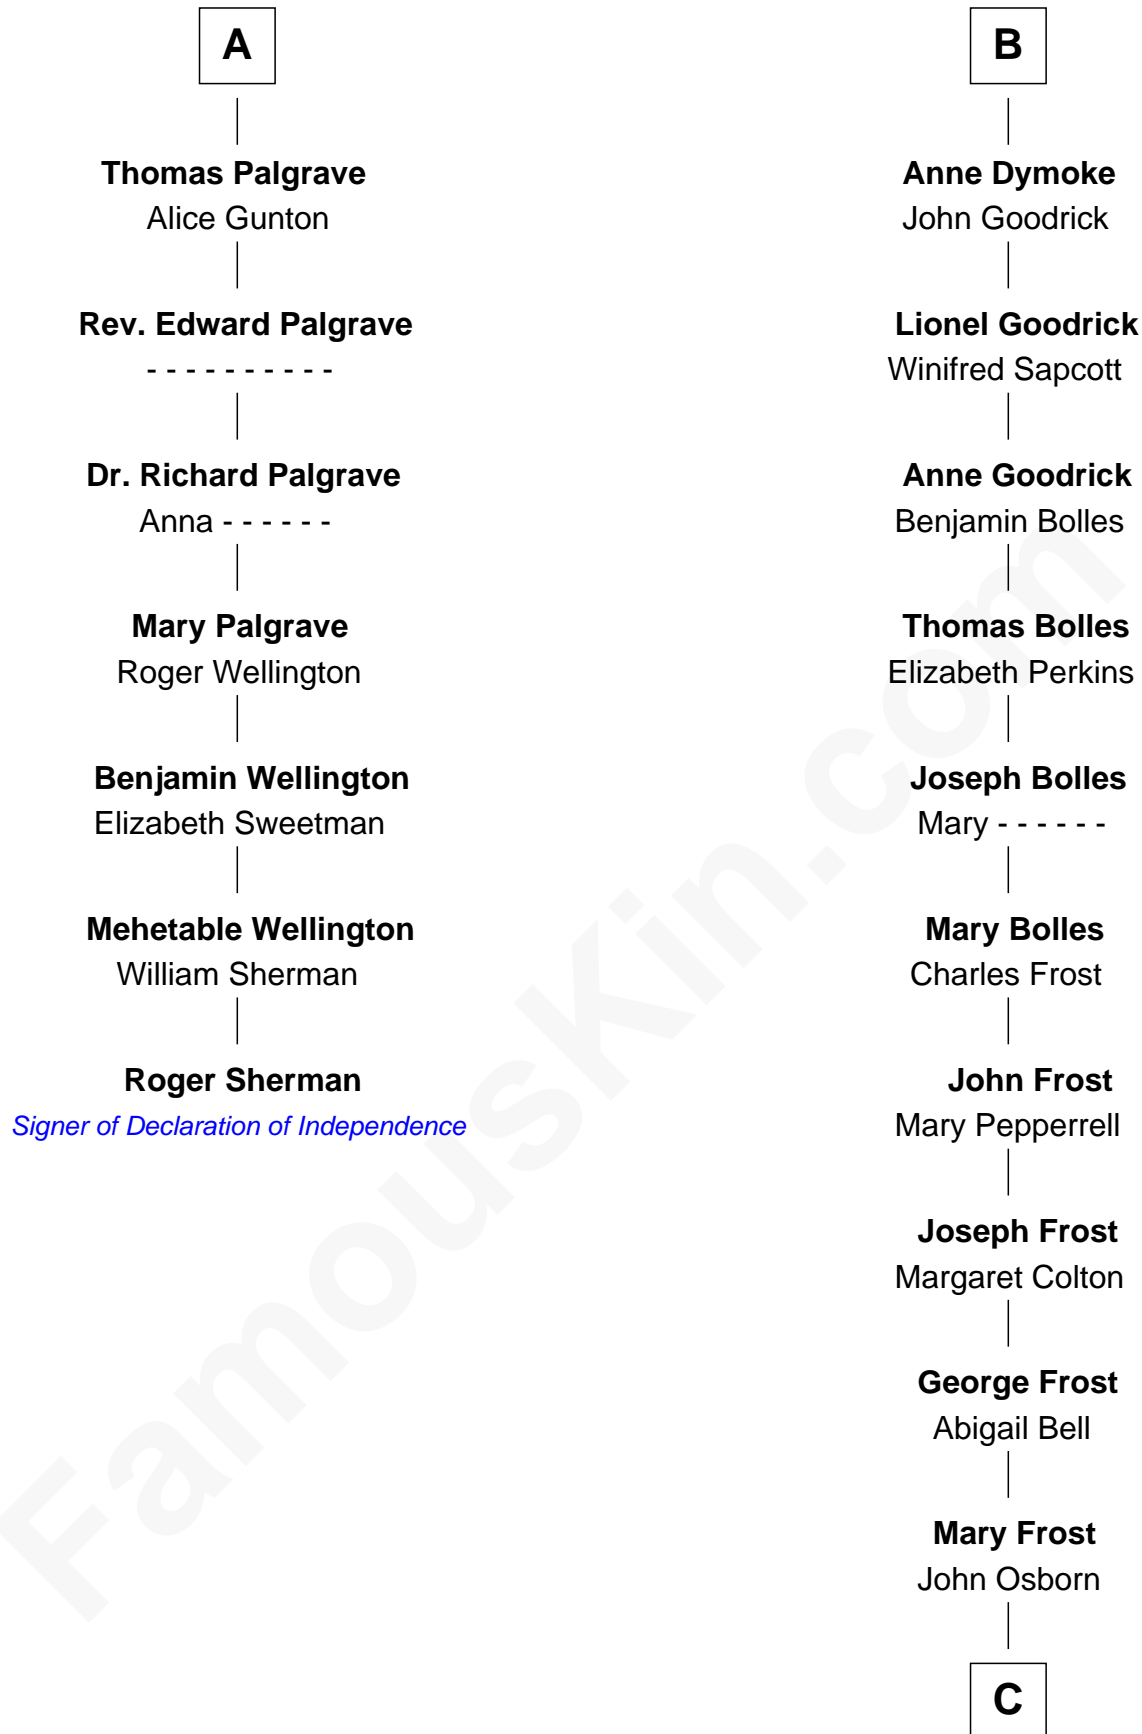

FamousKin.com

Relationship Chart of

Roger Sherman

Signer of the Declaration of Independence

13th cousin 8 times removed of

Lucille Ball

TV Actress - "I Love Lucy"

Bartholomew de Badlesmere

Margery de Badlesmere

Sir William de Ros

Maud de Roos

John de Welles

John de Welles

Eleanor de Mowbray

Eudo de Welles

Maud de Greystoke

Sir Lionel de Welles

Joan de Waterton

Margaret de Welles

Sir Thomas Dymoke

Sir Lionel Dymoke

Joanna Griffith

B

C

Sally Bennet Osborn

Newman Durrell

George Osborn Durrell

Anne Jane Jewell

Nellie Rebecca Durrell

Jasper Clinton Ball

Henry Durrell Ball

Desiree Evelyn Hunt