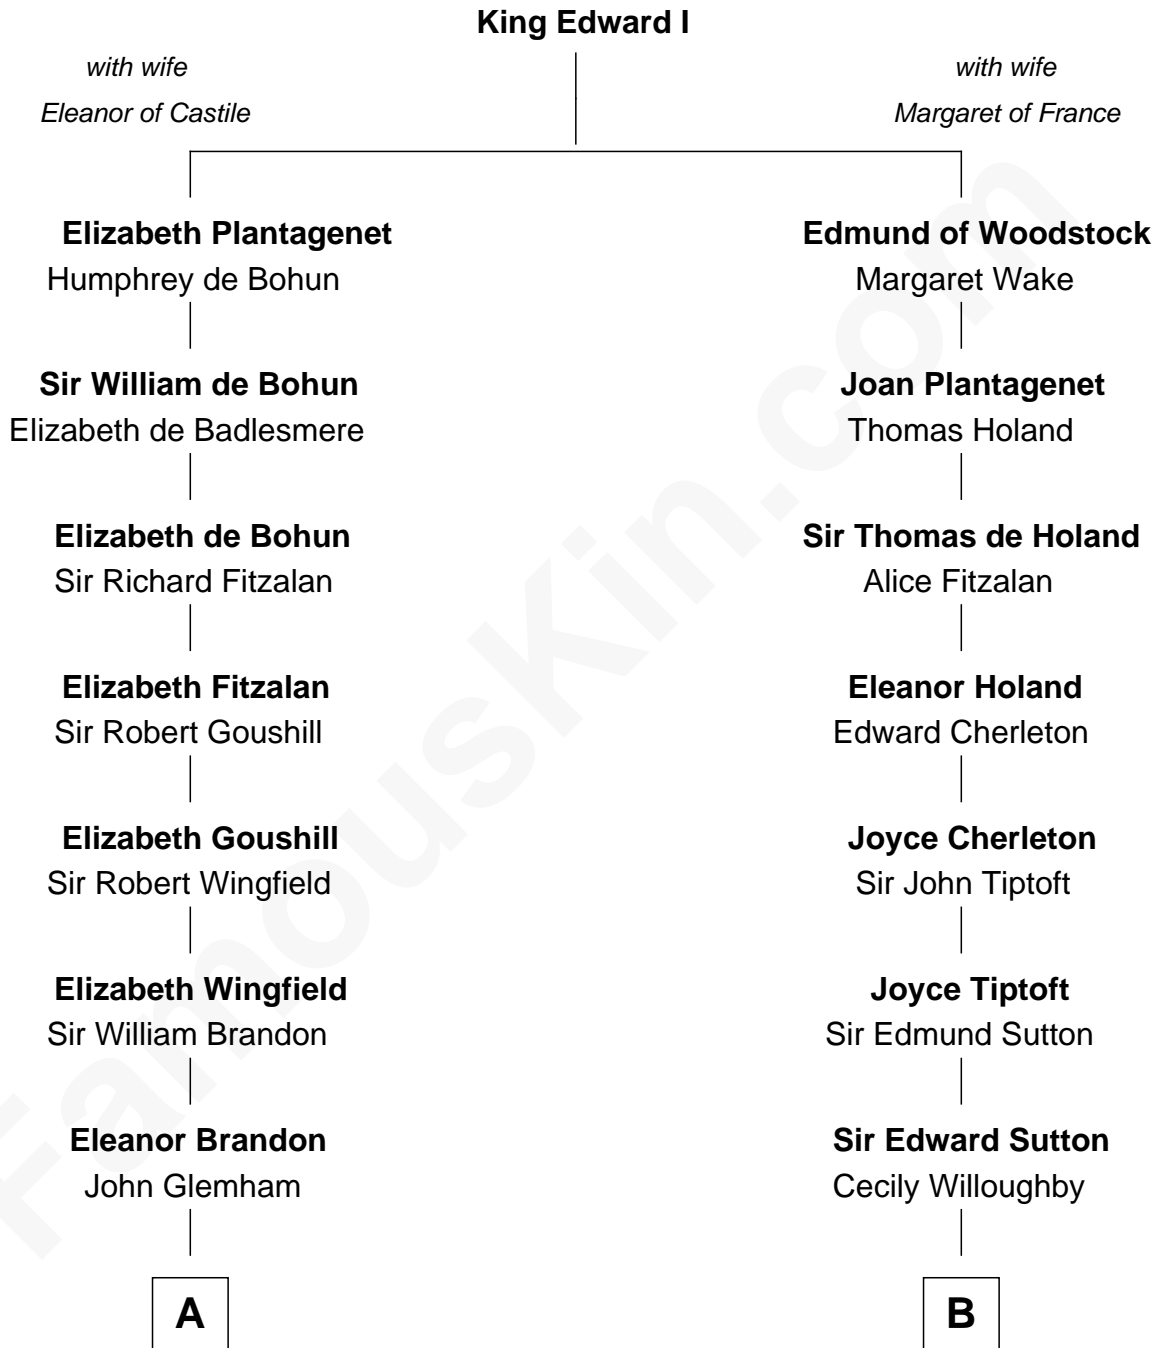

## Relationship Chart of

### Roger Sherman

*Signer of the Declaration of Independence*

14th cousin 6 times removed of

### James Sherman

*27th U.S. Vice-President*

**C**

—  
**Mary Augusta Barron**

Stalham Williams

—  
**Frances Lucretia Williams**

Richard Winslow Sherman

—  
**Mary Frances Sherman**