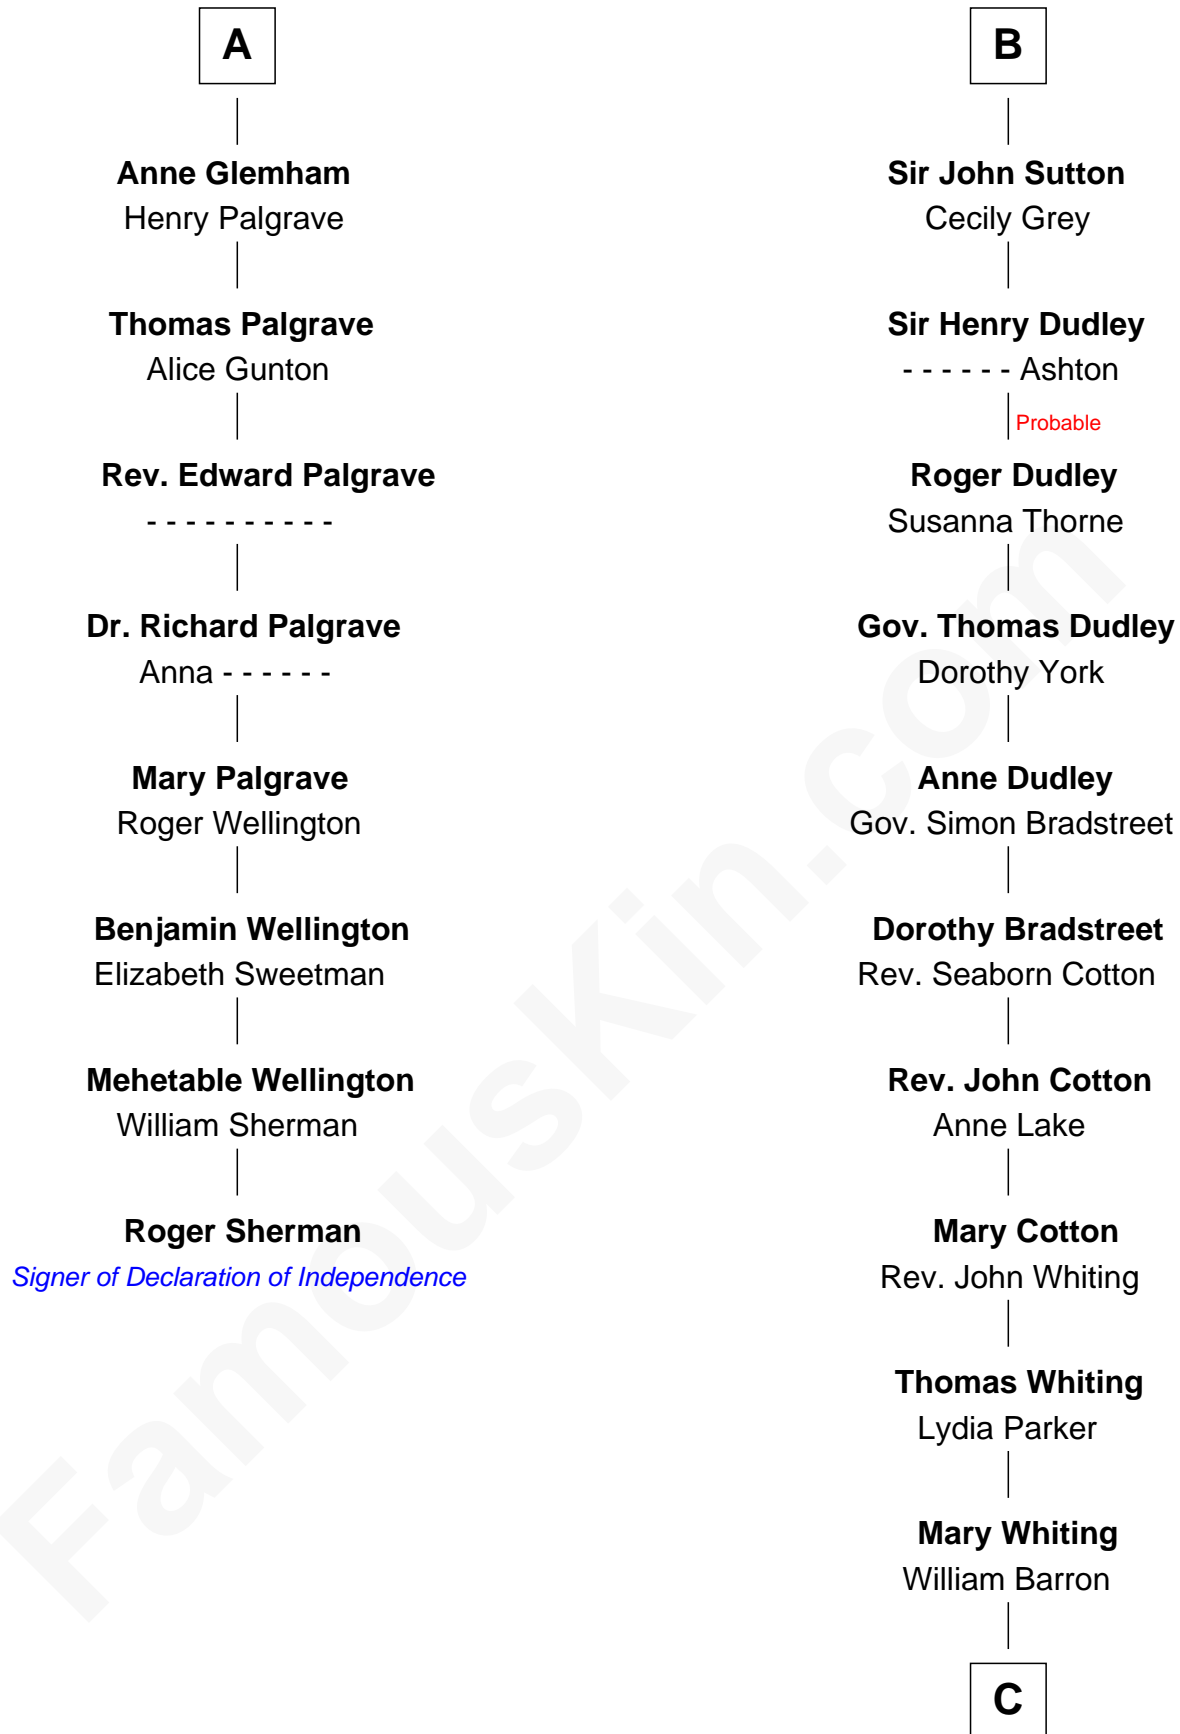

## Relationship Chart of

### Roger Sherman

*Signer of the Declaration of Independence*

14th cousin 6 times removed of

### James Sherman

*27th U.S. Vice-President*

**C**

—  
**Mary Augusta Barron**

Stalham Williams

—  
**Frances Lucretia Williams**

Richard Winslow Sherman

—  
**Mary Frances Sherman**