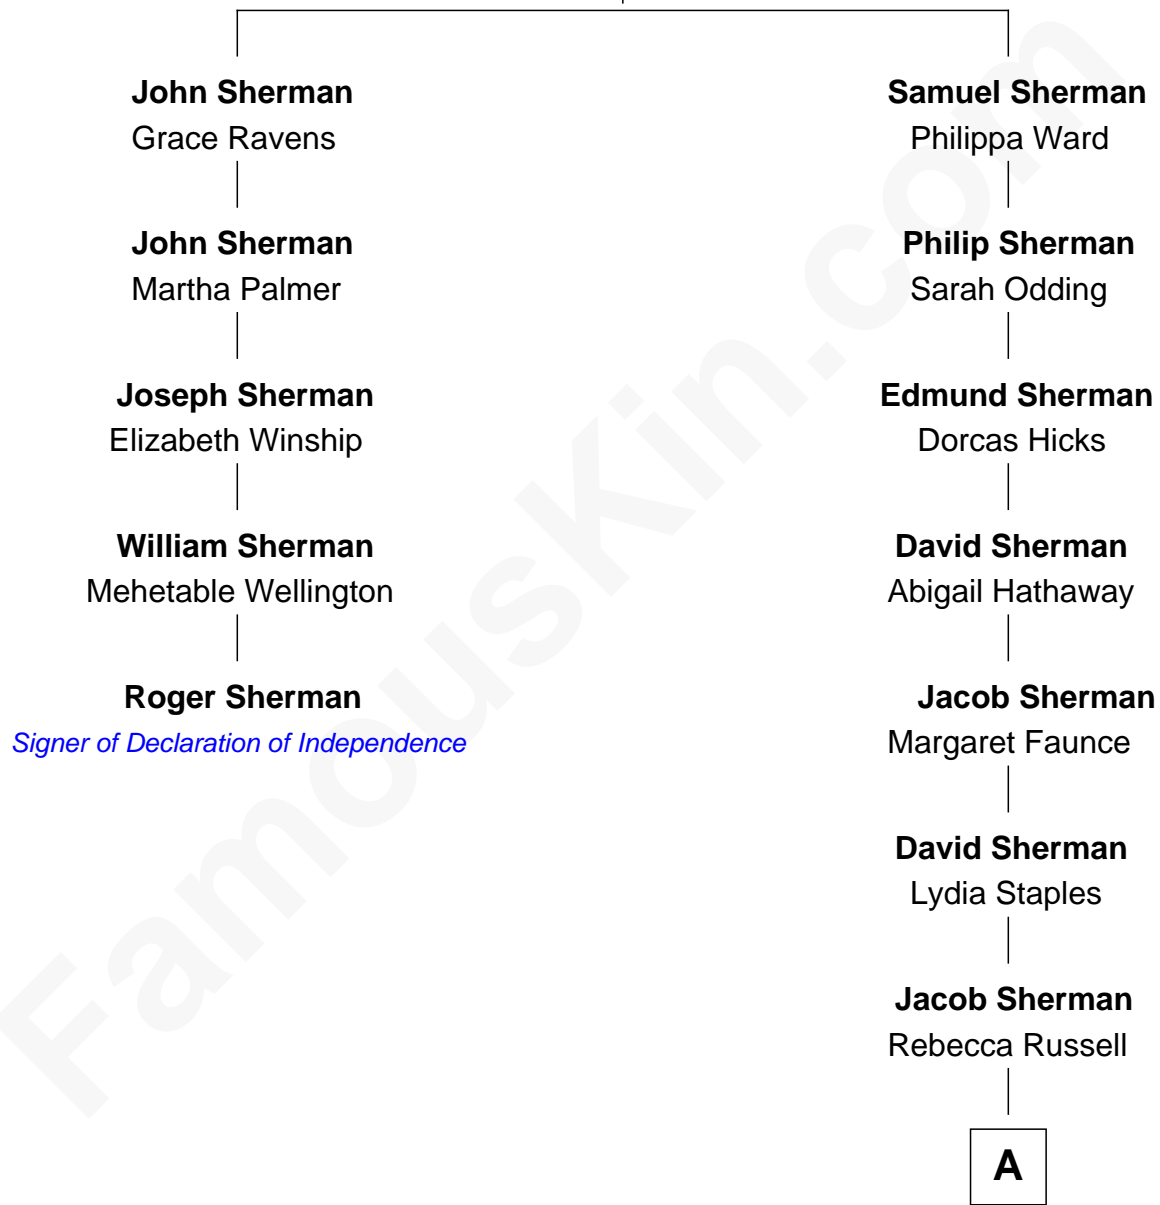

FamousKin.com

Relationship Chart of

Roger Sherman

Signer of the Declaration of Independence

4th cousin 7 times removed of

Janis Joplin

Singer and Songwriter

Henry Sherman
Susan Lawrence

A

Jacob G. Sherman

Mary A. Roundtree

Stella Mae Sherman

Herbert M. Hanson

Laura M. Hanson

Cecil East

Dorothy Bonita East