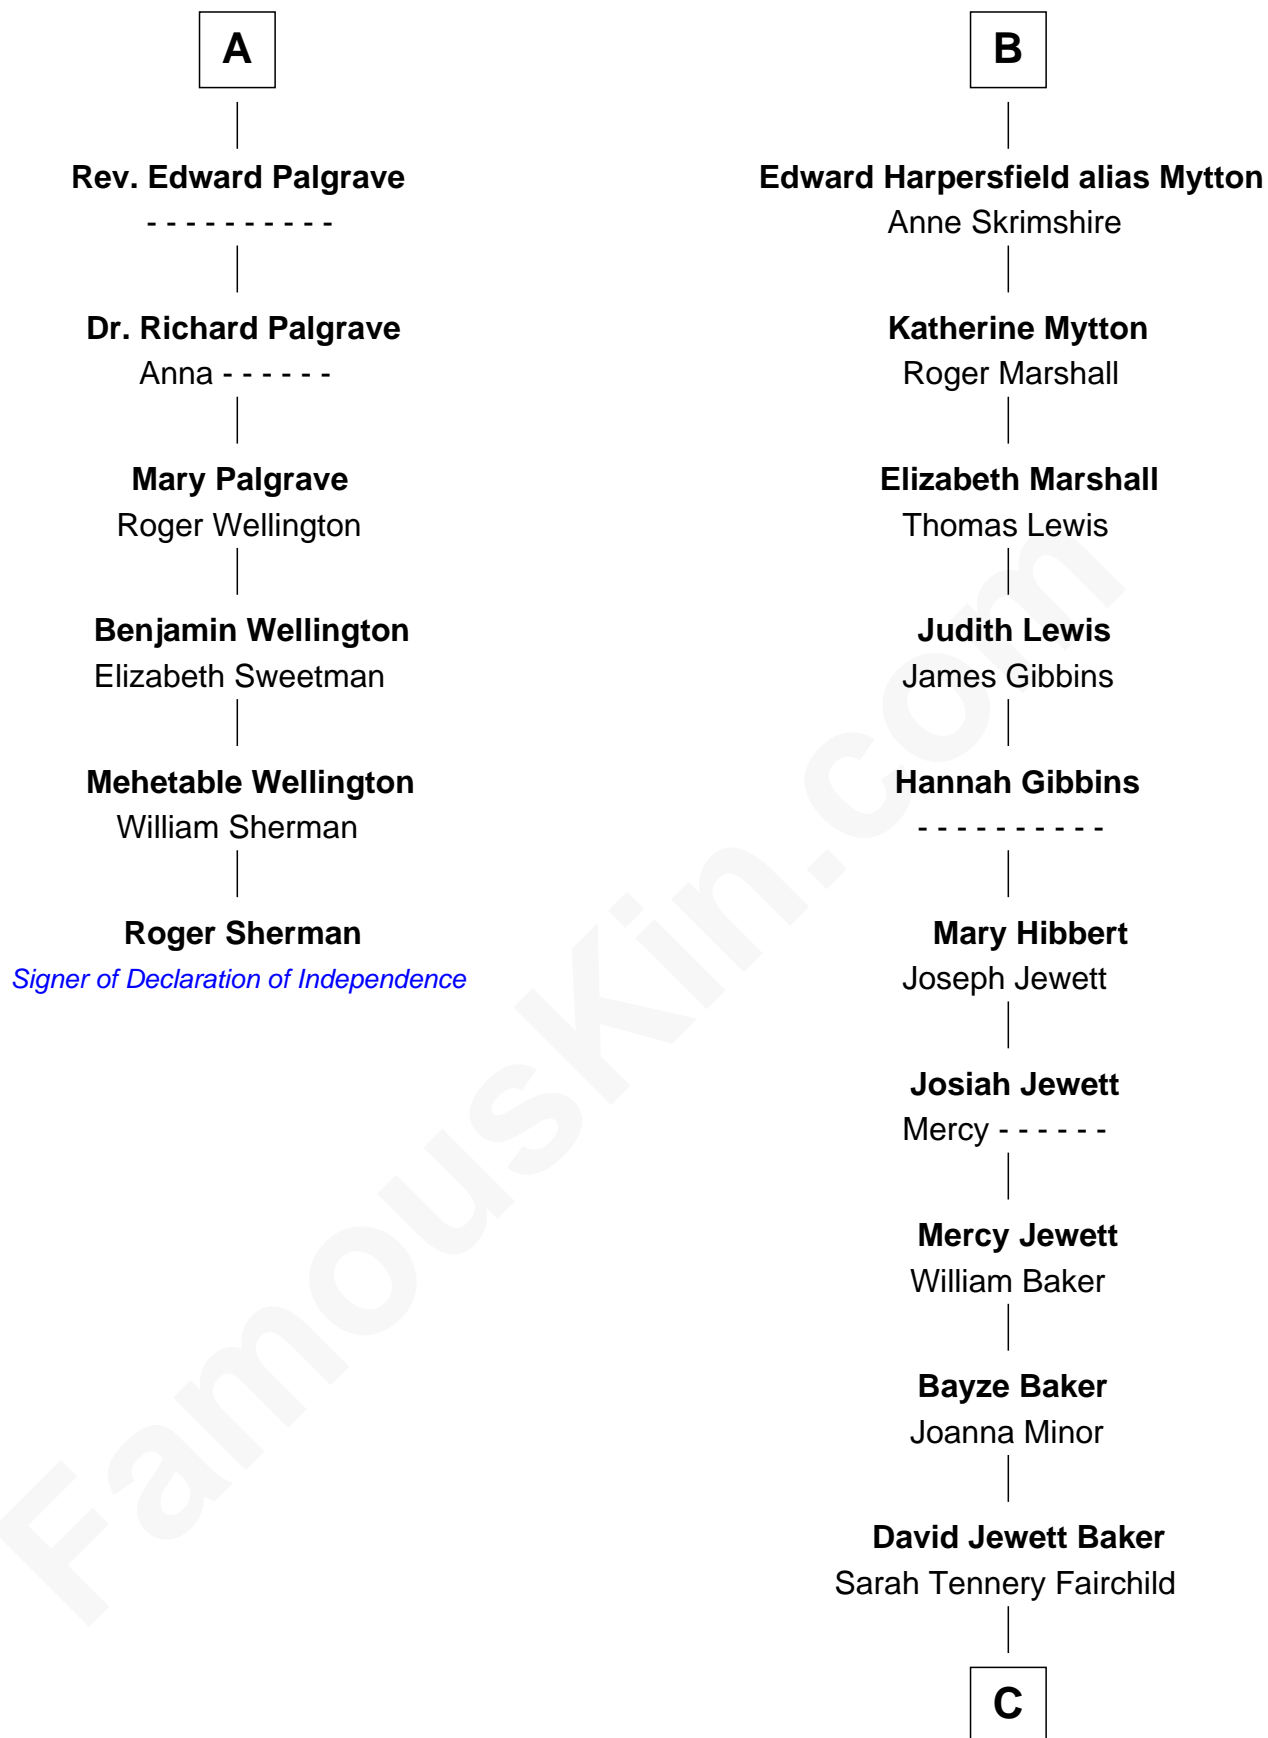

FamousKin.com

Relationship Chart of

Roger Sherman

Signer of the Declaration of Independence

12th cousin 9 times removed of

Chevy Chase

Comedian, Actor and Writer

C

Sarah Tennery Baker

Col. Lyne Shackelford Metcalfe

Grace Metcalfe

Charles Denison Chase

Edward Leigh Chase

Mabel Penrose Tinsley

Edward Tinsley Chase

Cathalene Parker Browning