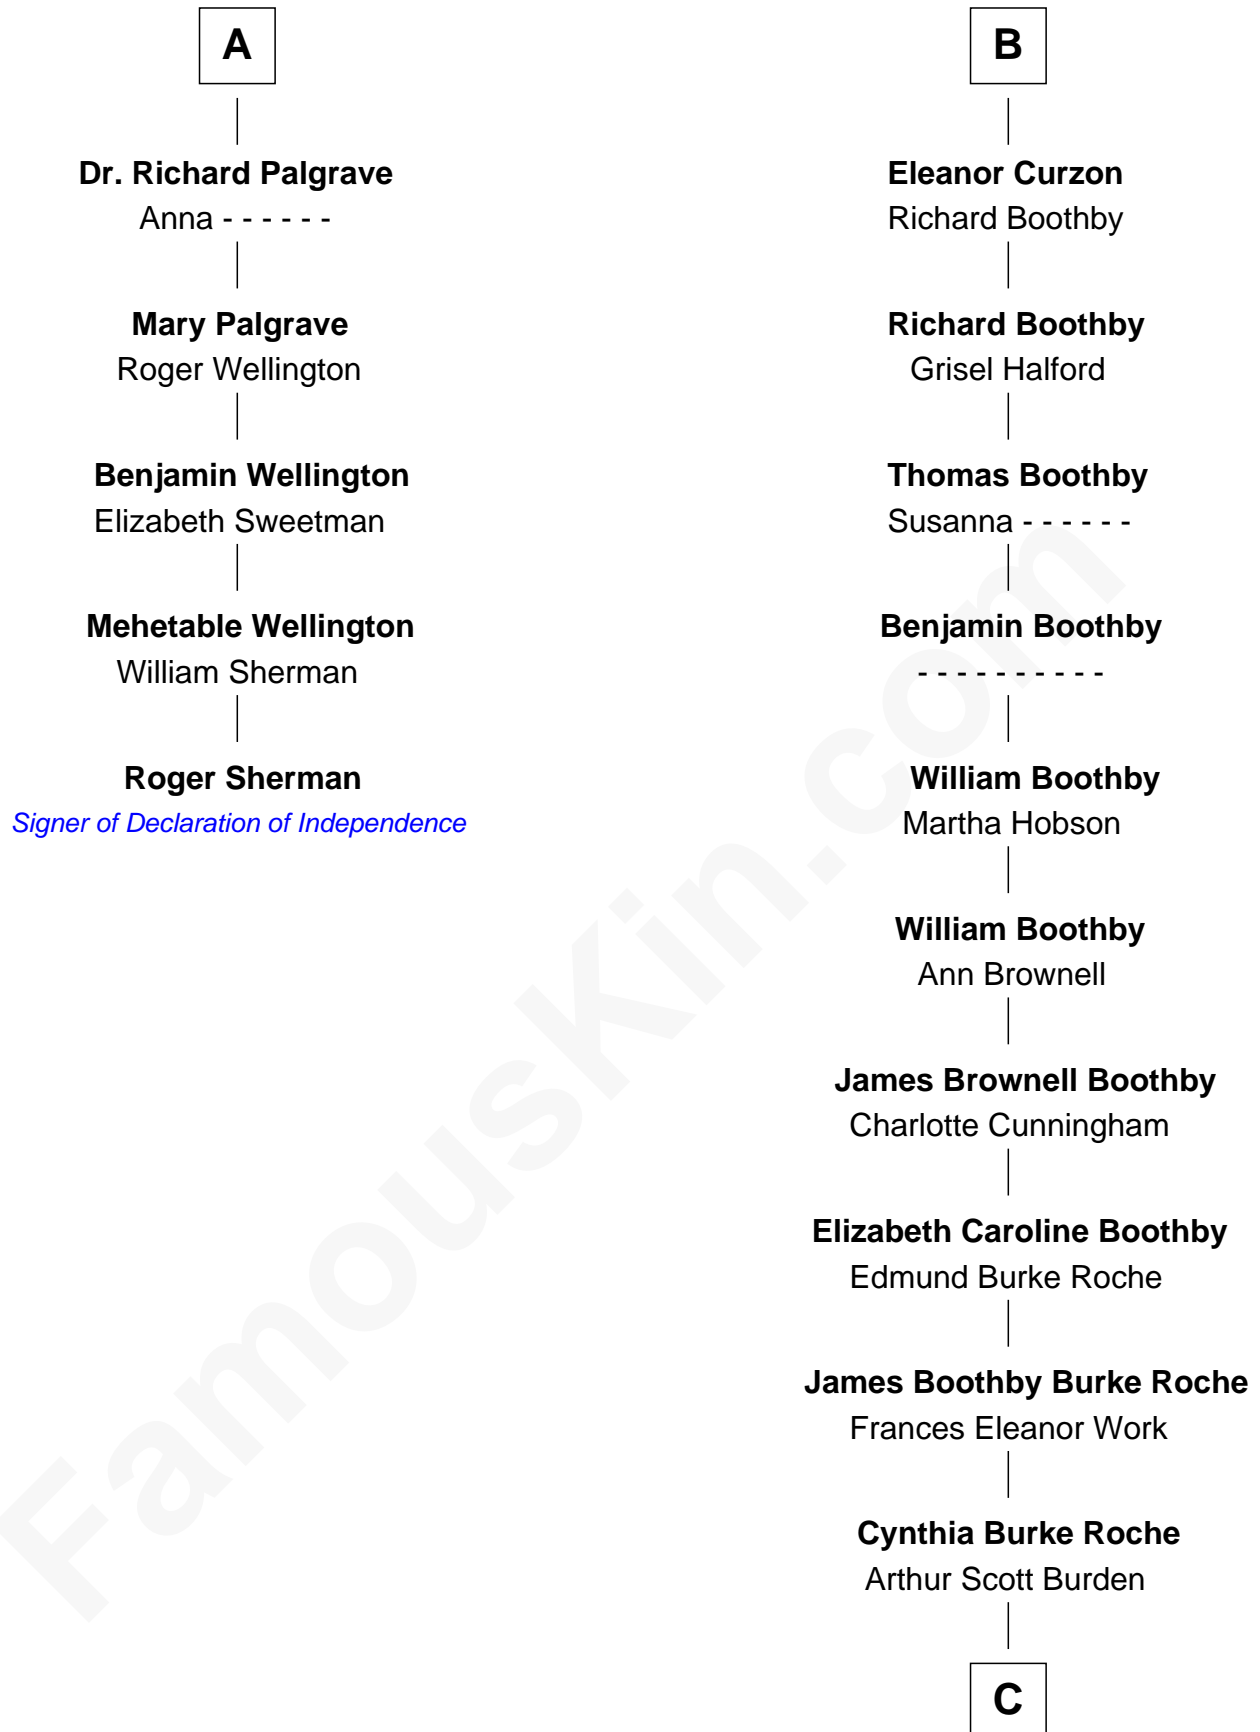

FamousKin.com

Relationship Chart of

Roger Sherman

Signer of the Declaration of Independence

11th cousin 8 times removed of

Oliver Platt
Movie Actor

Sir Richard Fitzalan
Elizabeth de Bohun

C

Eileen Burden
Walter Maynard

Sheila Maynard
Nicholas Platt

Oliver Platt
Movie Actor

FamousKin.com