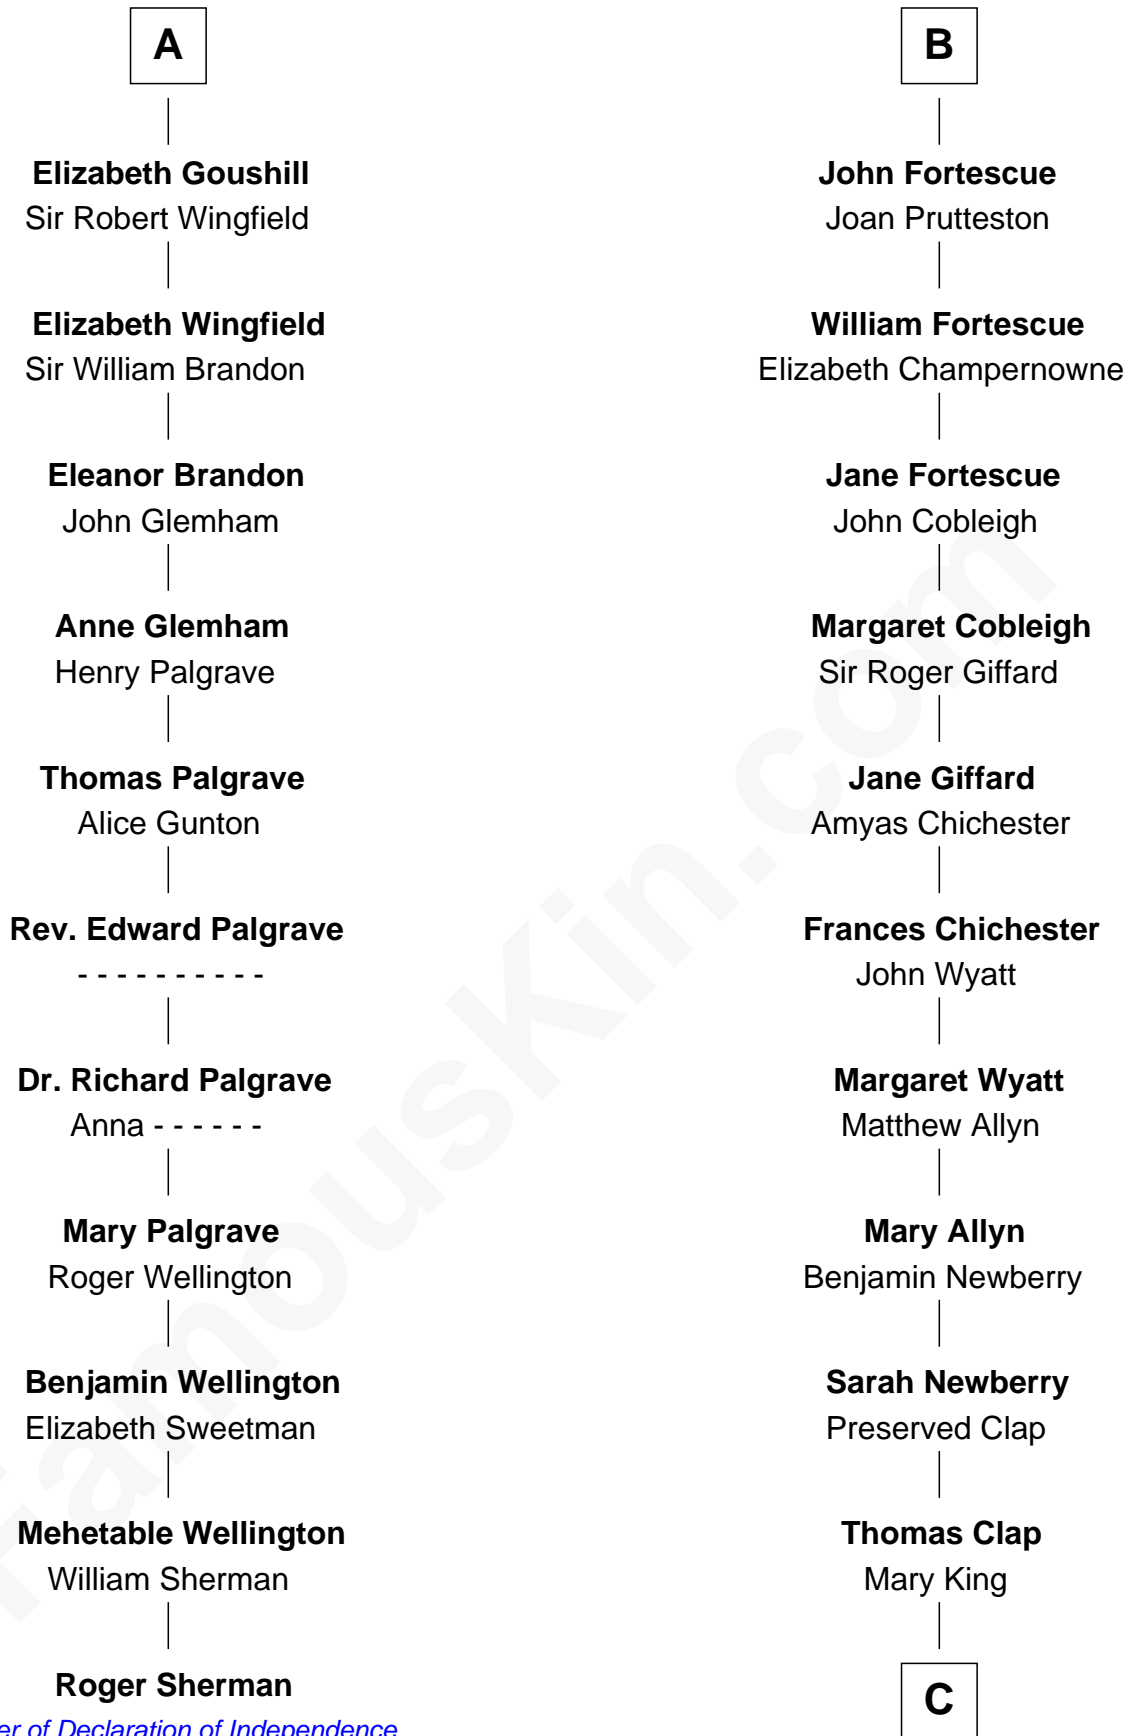

## Relationship Chart of

### Roger Sherman

*Signer of the Declaration of Independence*

17th cousin 3 times removed of

**Lewis Henry Morgan**  
*Pioneering Anthropologist*

**Sir Geoffrey FitzPiers**  
Aveline de Clare

**C**

—  
**Elijah Clap**

Mary Benton

—  
**Mary Clap**

Lemuel Steele

—  
**Harriet Steele**

Jedediah Morgan

—  
**Lewis Henry Morgan**

*Pioneering Anthropologist*

FamousKin.com