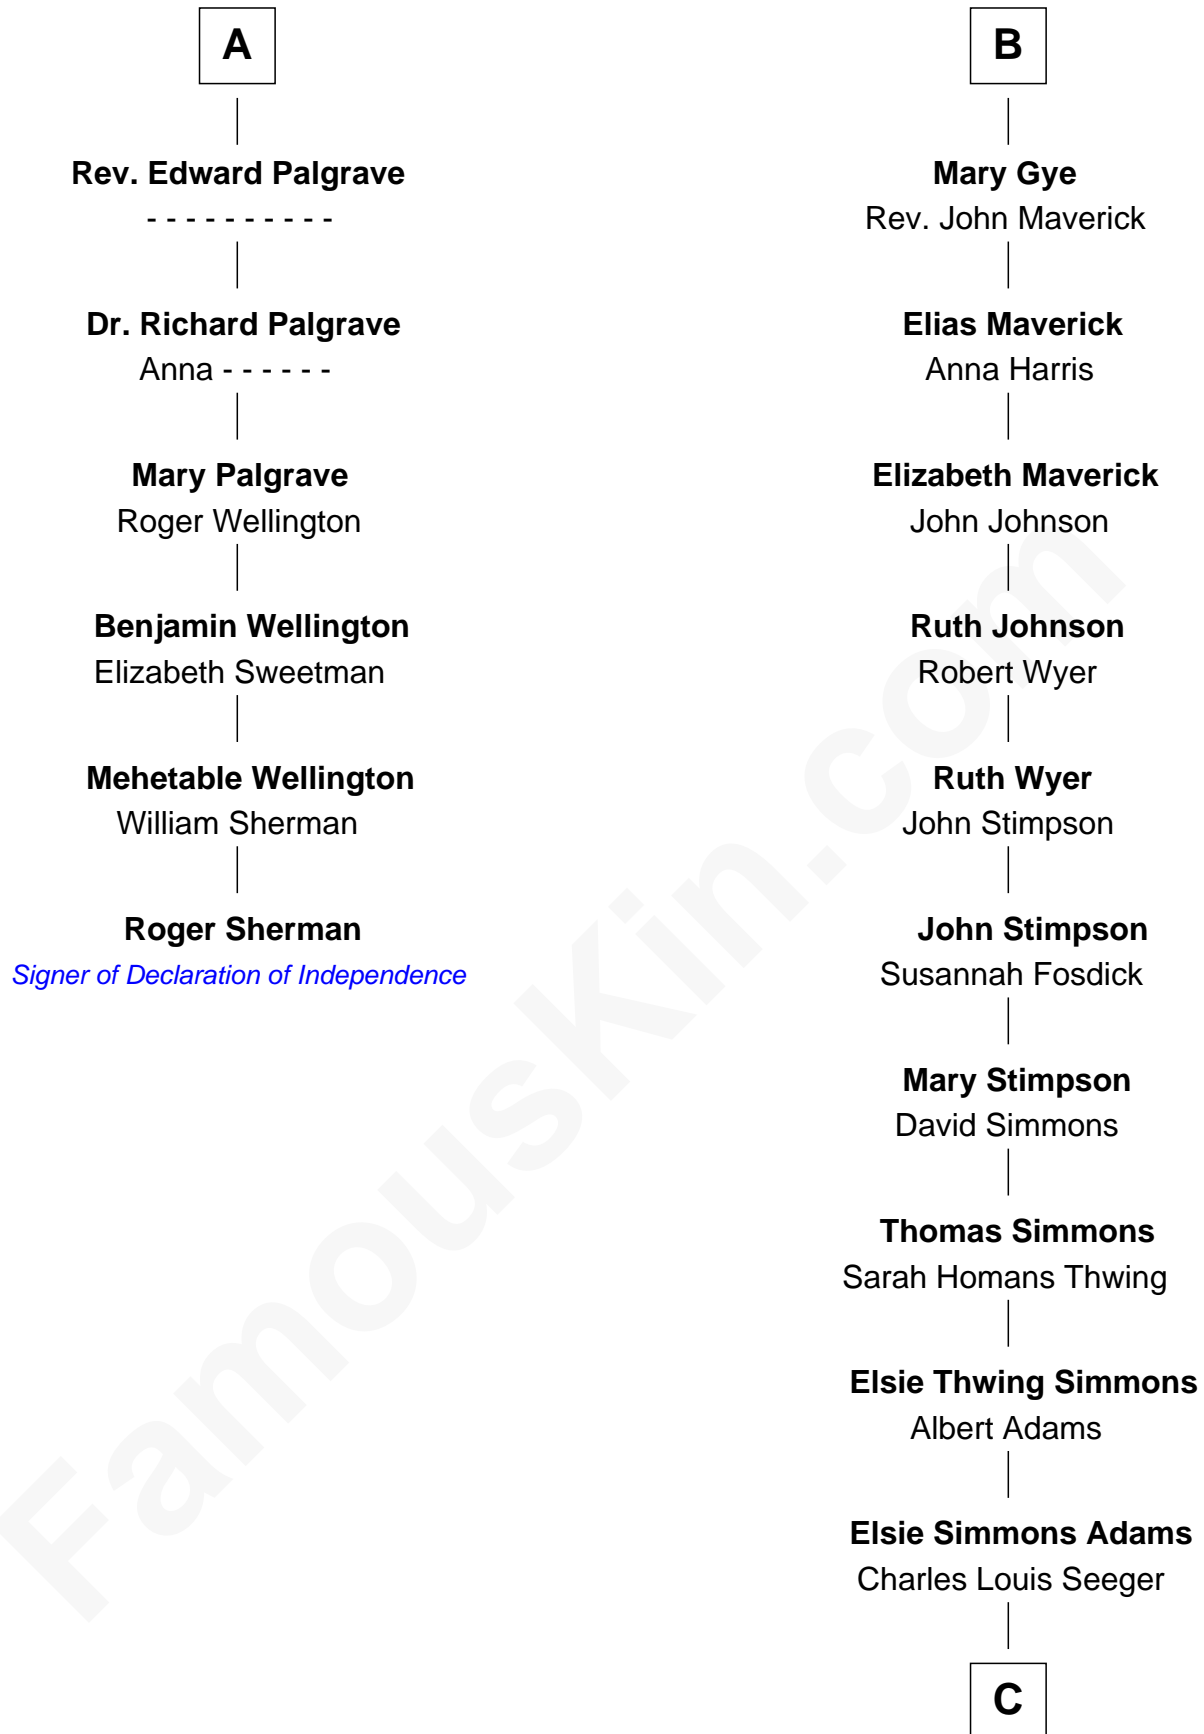

FamousKin.com

Relationship Chart of Roger Sherman

Signer of the Declaration of Independence

12th cousin 6 times removed of

Pete Seeger

American Folk Singer

C

Charles Louis Seeger
Constance de Clyver Edson

Pete Seeger
American Folk Singer

FamousKin.com