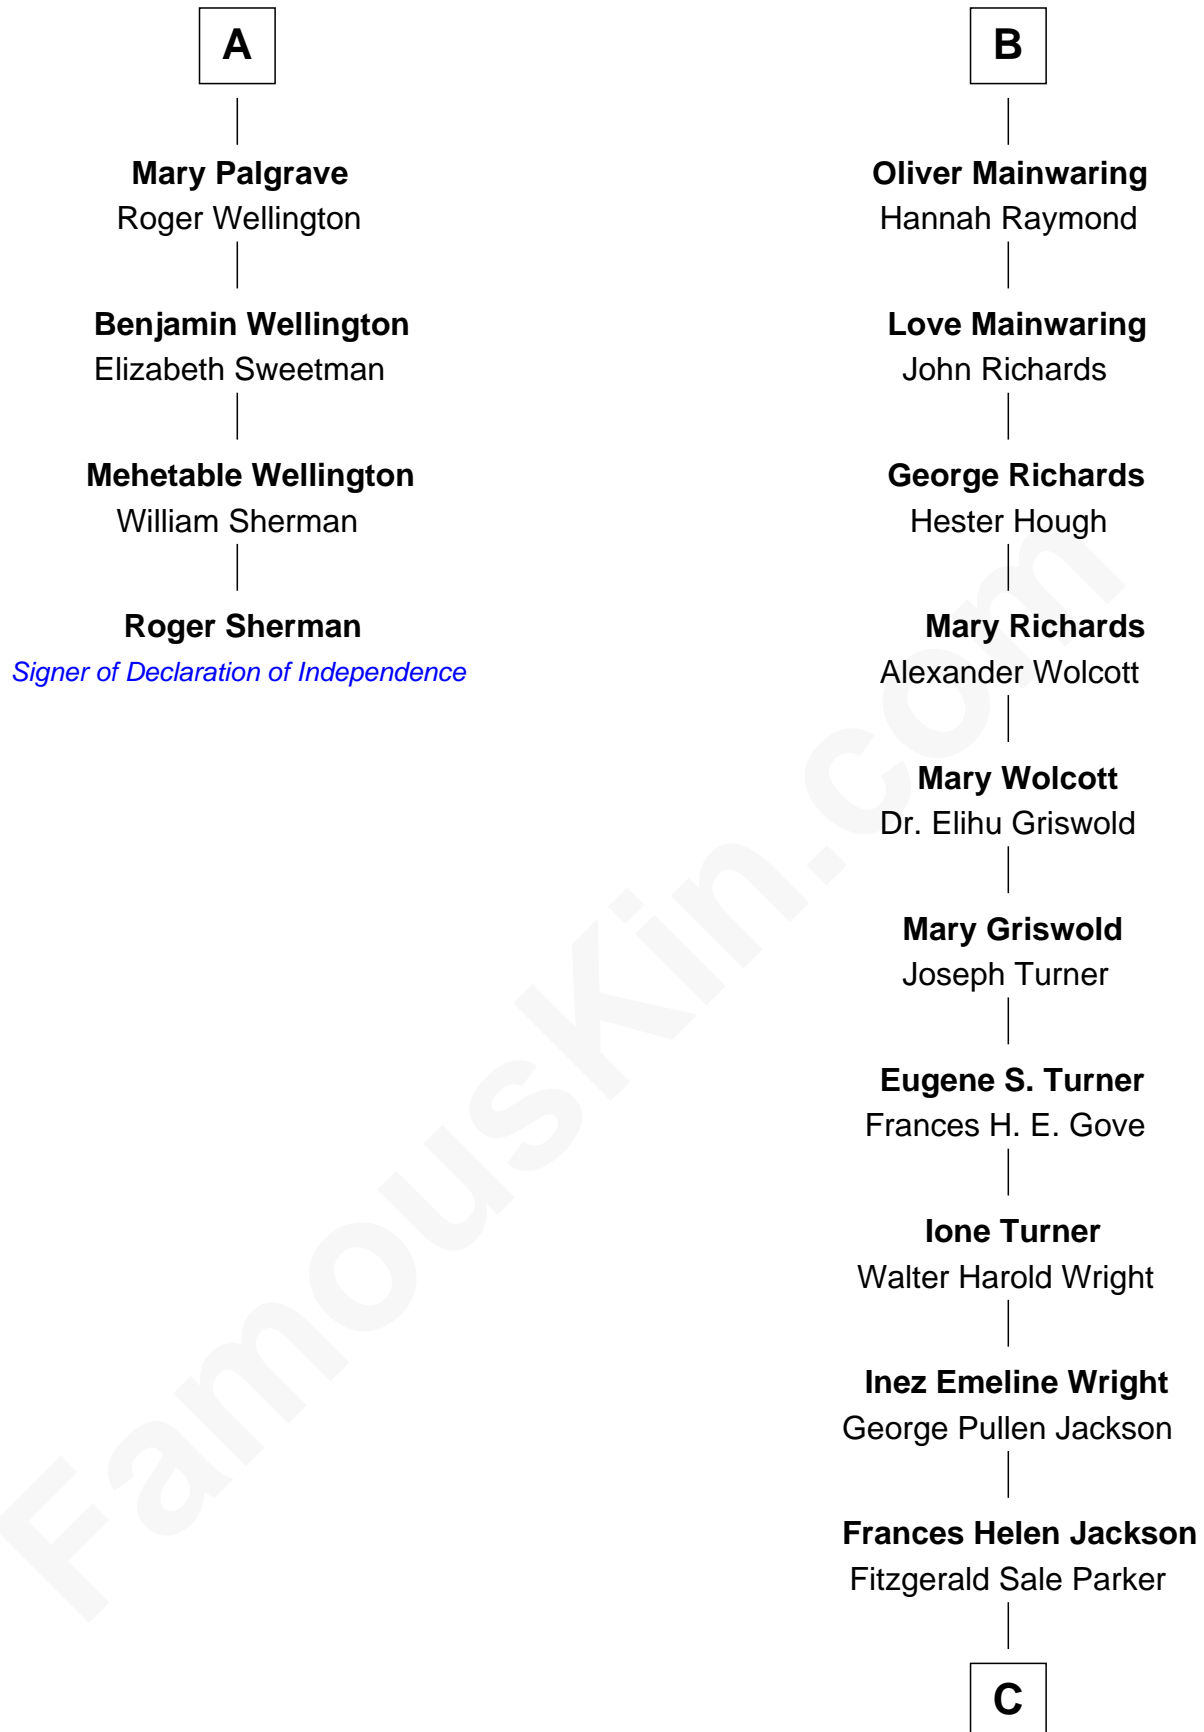

FamousKin.com

Relationship Chart of

Roger Sherman

Signer of the Declaration of Independence

10th cousin 8 times removed of

Ed Helms

TV and Movie Actor

Sir Robert Goushill

Sir Thomas Stanley

Sir John Stanley

Elizabeth Weever

Margery Stanley

Sir William Torbock

Thomas Torbock

Elizabeth Moore

William Torbock

Catherine Gerard

Margaret Torbock

Oliver Mainwaring

Oliver Mainwaring

Prudence Ashe

B

C

Pamela Ann Parker