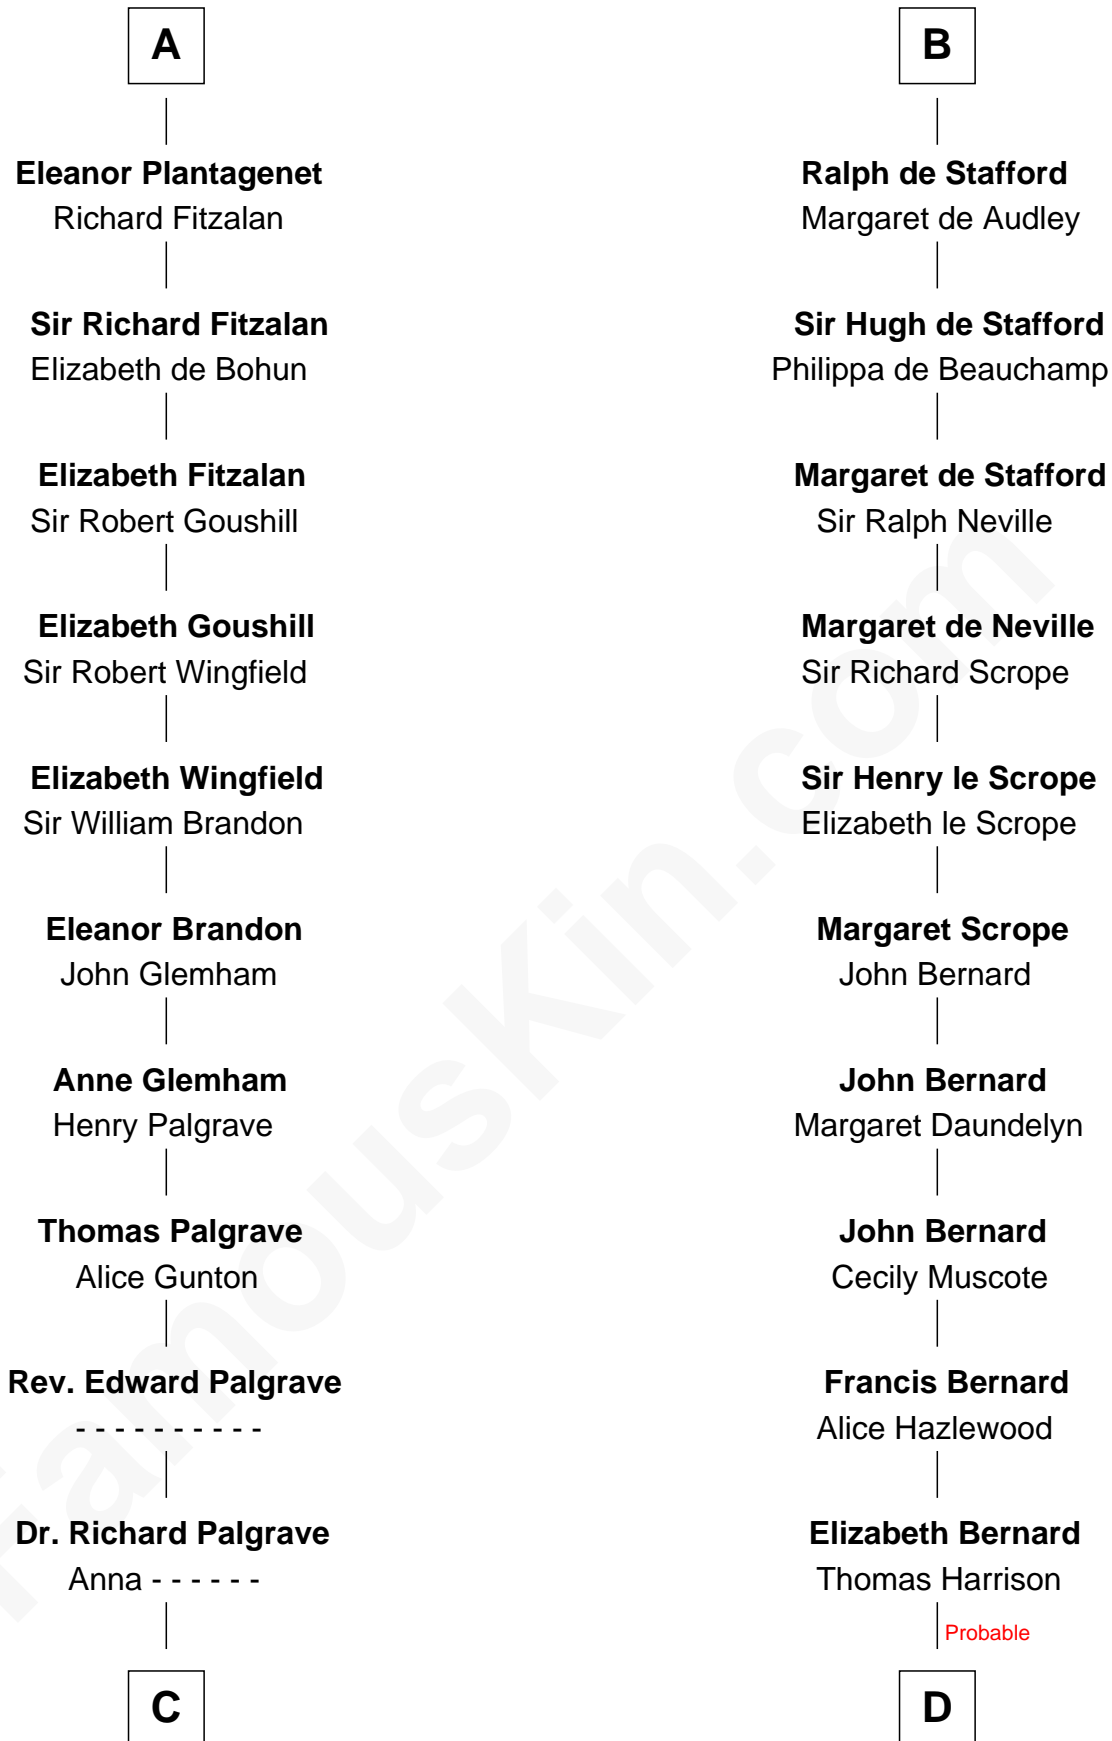

FamousKin.com

Relationship Chart of

Roger Sherman

Signer of the Declaration of Independence

20th cousin 1 time removed of

Benjamin Harrison V

Signer of the Declaration of Independence

Gottfried I, Count of Louvain

Margaret de Somery

Ralph Basset

Ralph Basset

Hawise - - - - -

Margaret Basset

Edmund de Stafford

B

C