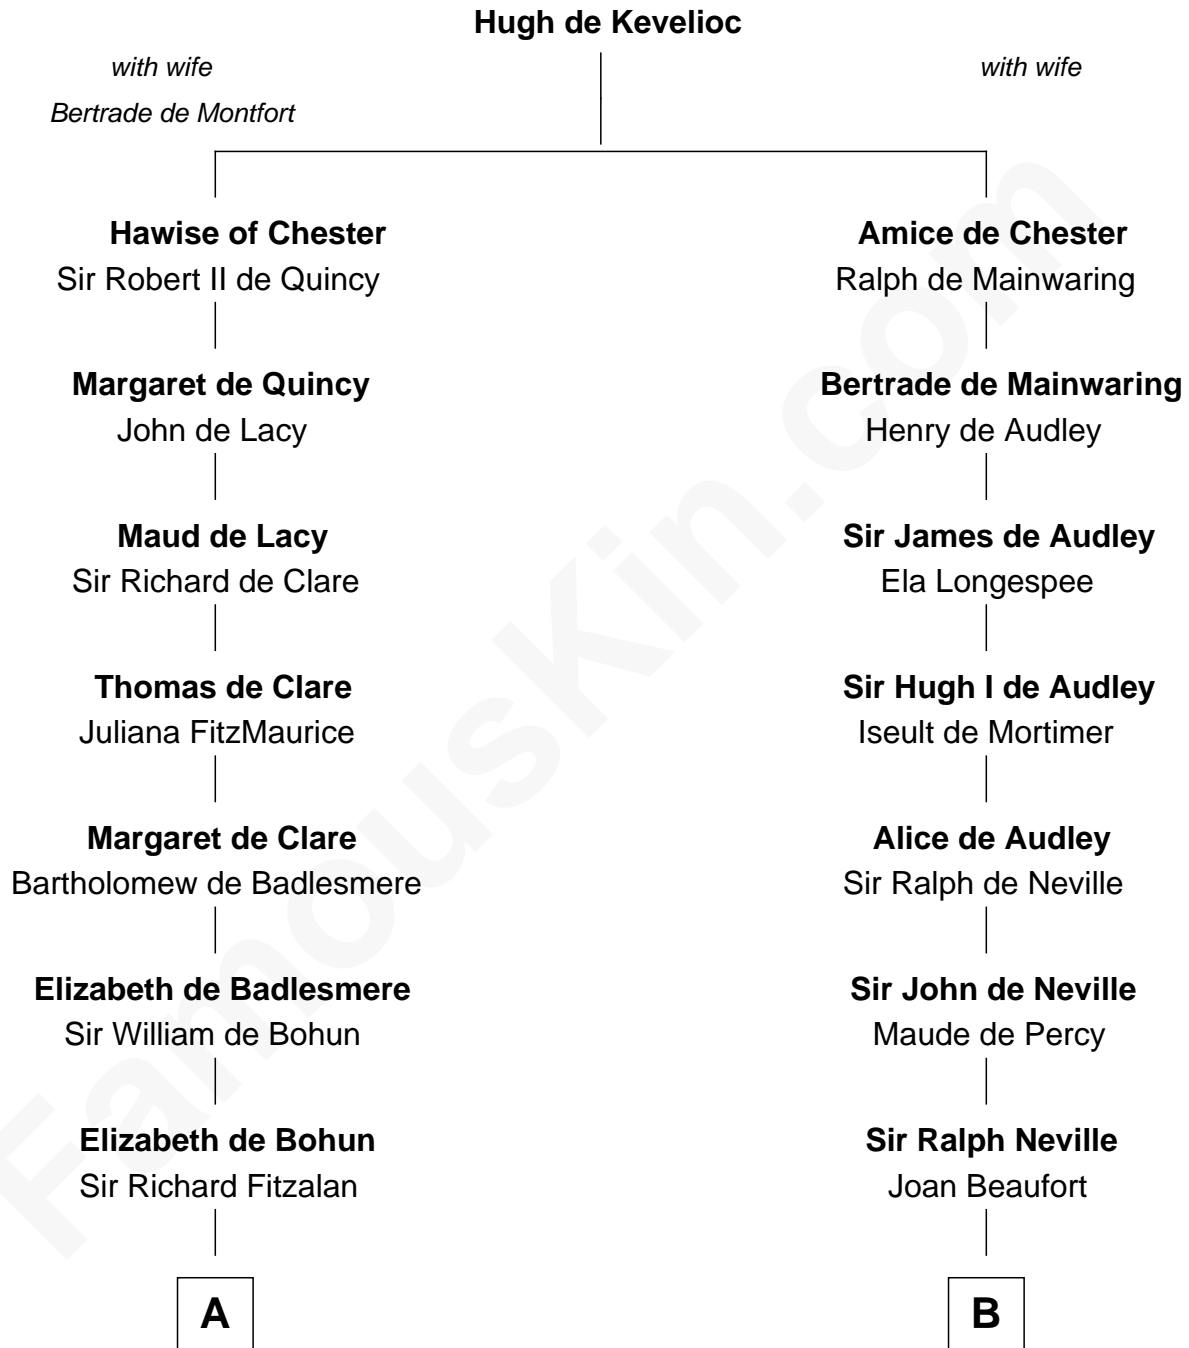

FamousKin.com

Relationship Chart of

Roger Sherman

Signer of the Declaration of Independence

18th cousin 2 times removed of

Lytton Strachey

Author and Co-Founder of Bloomsbury Group

C

Mehetable Wellington

William Sherman

Roger Sherman

Signer of Declaration of Independence

D

Jane Kelsall

Sir Henry Strachey

Edward Strachey