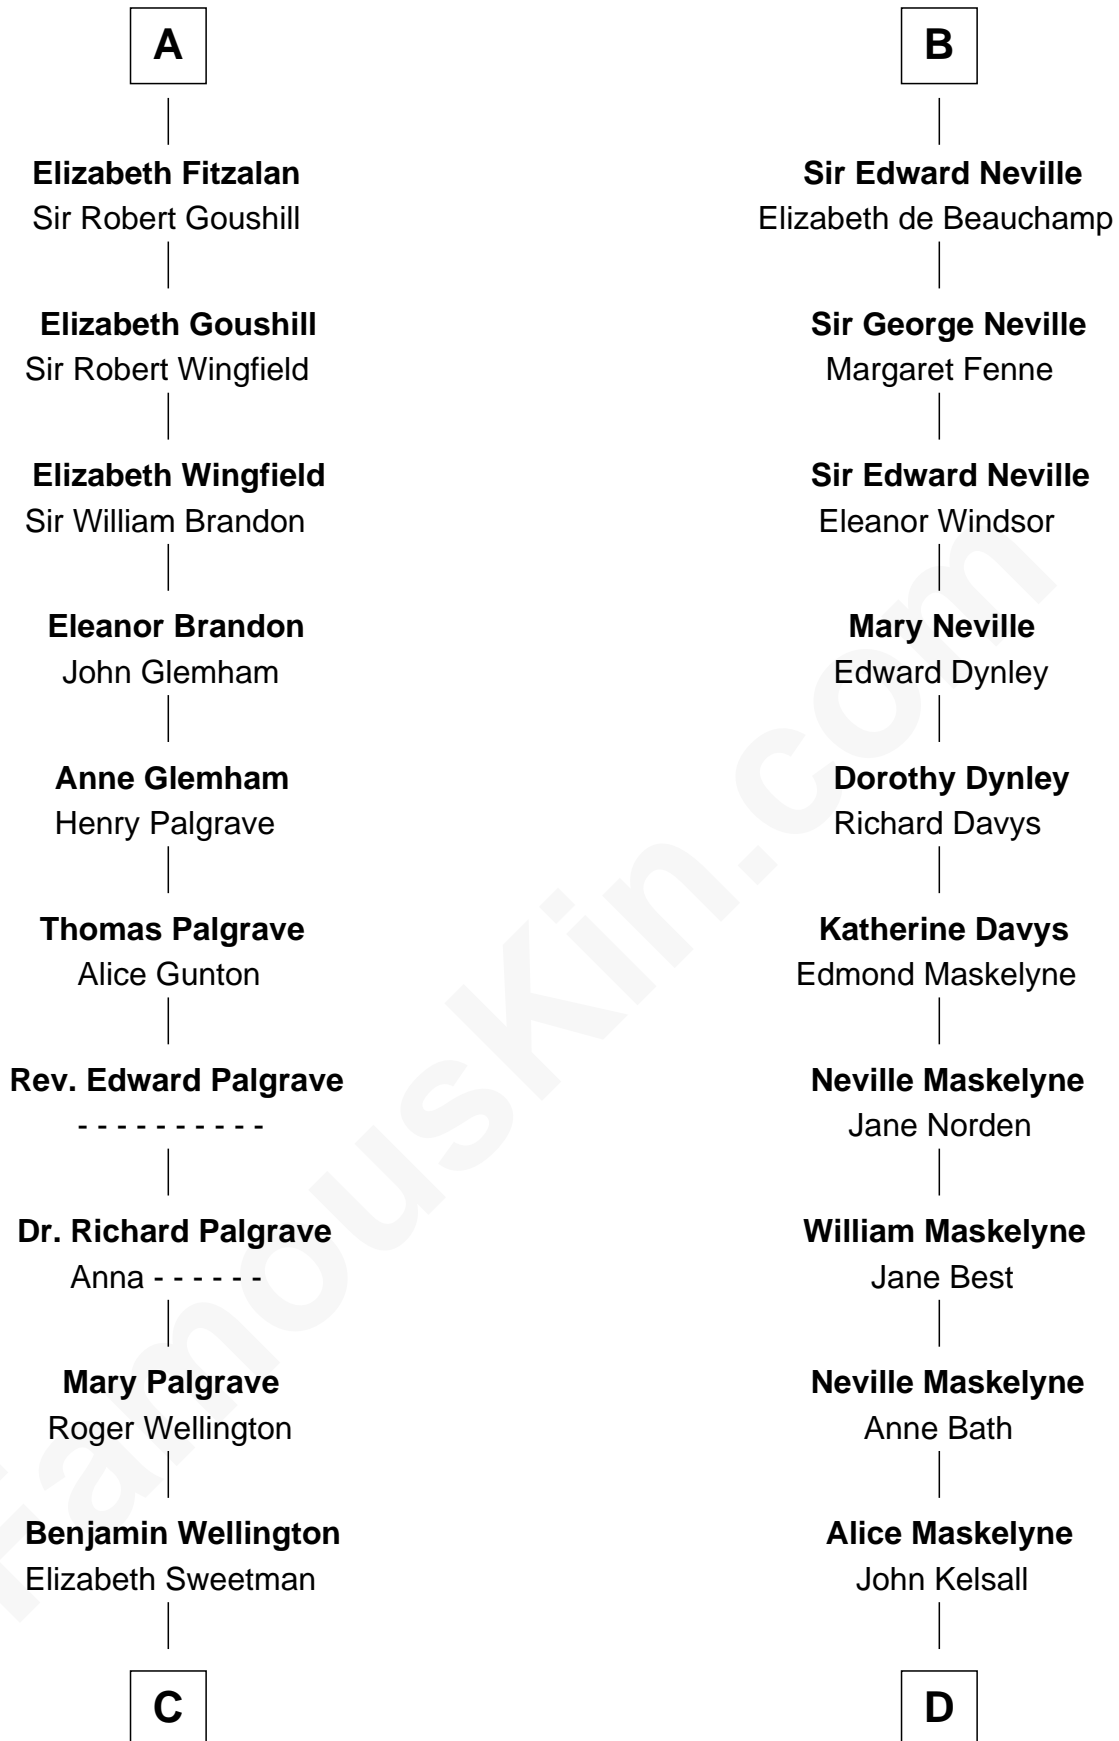

FamousKin.com

Relationship Chart of

Roger Sherman

Signer of the Declaration of Independence

18th cousin 2 times removed of

Lytton Strachey

Author and Co-Founder of Bloomsbury Group

C

Mehetable Wellington

William Sherman

Roger Sherman

Signer of Declaration of Independence

D

Jane Kelsall

Sir Henry Strachey

Edward Strachey