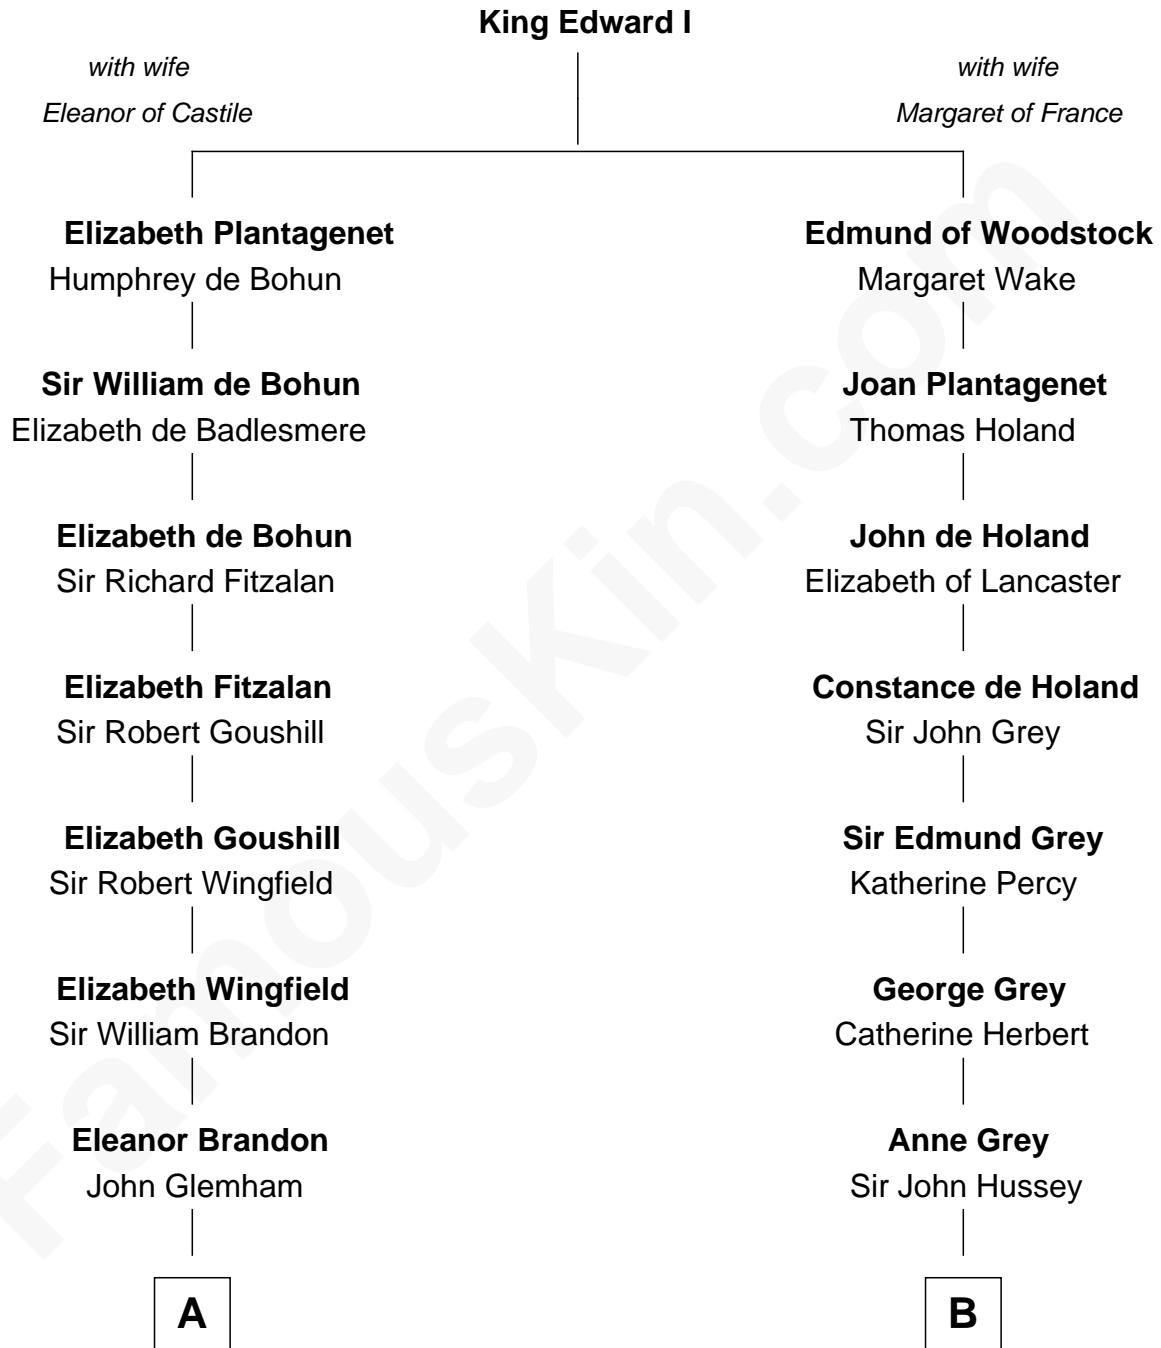

# FamousKin.com Relationship Chart of

**Roger Sherman**

*Signer of the Declaration of Independence*

14th cousin of

**DeWitt Clinton**

*6th Governor of New York*

**A**

**Anne Glemham**  
Henry Palgrave

**Thomas Palgrave**  
Alice Gunton

**Rev. Edward Palgrave**

-----  
**Dr. Richard Palgrave**  
Anna -----

**Mary Palgrave**  
Roger Wellington

**Benjamin Wellington**  
Elizabeth Sweetman

**Mehetable Wellington**  
William Sherman