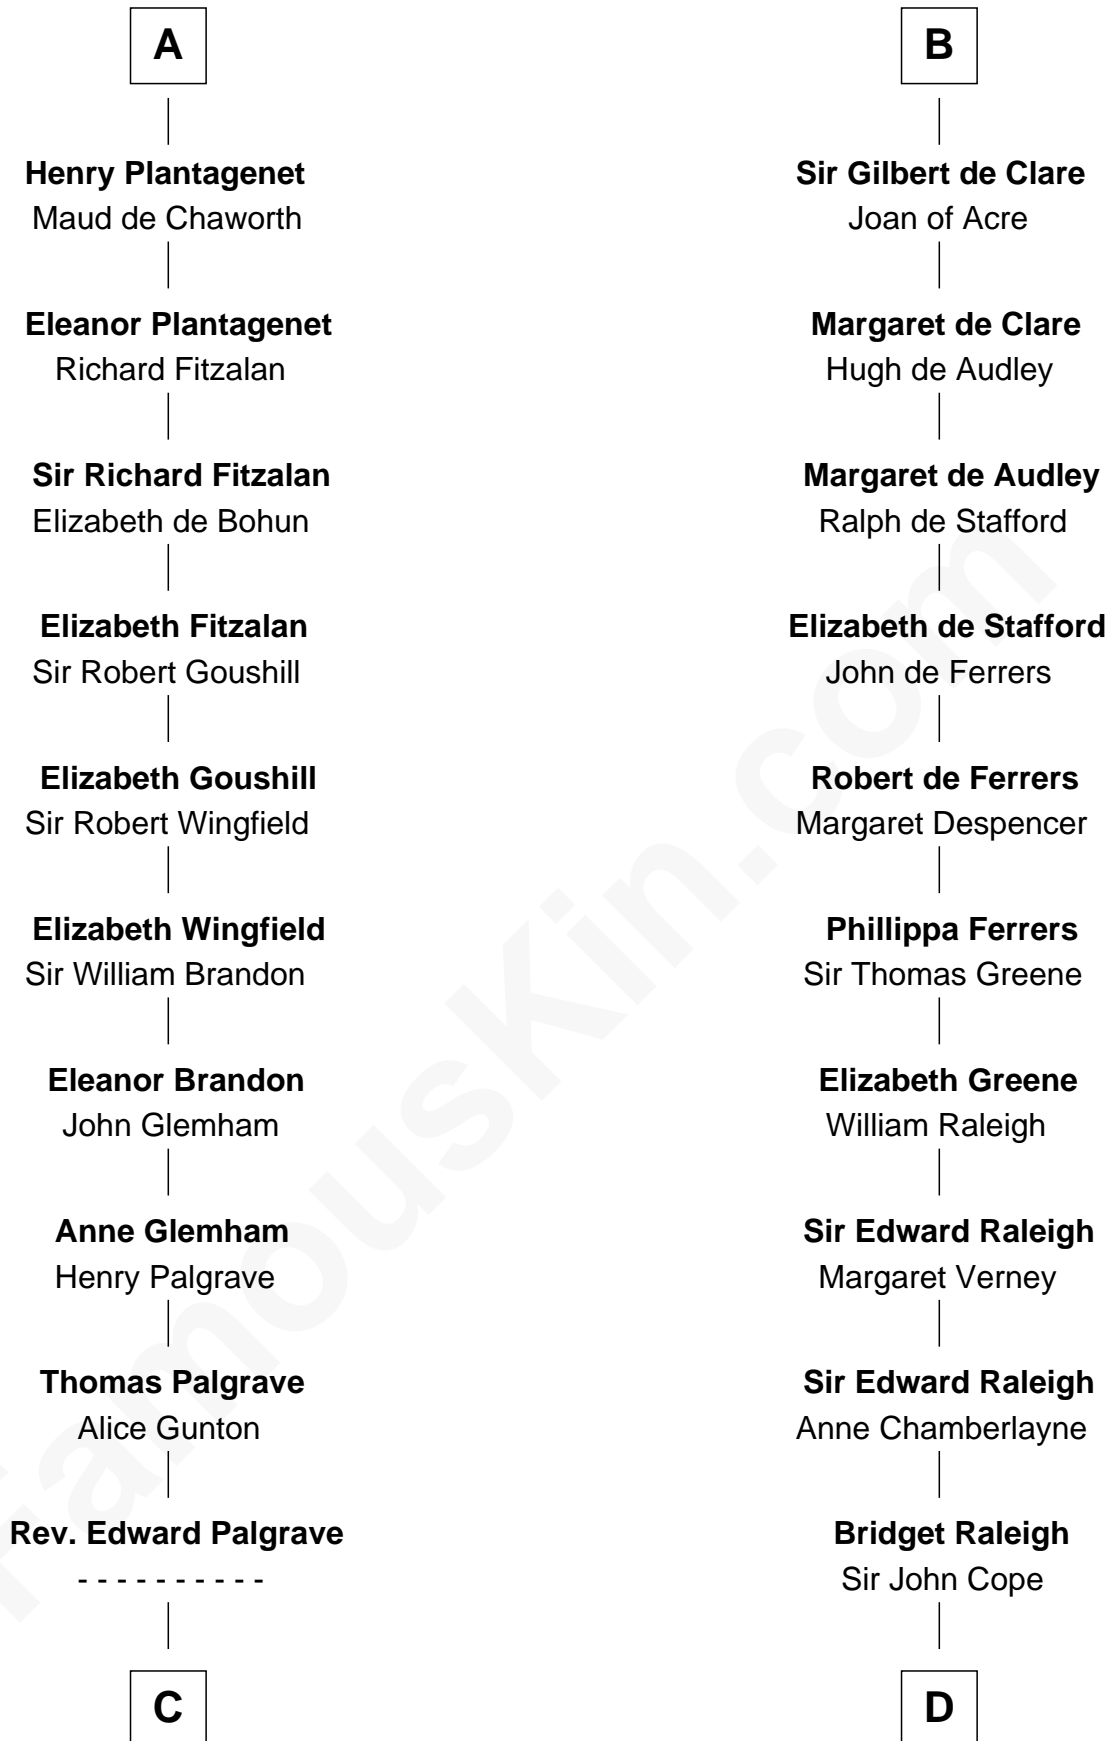

FamousKin.com Relationship Chart of

Roger Sherman

Signer of the Declaration of Independence

21st cousin of

Jonathan Swift

Author of Gulliver's Travels

Henry I, King of France

Anne of Kiev

C

Dr. Richard Palgrave

Anna - - - - -

Mary Palgrave

Roger Wellington

Benjamin Wellington

Elizabeth Sweetman

Mehetable Wellington