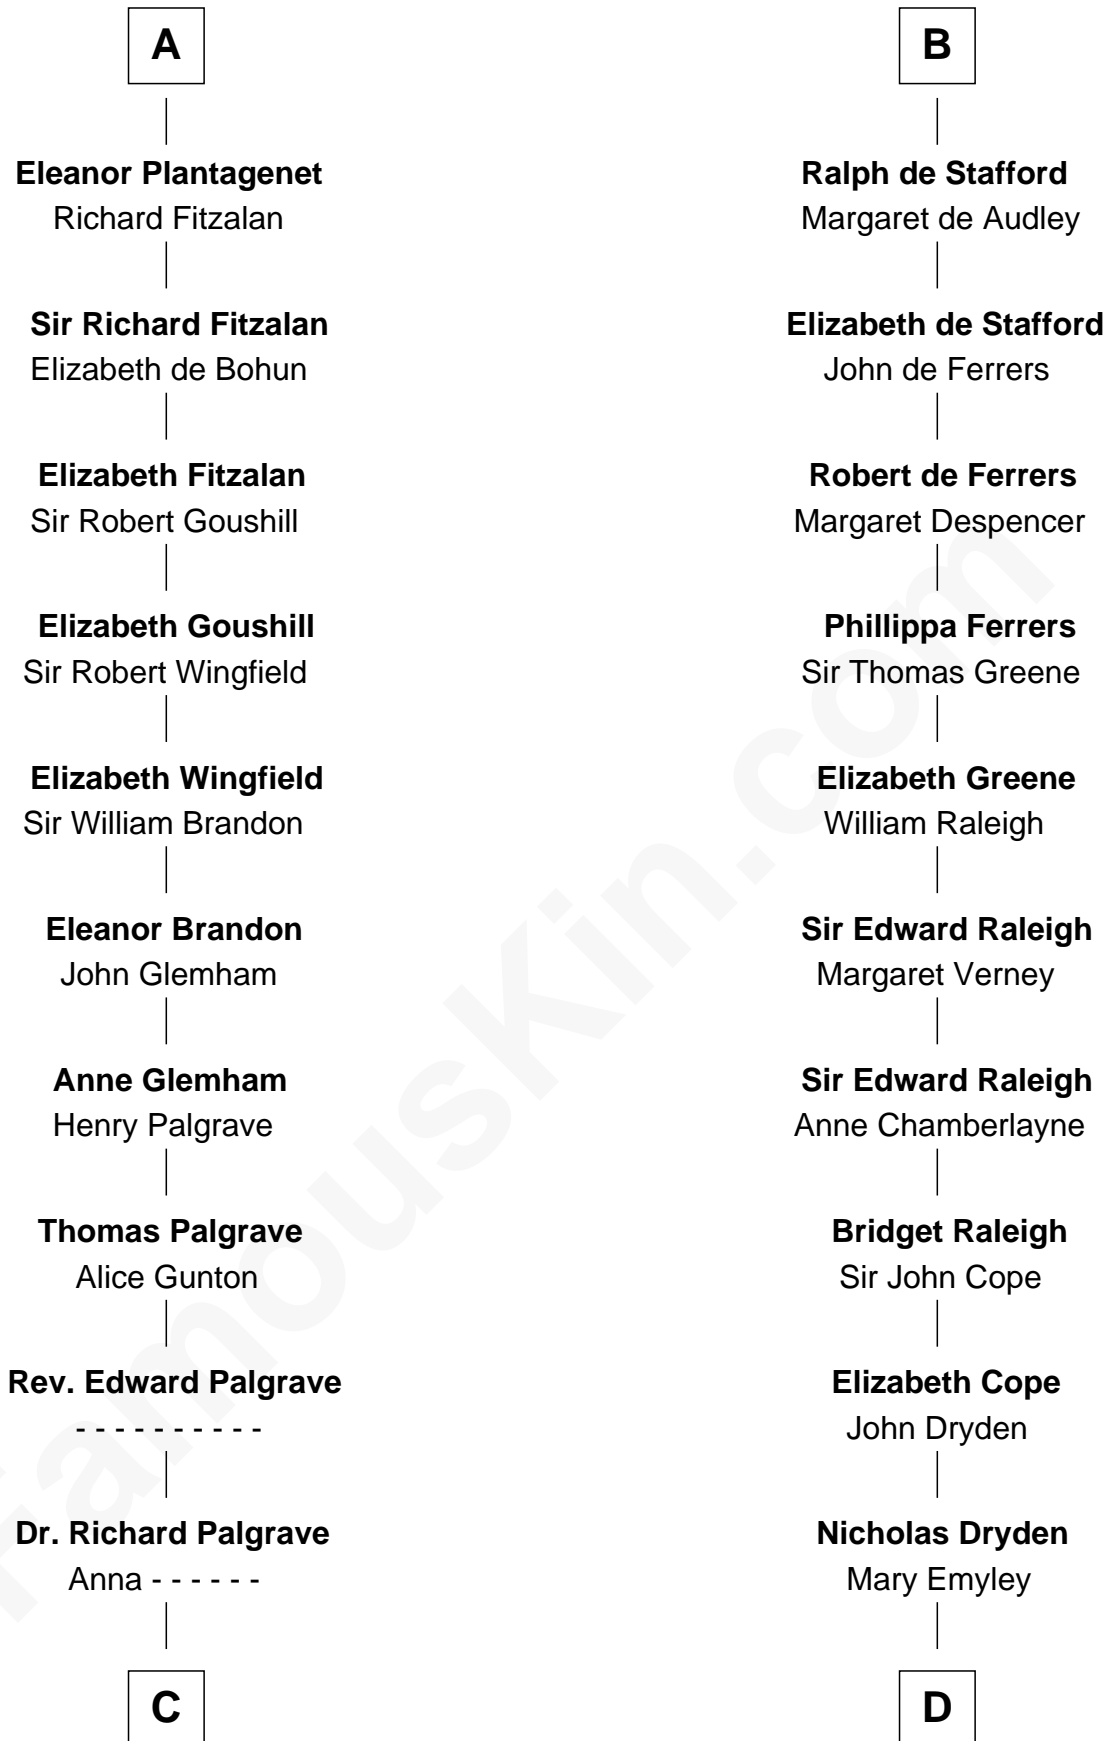

FamousKin.com Relationship Chart of

Roger Sherman

Signer of the Declaration of Independence

19th cousin 1 time removed of

Jonathan Swift

Author of Gulliver's Travels

Gottfried I, Count of Louvain

Ide de Chiny

Ralph Basset

Ralph Basset

Hawise - - - - -

Margaret Basset

Edmund de Stafford

B

C

Mary Palgrave
Roger Wellington