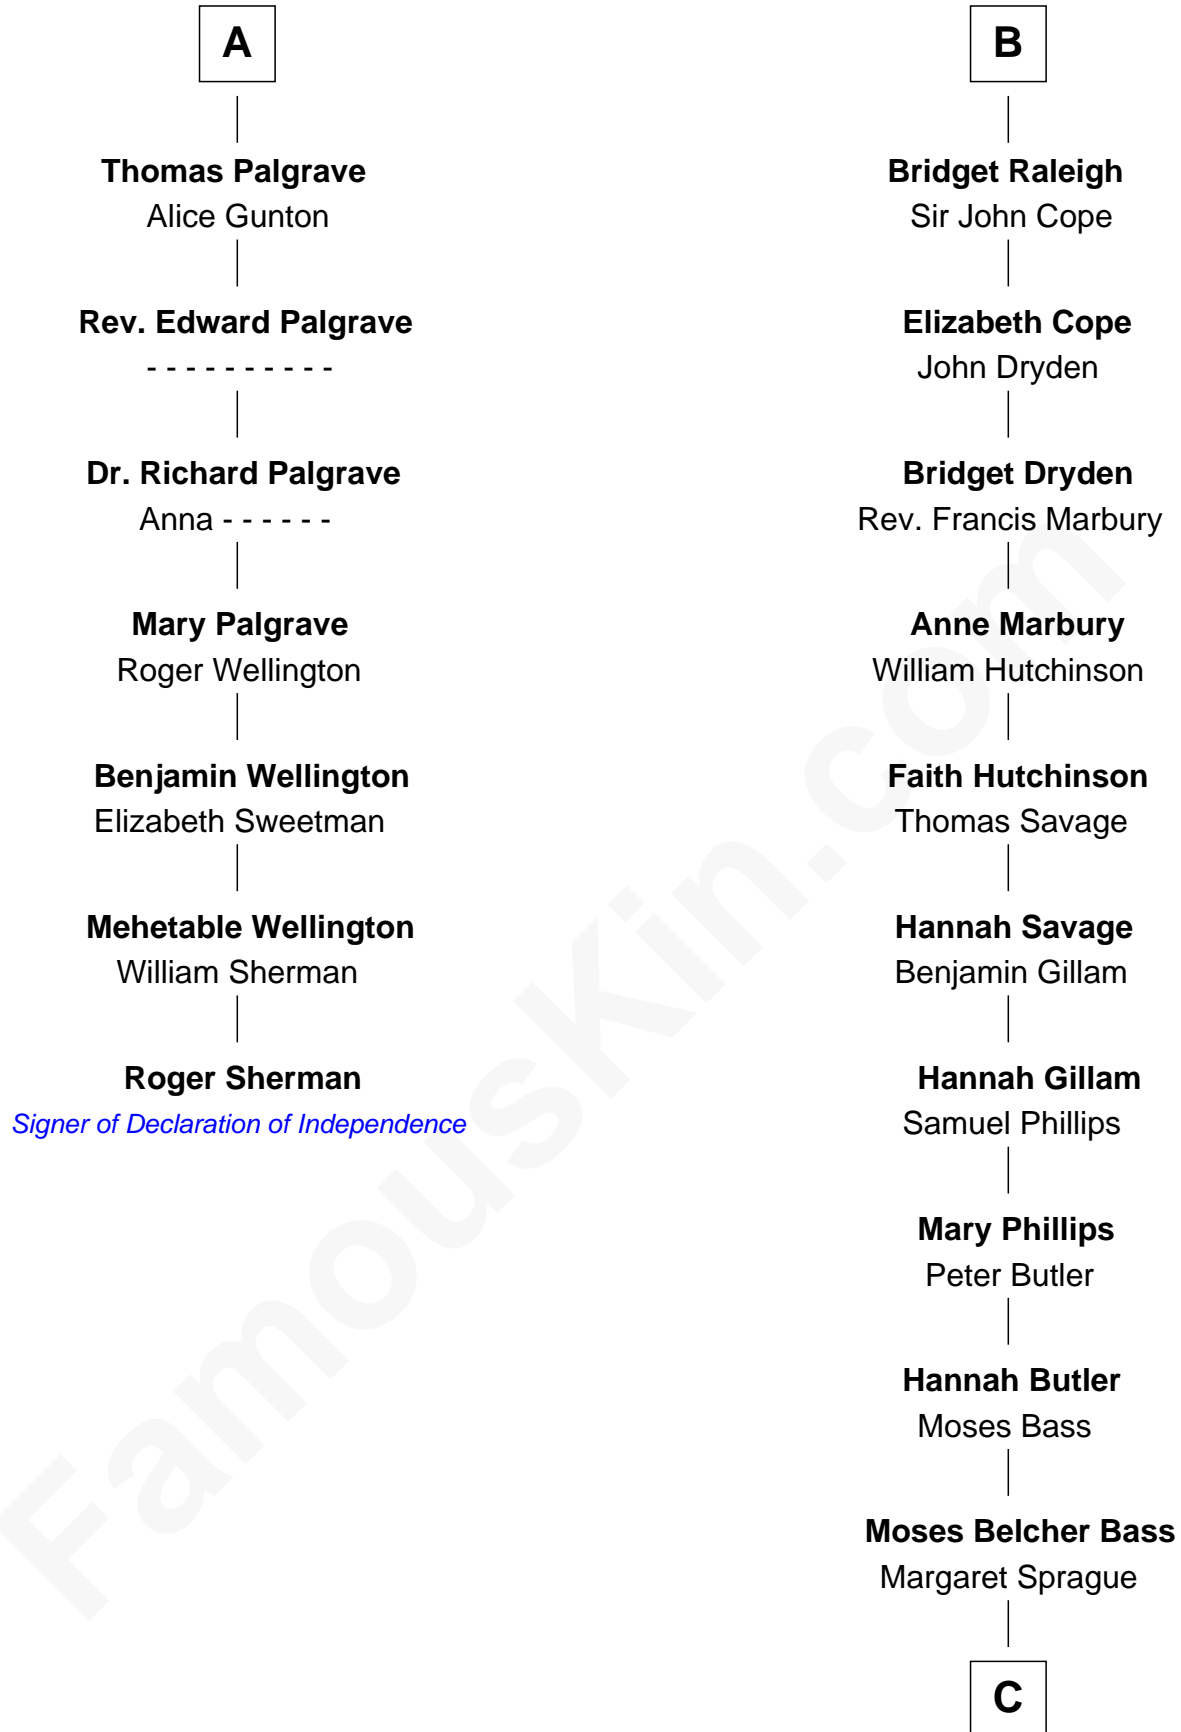

FamousKin.com

Relationship Chart of

Roger Sherman

Signer of the Declaration of Independence

13th cousin 8 times removed of

Erskine Childers

4th President of Ireland

Edmund Fitzalan

Alice de Warenne

C

Mary Butler Bass

Elisha Smith

Cordelia Miller Smith

William Robert Pearmain

Margaret Cushing Pearmain

Dr. Hamilton Osgood