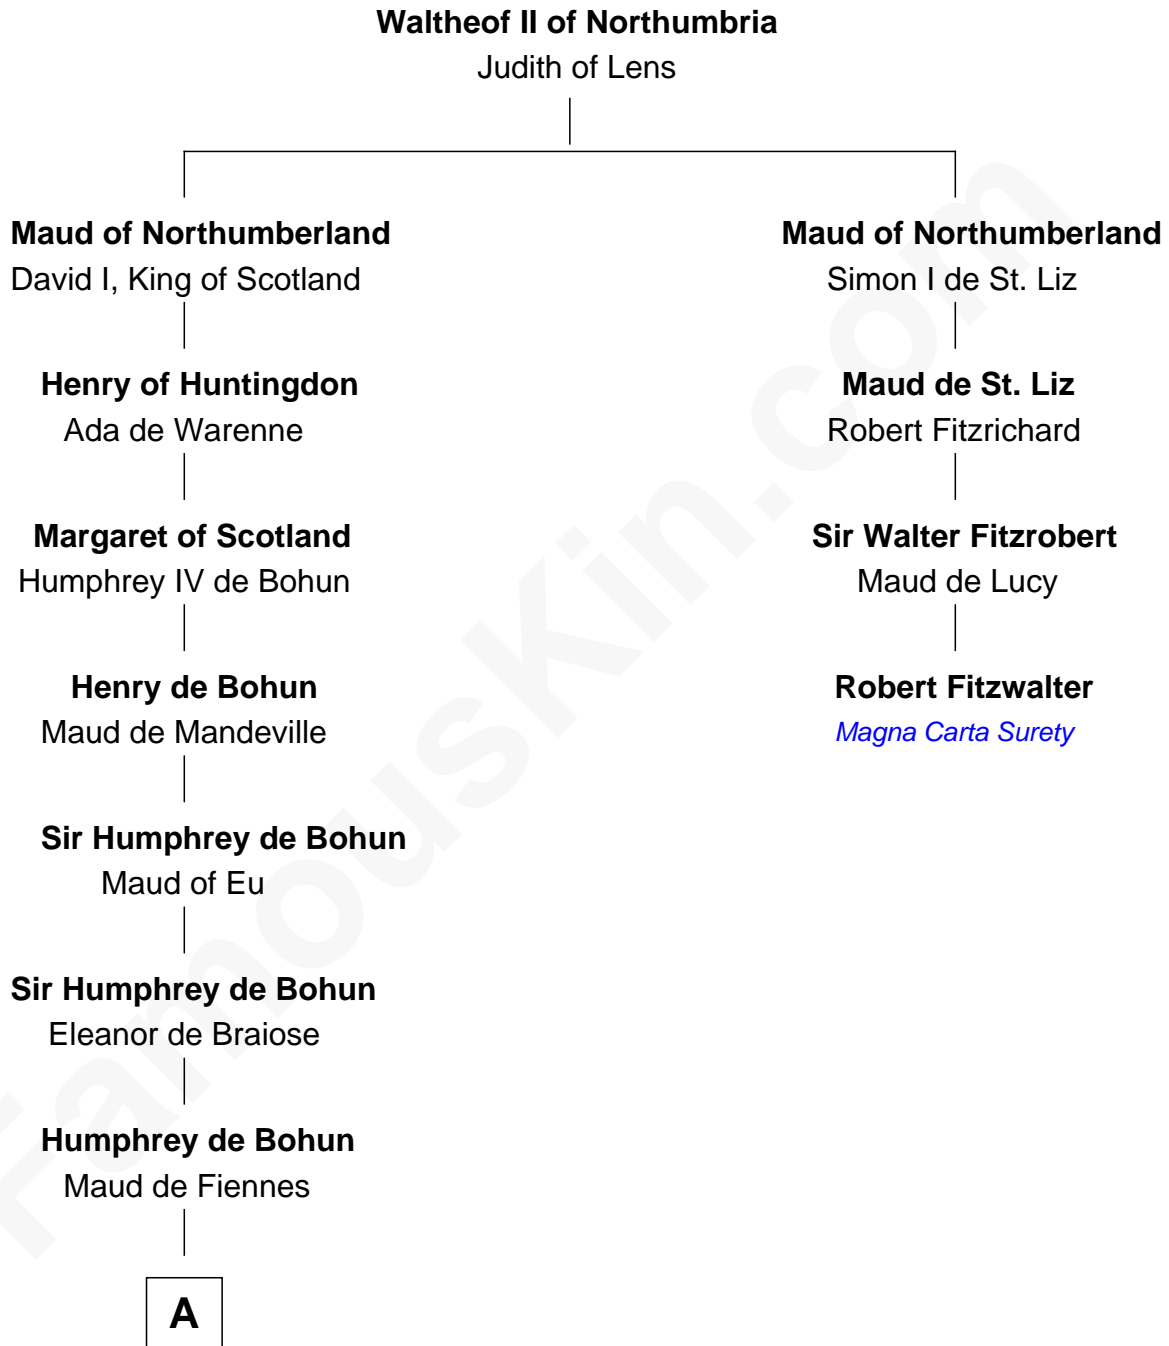

FamousKin.com

Relationship Chart of

Roger Sherman

Signer of the Declaration of Independence

3rd cousin 18 times removed of

Robert Fitzwalter
Magna Carta Surety

A

Humphrey de Bohun
Elizabeth Plantagenet

Sir William de Bohun
Elizabeth de Badlesmere

Elizabeth de Bohun
Sir Richard Fitzalan

Elizabeth Fitzalan
Sir Robert Goushill

Elizabeth Goushill
Sir Robert Wingfield

Elizabeth Wingfield
Sir William Brandon

Eleanor Brandon
John Glemham