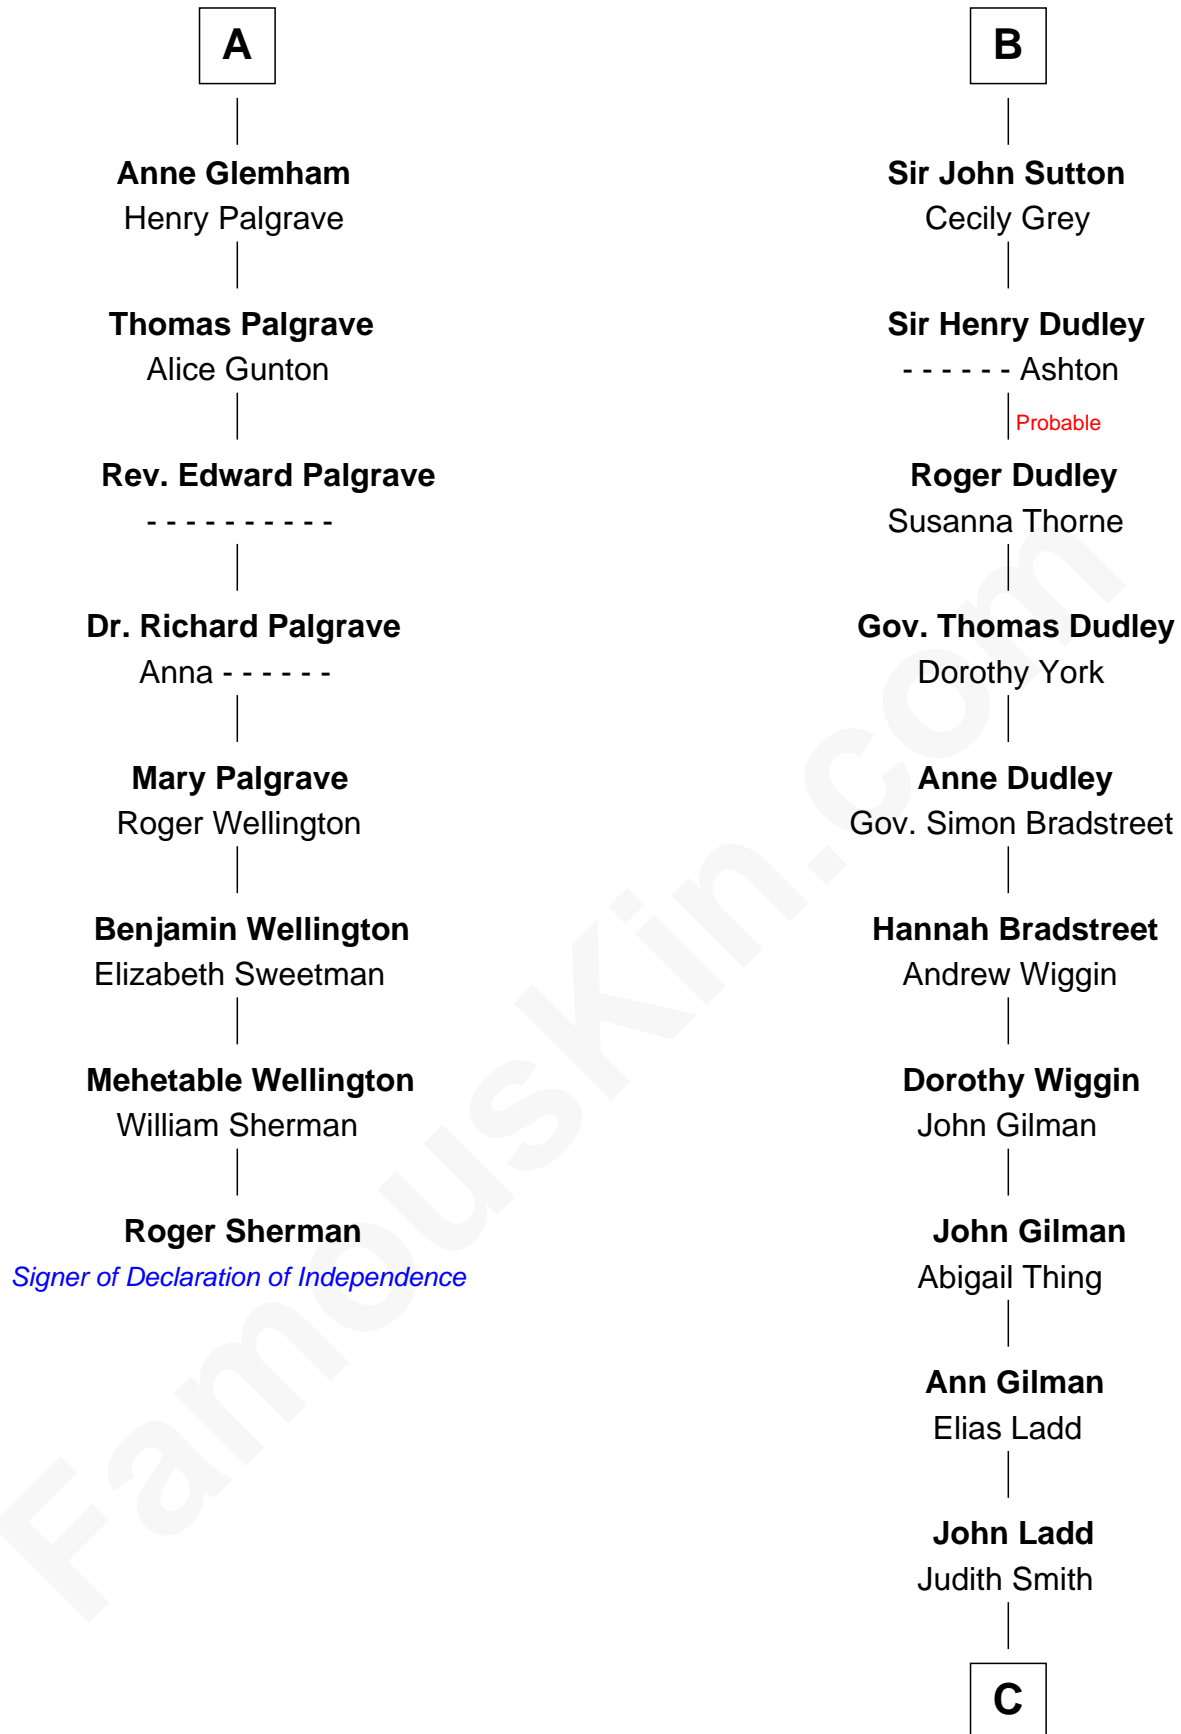

## Relationship Chart of

### Roger Sherman

Signer of the Declaration of Independence

14th cousin 7 times removed of

**Alan Ladd**  
Movie Actor

**C**

—  
**Josiah Ladd**

Nancy Ladd

—  
**Alvaro Ladd**