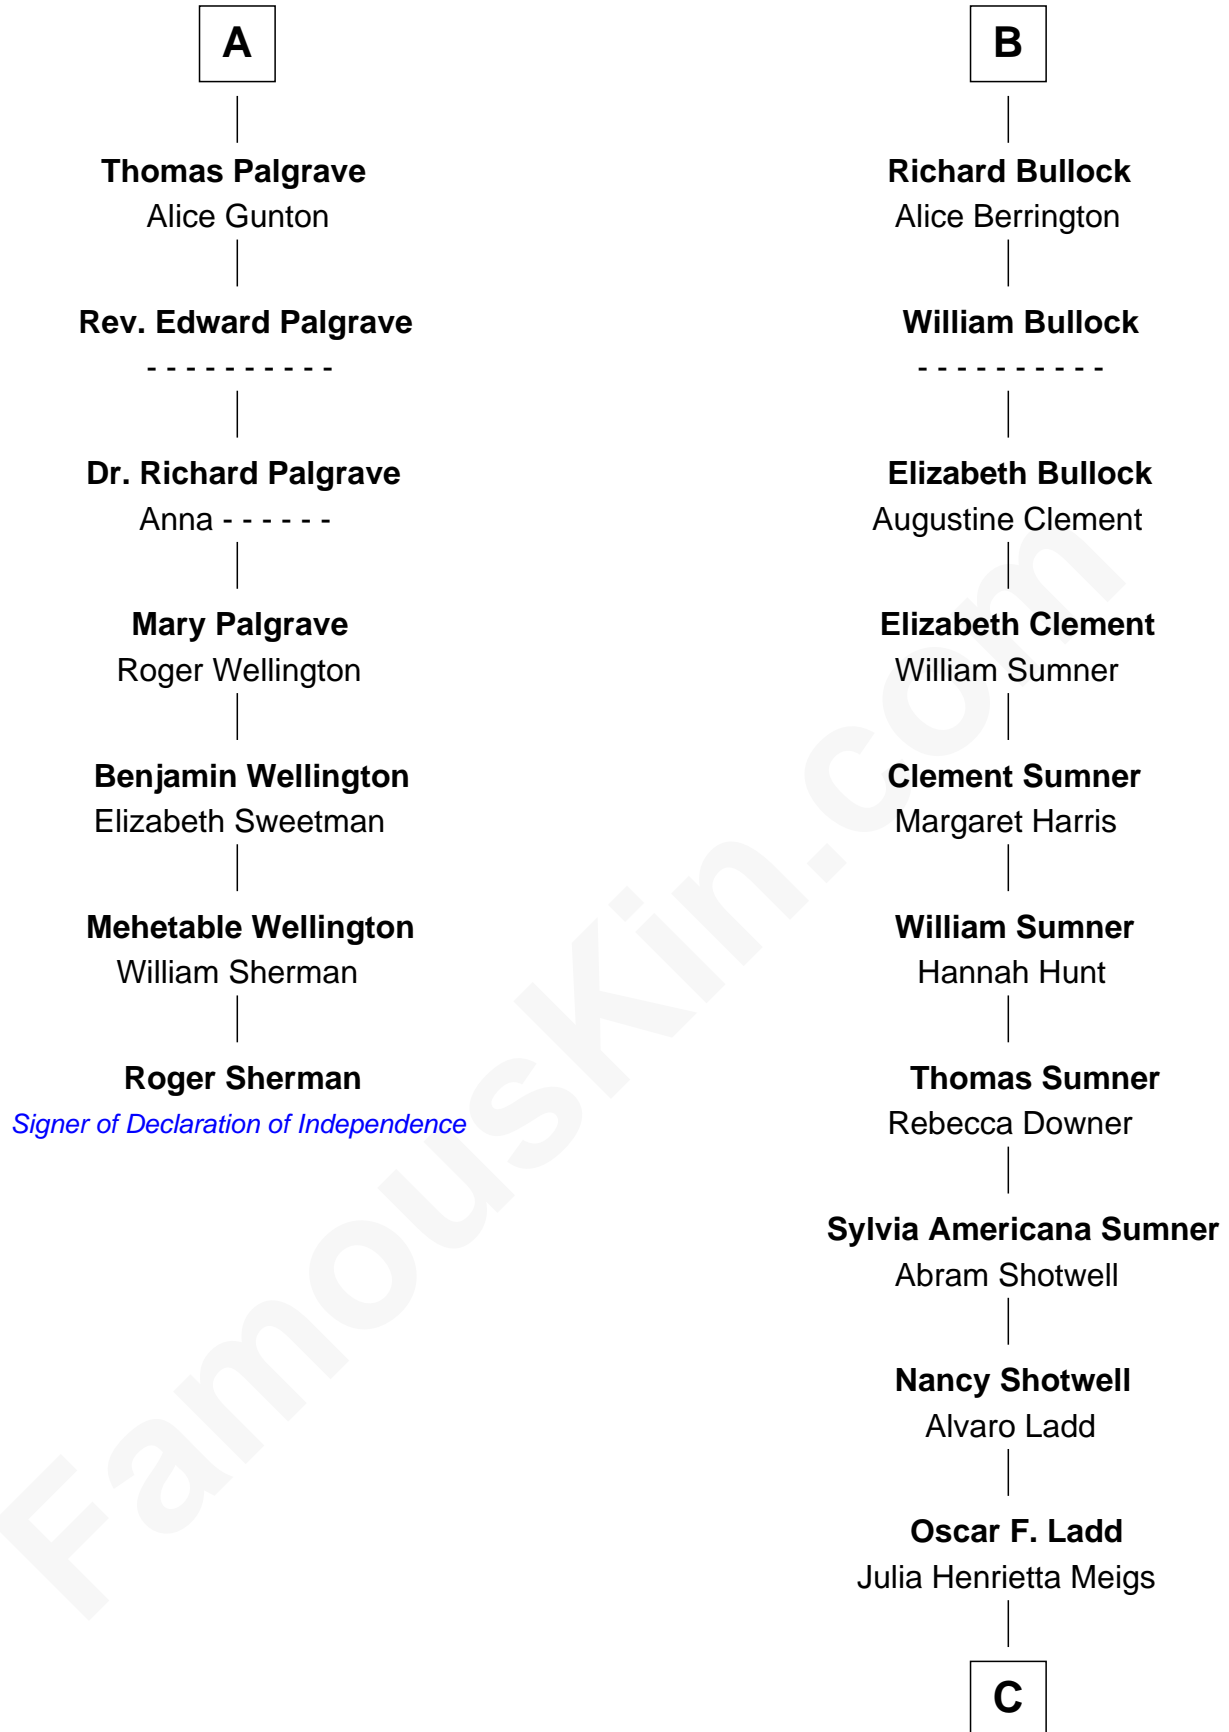

FamousKin.com

Relationship Chart of

Roger Sherman

Signer of the Declaration of Independence

13th cousin 5 times removed of

Alan Ladd

Movie Actor

Bartholomew de Badlesmere

Margaret de Clare

Elizabeth de Badlesmere

Sir William de Bohun

Elizabeth de Bohun

Sir Richard Fitzalan

Elizabeth Fitzalan

Sir Robert Goushill

Elizabeth Goushill

Maud de Badlesmere

John de Vere

Aubrey de Vere

Alice FitzWalter

Sir Richard de Vere

Alice Sergeaux

Sir John de Vere

Elizabeth Howard

Joan de Vere

Sir William Norreys

Margaret Norreys

Gilbert Bullock

Thomas Bullock

Alice Kingsmill

B

C