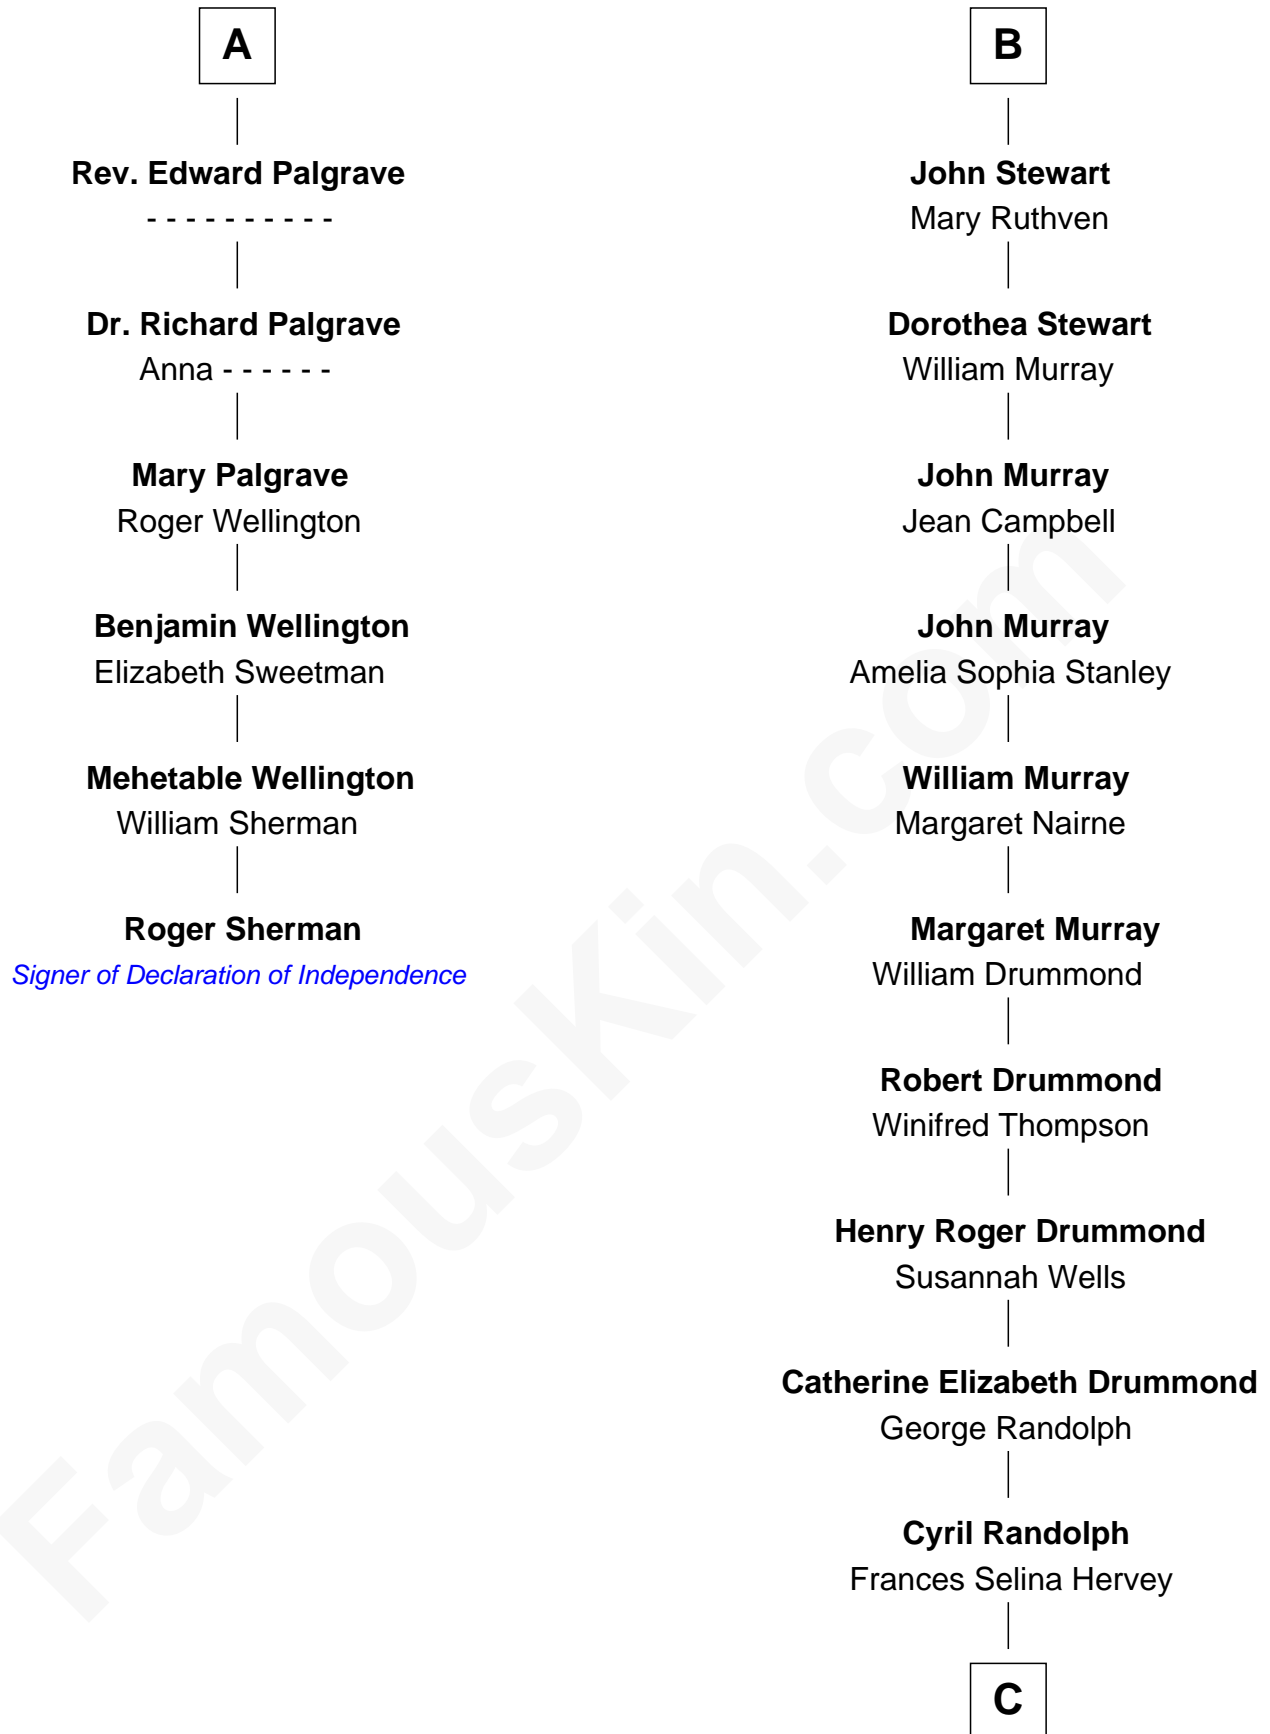

## Relationship Chart of

### Roger Sherman

Signer of the Declaration of Independence

12th cousin 8 times removed of

**Hugh Grant**  
Movie Actor

**C**

**Felton George Randolph**

Emily Margaret Nepean

**Margaret Isobel Randolph**