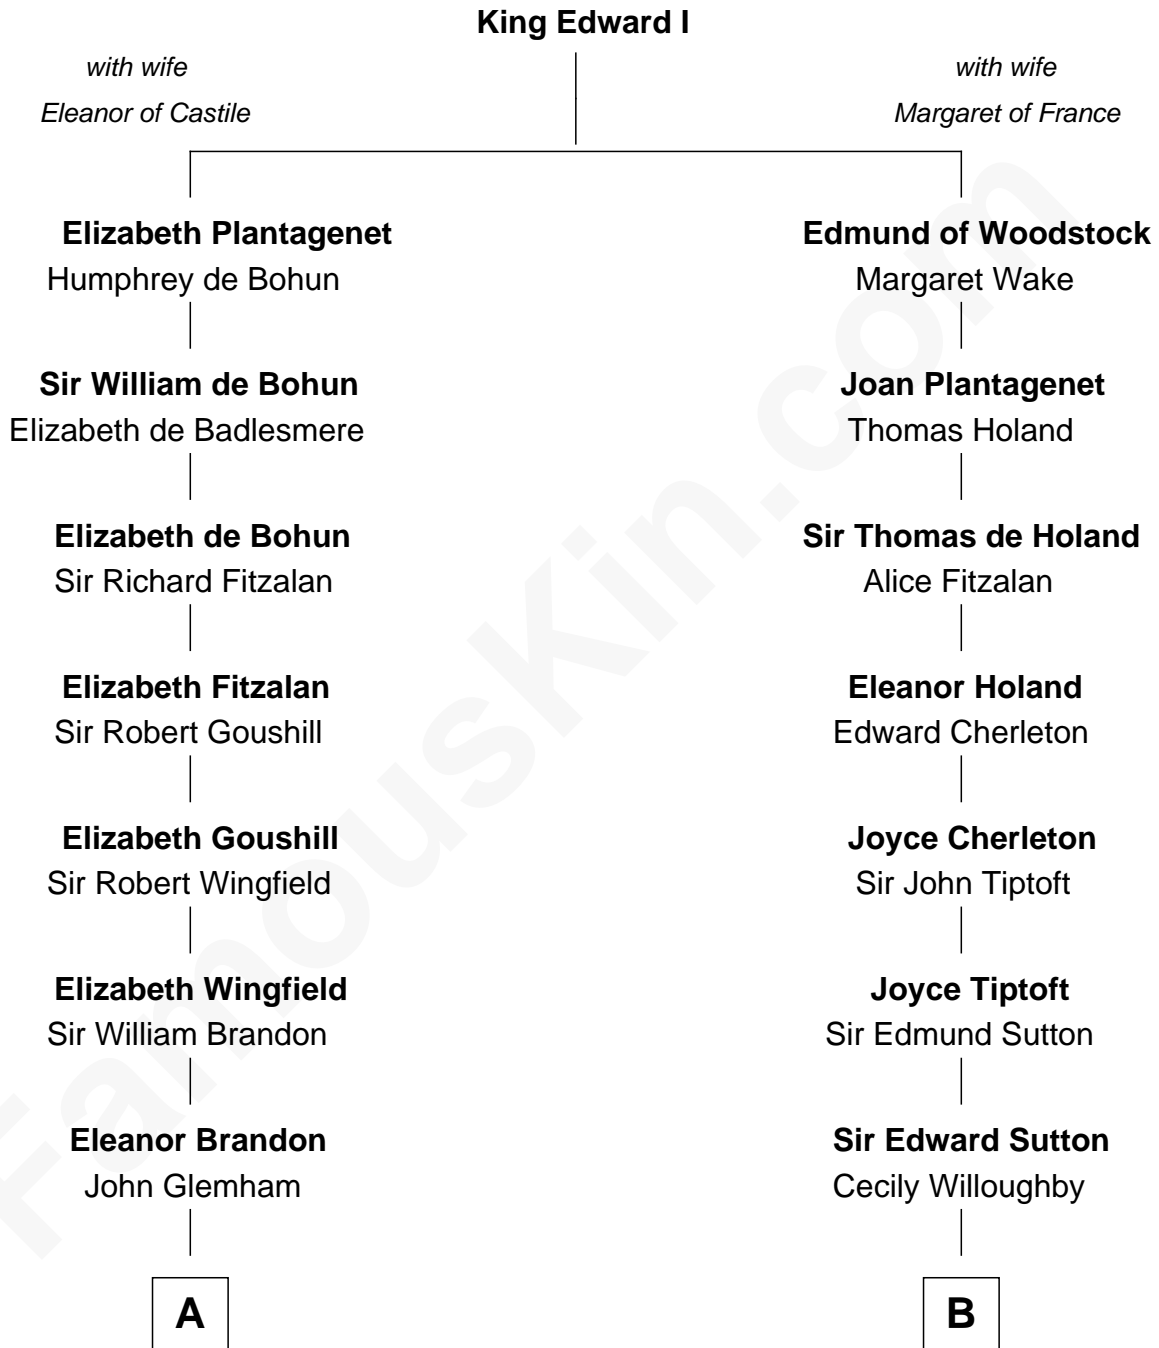

FamousKin.com

Relationship Chart of

Roger Sherman

Signer of the Declaration of Independence

14th cousin 7 times removed of

George Hamilton
TV and Movie Actor

C

William C. Gilman

Mary Ann Stevens

George C. Gilman

Elizabeth Melissa Lane

Lillian C. Gilman

Harry Fuller Hamilton

George William Hamilton

Anne Lucille Stevens

George Hamilton