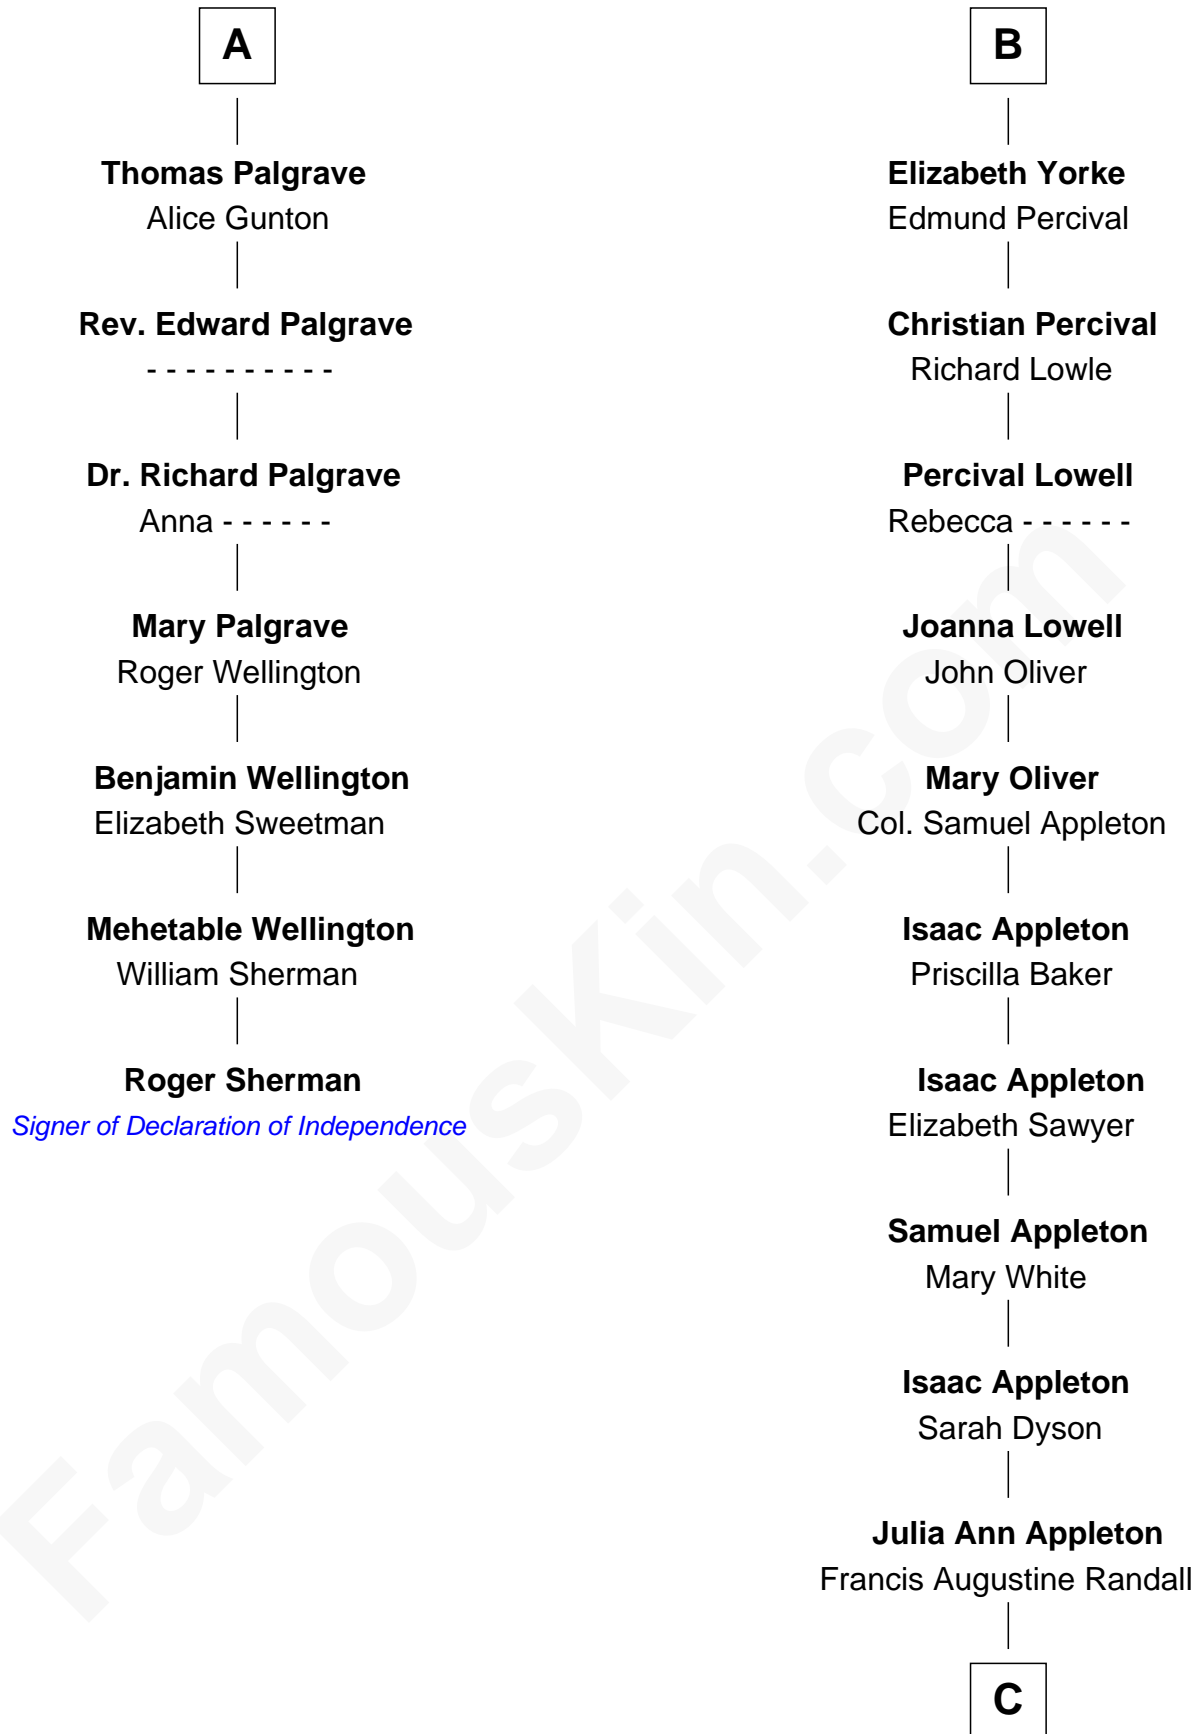

FamousKin.com Relationship Chart of

Roger Sherman

Signer of the Declaration of Independence

13th cousin 8 times removed of

James Spader

TV and Movie Actor

Humphrey de Bohun

Elizabeth Plantagenet

Sir William de Bohun
Elizabeth de Badlesmere

Elizabeth de Bohun
Sir Richard Fitzalan

Elizabeth Fitzalan
Sir Robert Goushill

Elizabeth Goushill
Sir Robert Wingfield

Elizabeth Wingfield
Sir William Brandon

Eleanor Brandon
John Glemham

Anne Glemham
Henry Palgrave

A

Margaret de Bohun
Sir Hugh de Courtnay

Elizabeth de Courtnay
Sir Andrew Luttrell

Sir Hugh Luttrell
Catherine de Beaumont

Sir John Luttrell
Margaret Touchet

Sir James Luttrell
Elizabeth Courtnay

Sir Hugh Luttrell
Margaret Hill

Eleanor Luttrell
Roger Yorke

B

C

Julia M. Randall

William E. Fraser

Edward Abbott Fraser

Myrtle H. Brown