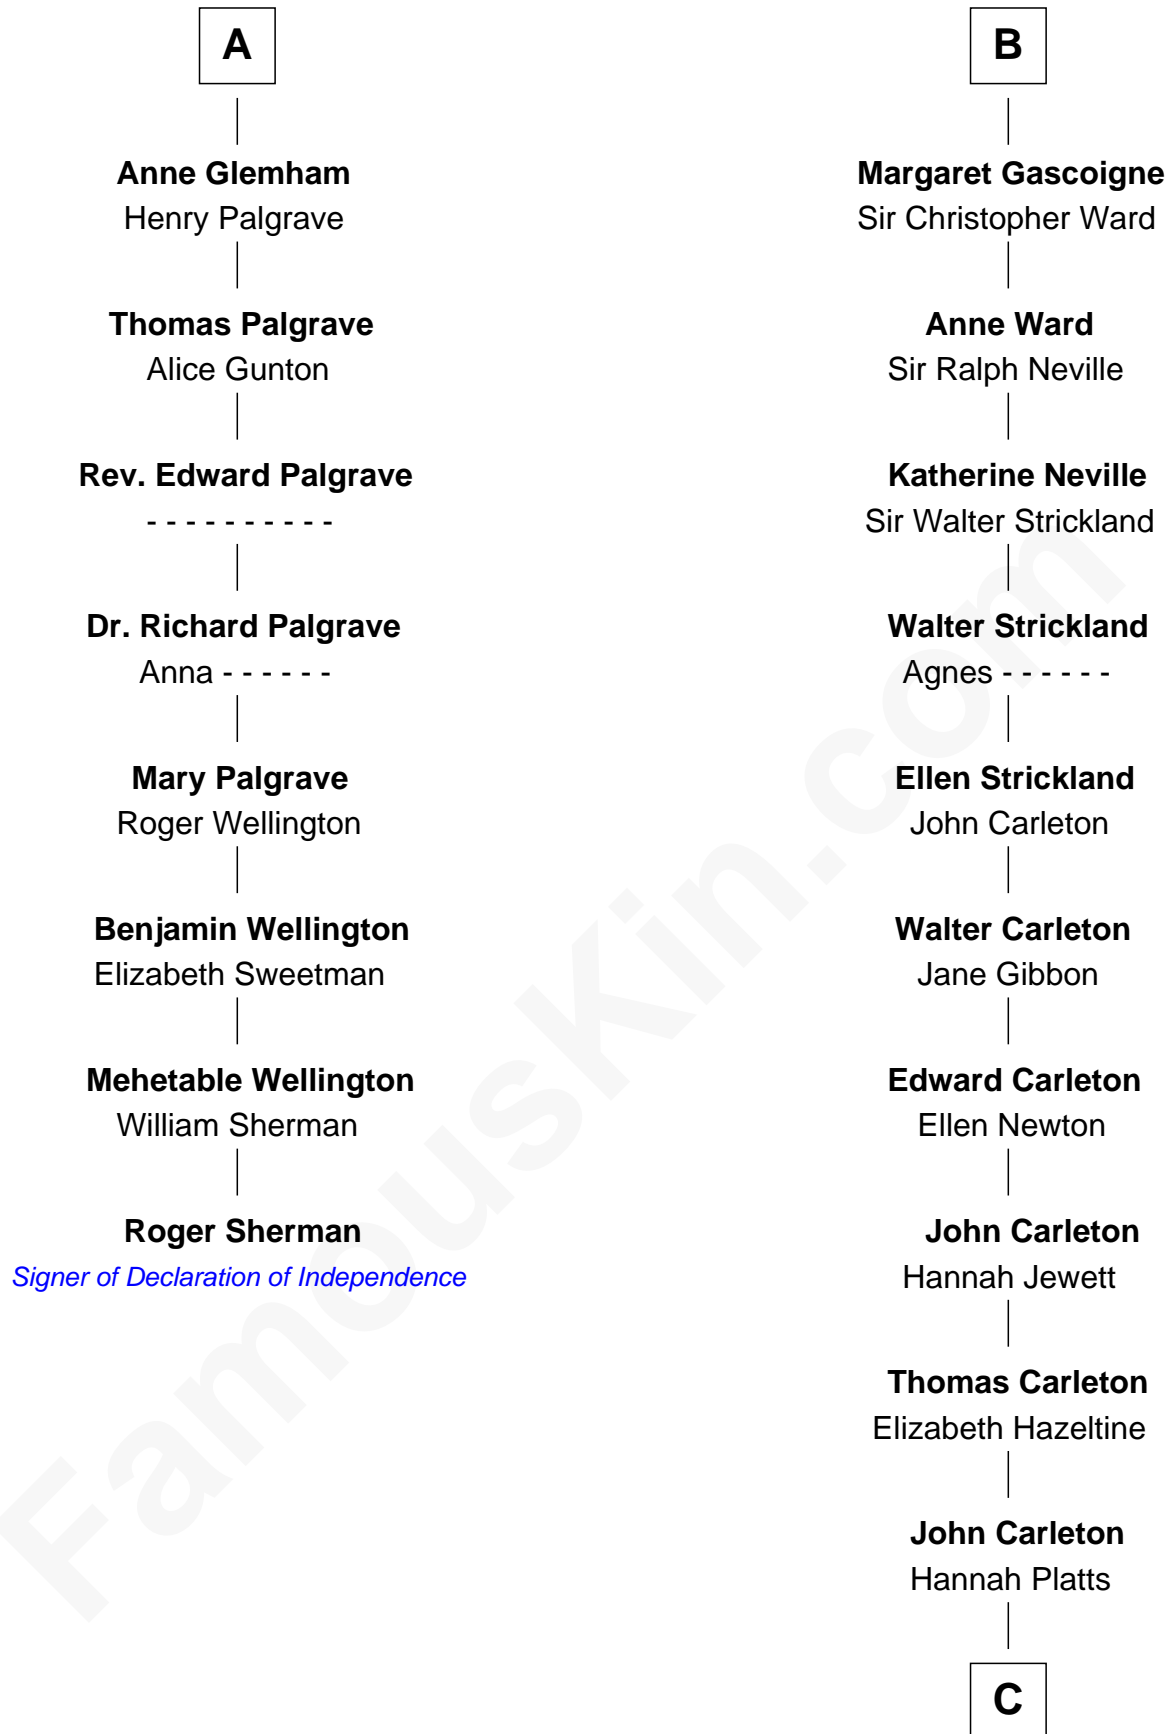

FamousKin.com

Relationship Chart of

Roger Sherman

Signer of the Declaration of Independence

14th cousin 6 times removed of

Charles A. Pillsbury

Co-Founder of C.A. Pillsbury Co.

C

—
Moses Carleton

Margaret Sprake

—
Henry Carleton

Polly Greeley

—
Margaret Sprague Carleton

George Alfred Pillsbury

—
Charles A. Pillsbury

Co-Founder of C.A. Pillsbury Co.