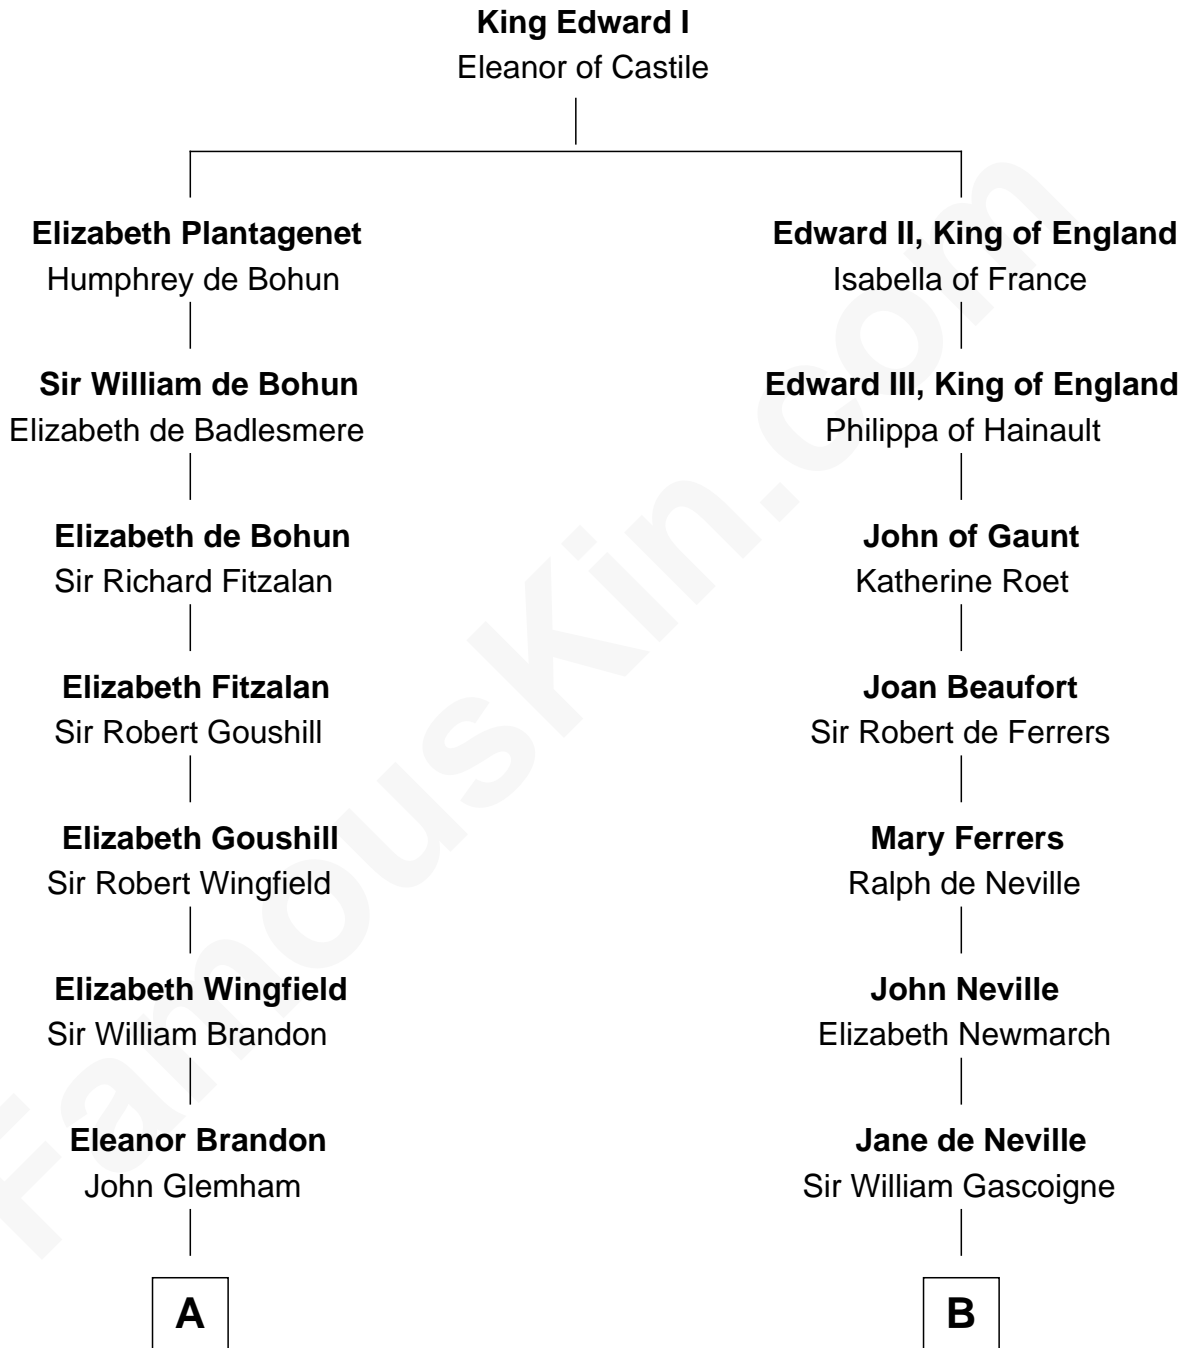

FamousKin.com

Relationship Chart of

Roger Sherman

Signer of the Declaration of Independence

14th cousin 6 times removed of

Charles A. Pillsbury

Co-Founder of C.A. Pillsbury Co.

C

—
Moses Carleton

Margaret Sprake

—
Henry Carleton

Polly Greeley

—
Margaret Sprague Carleton

George Alfred Pillsbury

—
Charles A. Pillsbury

Co-Founder of C.A. Pillsbury Co.