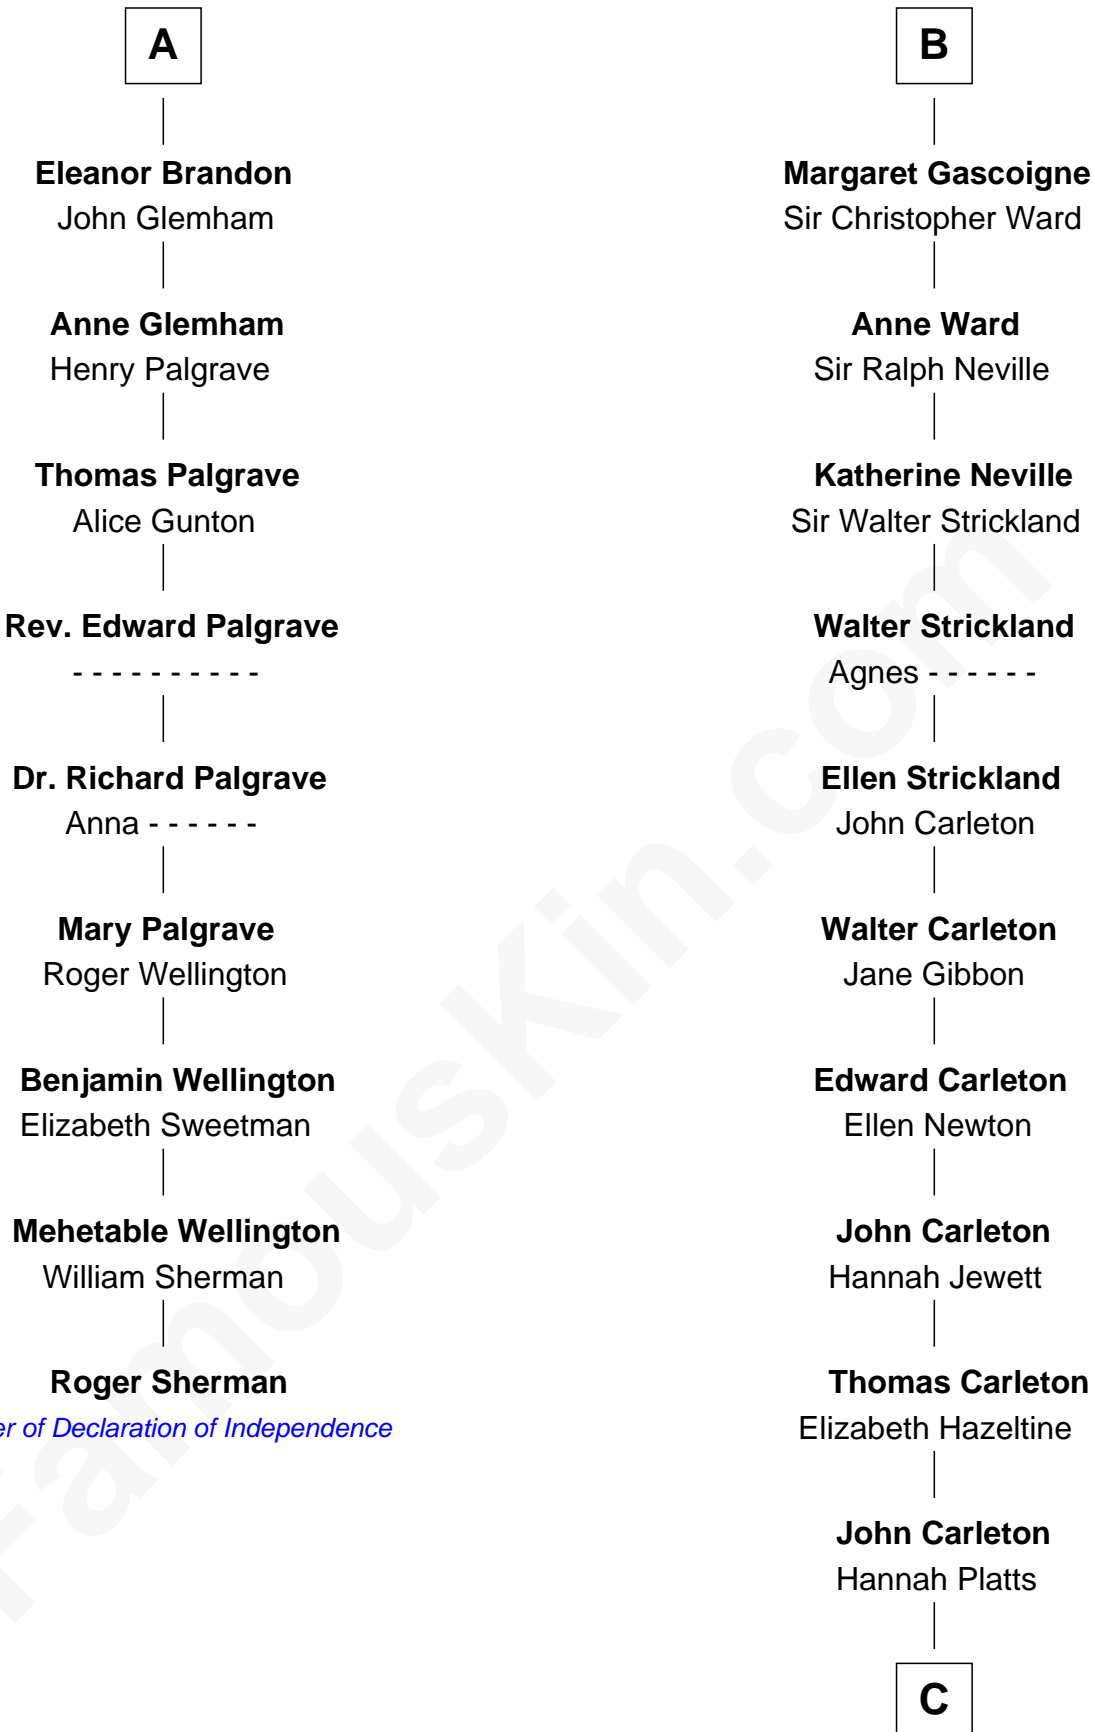

FamousKin.com

Relationship Chart of

Roger Sherman

Signer of the Declaration of Independence

15th cousin 5 times removed of

Charles A. Pillsbury

Co-Founder of C.A. Pillsbury Co.

C

—
Moses Carleton

Margaret Sprake

—
Henry Carleton

Polly Greeley

—
Margaret Sprague Carleton

George Alfred Pillsbury

—
Charles A. Pillsbury

Co-Founder of C.A. Pillsbury Co.