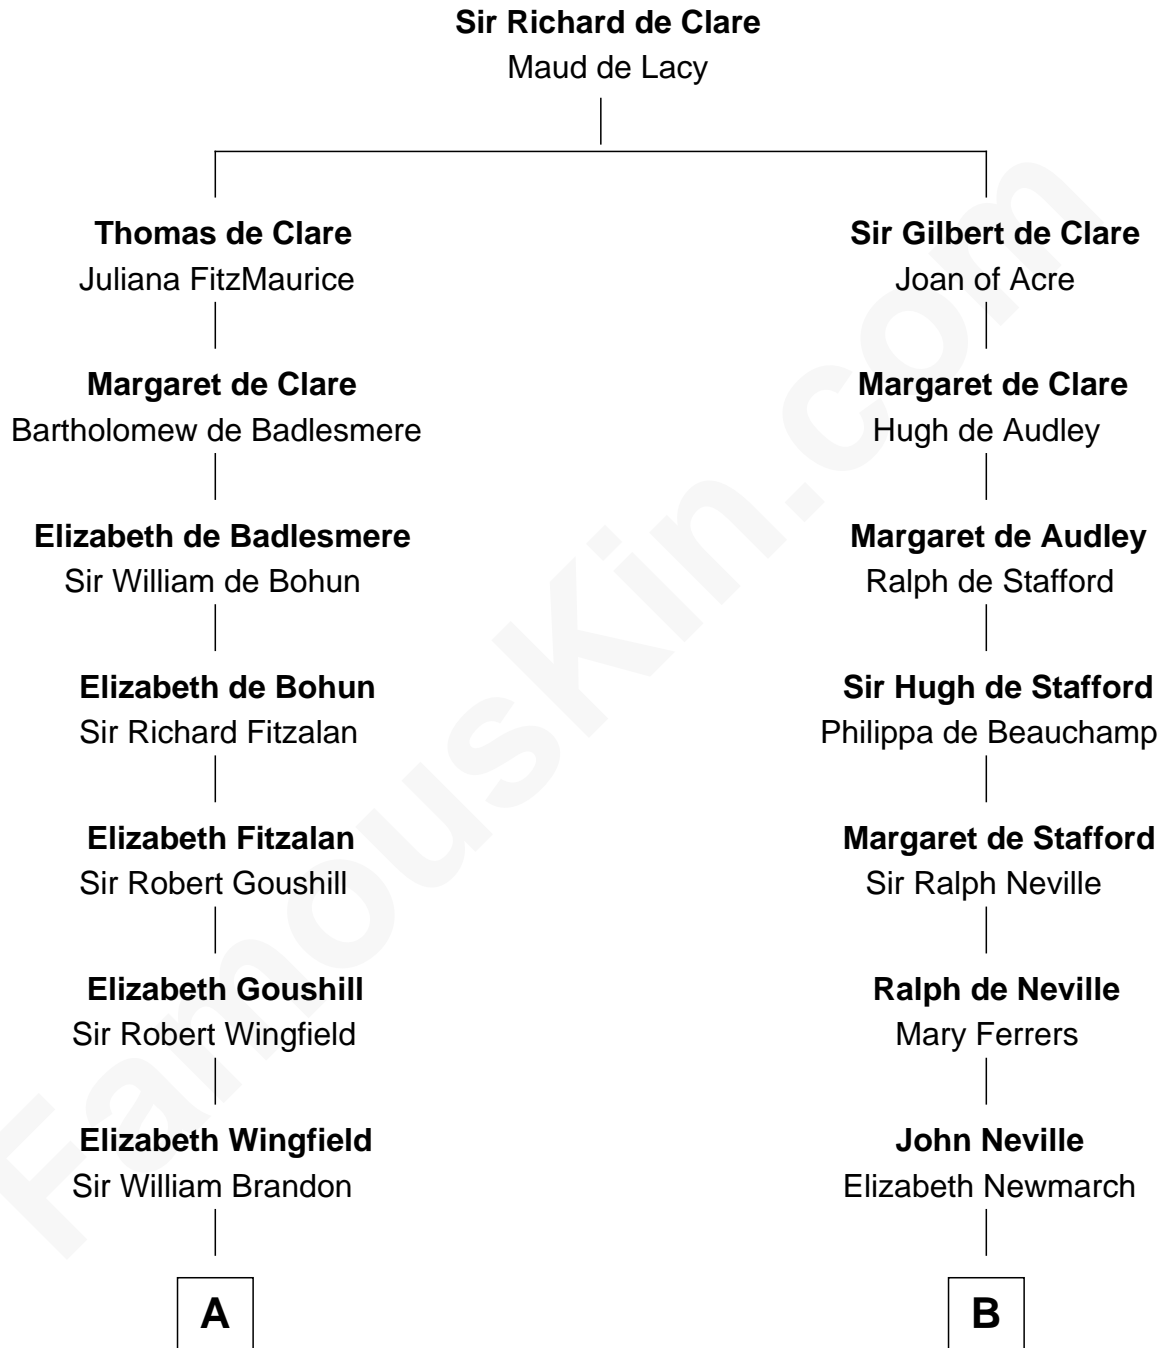

FamousKin.com

Relationship Chart of

Roger Sherman

Signer of the Declaration of Independence

15th cousin 6 times removed of

Charles A. Pillsbury

Co-Founder of C.A. Pillsbury Co.

C

John Carleton

Hannah Platts

Moses Carleton

Margaret Sprake

Henry Carleton

Polly Greeley

Margaret Sprague Carleton

George Alfred Pillsbury