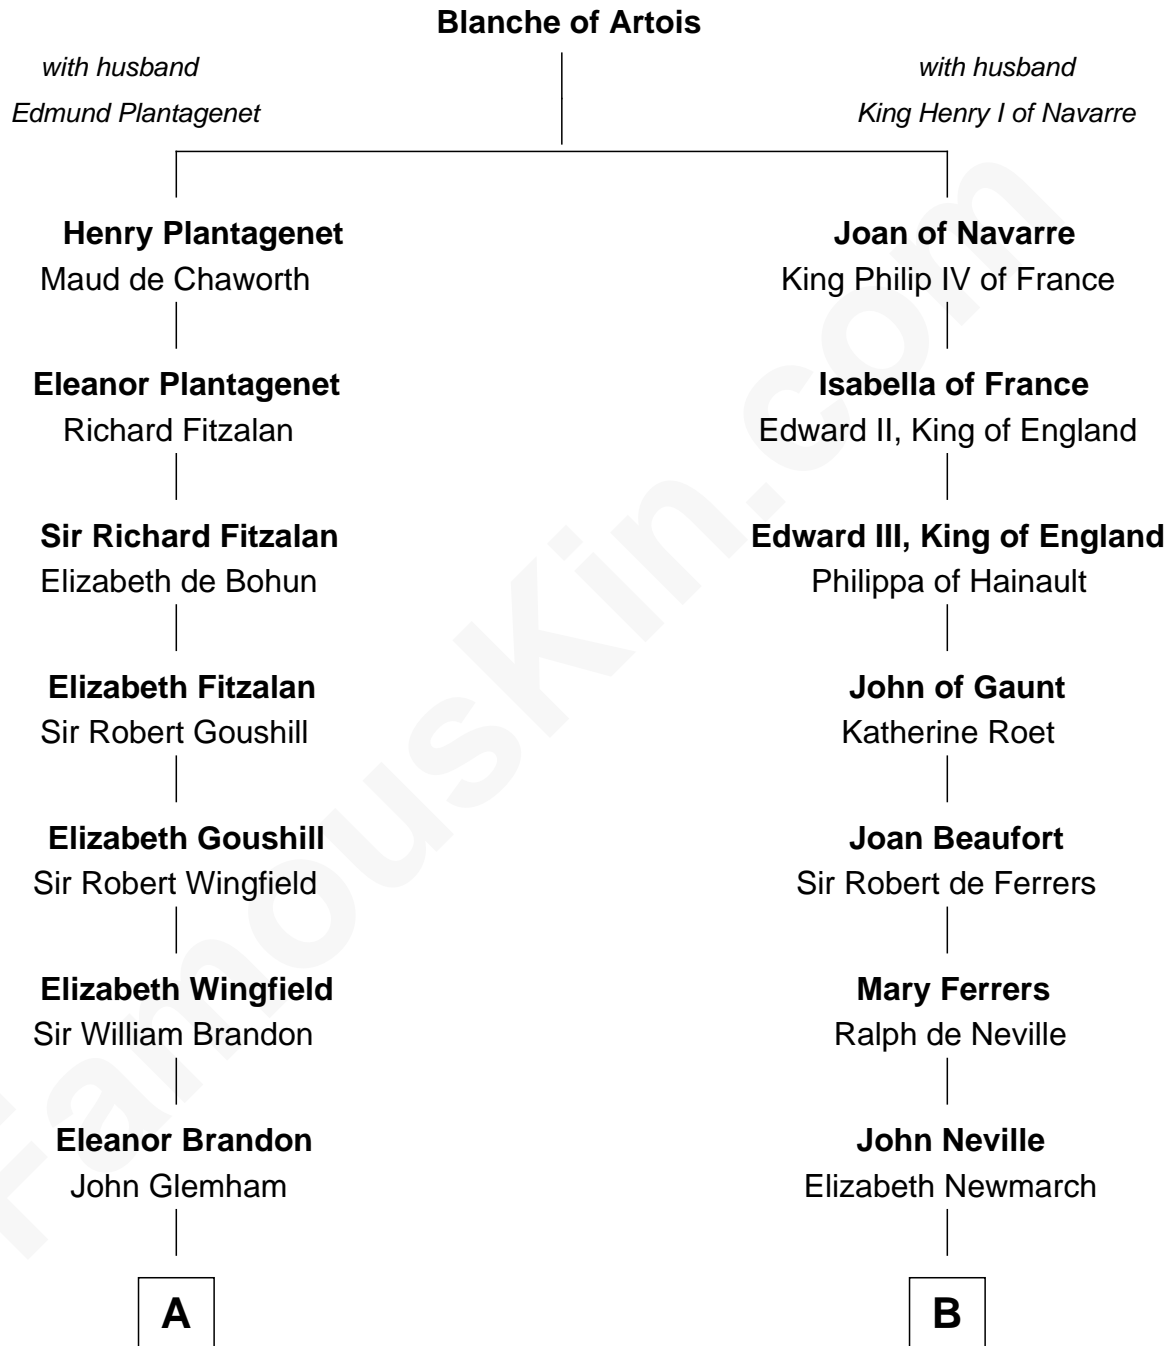

FamousKin.com

Relationship Chart of

Roger Sherman

Signer of the Declaration of Independence

14th cousin 7 times removed of

Charles A. Pillsbury

Co-Founder of C.A. Pillsbury Co.

C

John Carleton

Hannah Platts

Moses Carleton

Margaret Sprake

Henry Carleton

Polly Greeley

Margaret Sprague Carleton

George Alfred Pillsbury