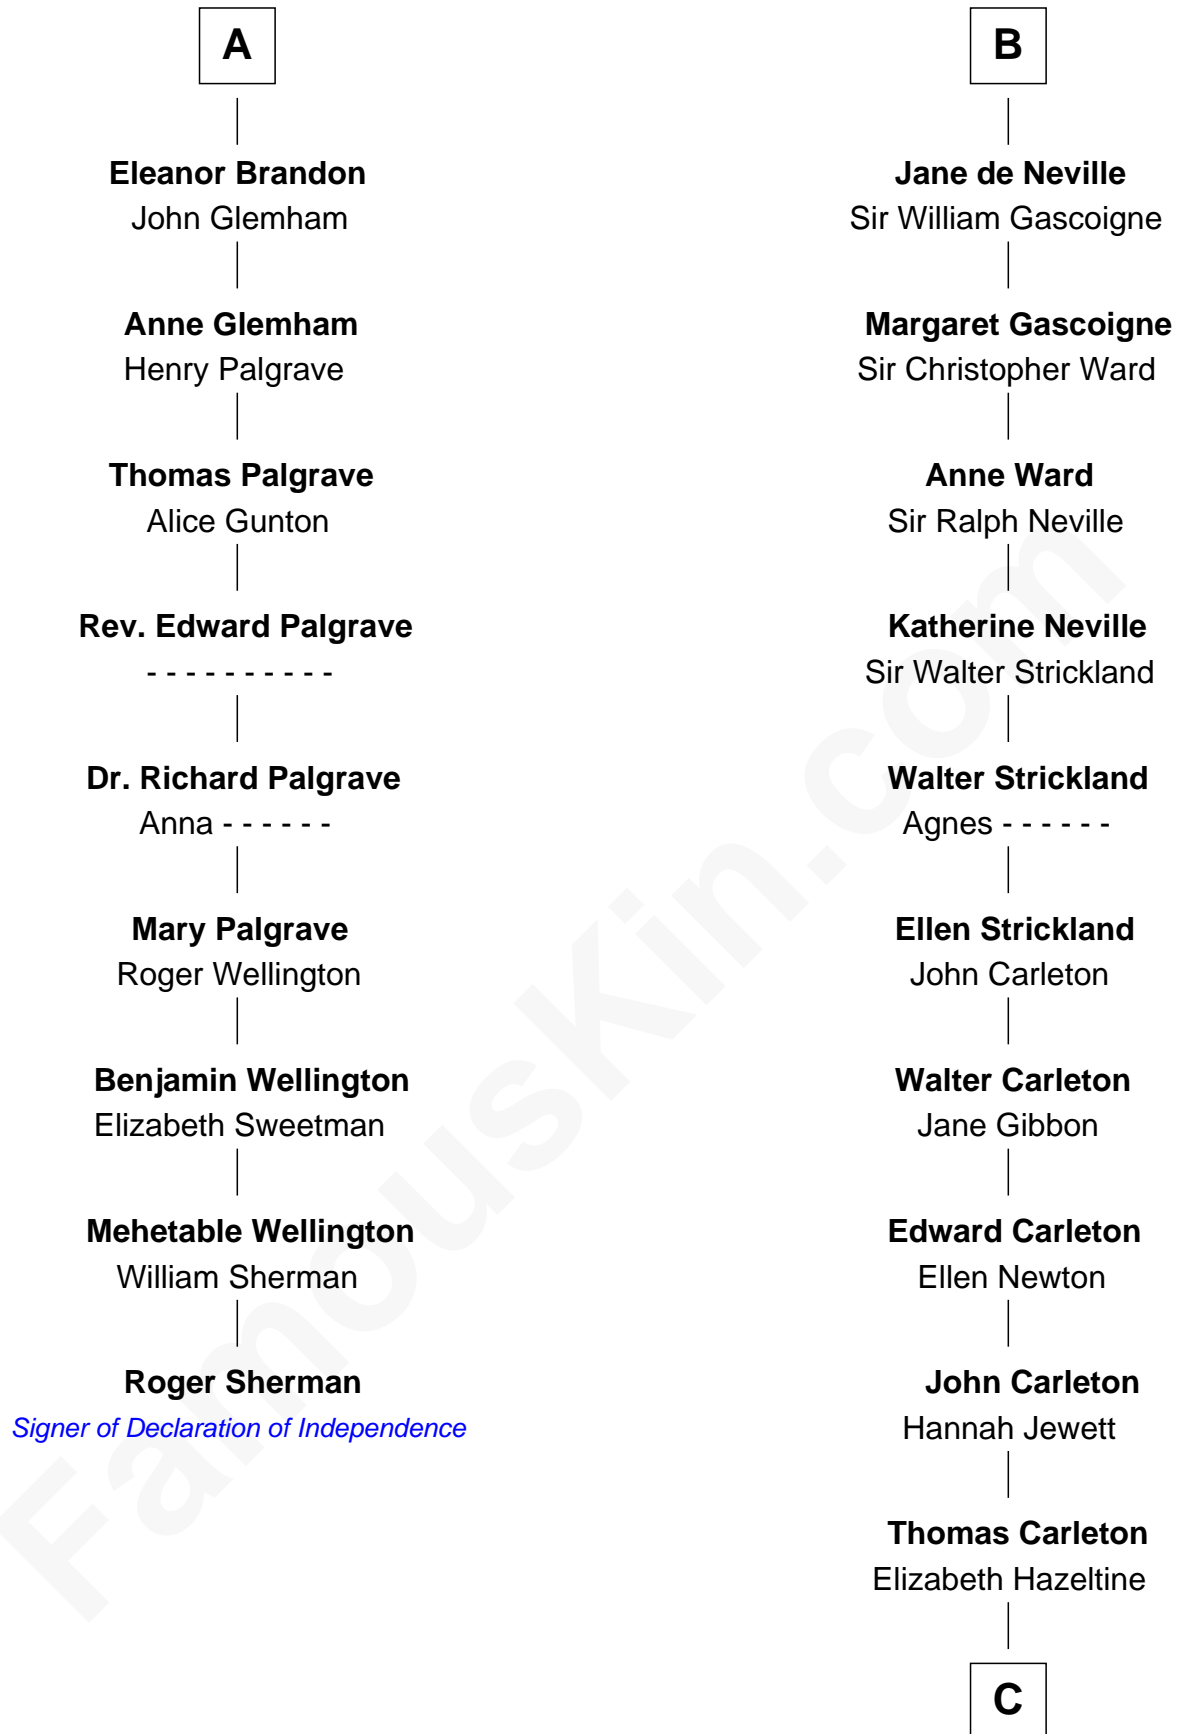

FamousKin.com

Relationship Chart of

Roger Sherman

Signer of the Declaration of Independence

15th cousin 6 times removed of

Charles A. Pillsbury

Co-Founder of C.A. Pillsbury Co.

Sir Humphrey de Bohun

Eleanor de Braiose

C

John Carleton

Hannah Platts

Moses Carleton

Margaret Sprake

Henry Carleton

Polly Greeley