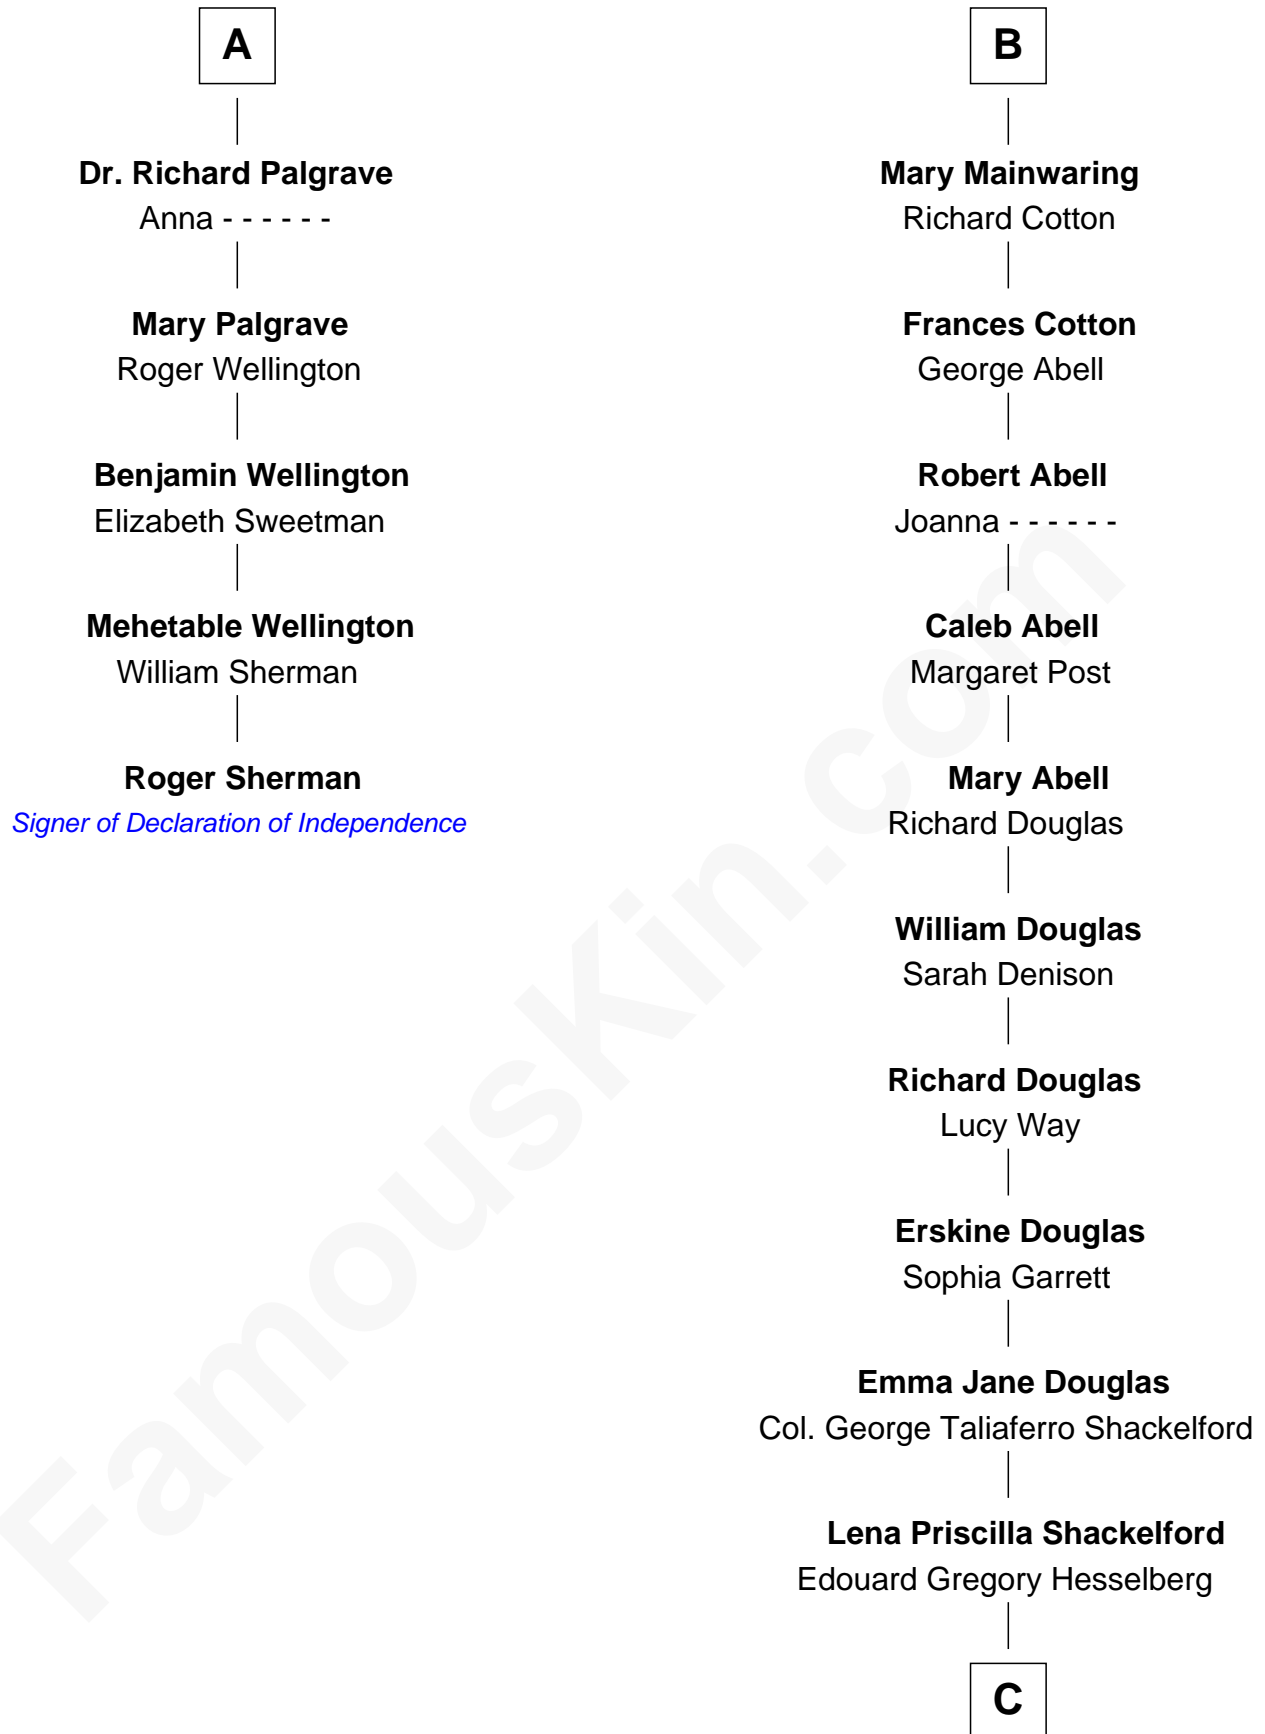

FamousKin.com

Relationship Chart of

Roger Sherman

Signer of the Declaration of Independence

11th cousin 8 times removed of

Illeana Douglas

TV and Movie Actress

Sir Richard Fitzalan

Elizabeth de Bohun

C

Melvyn Edouard Hesselberg

Rosalind Hightower

Gregory Hesselberg

Joan Georgescu

Illeana Douglas

TV and Movie Actress