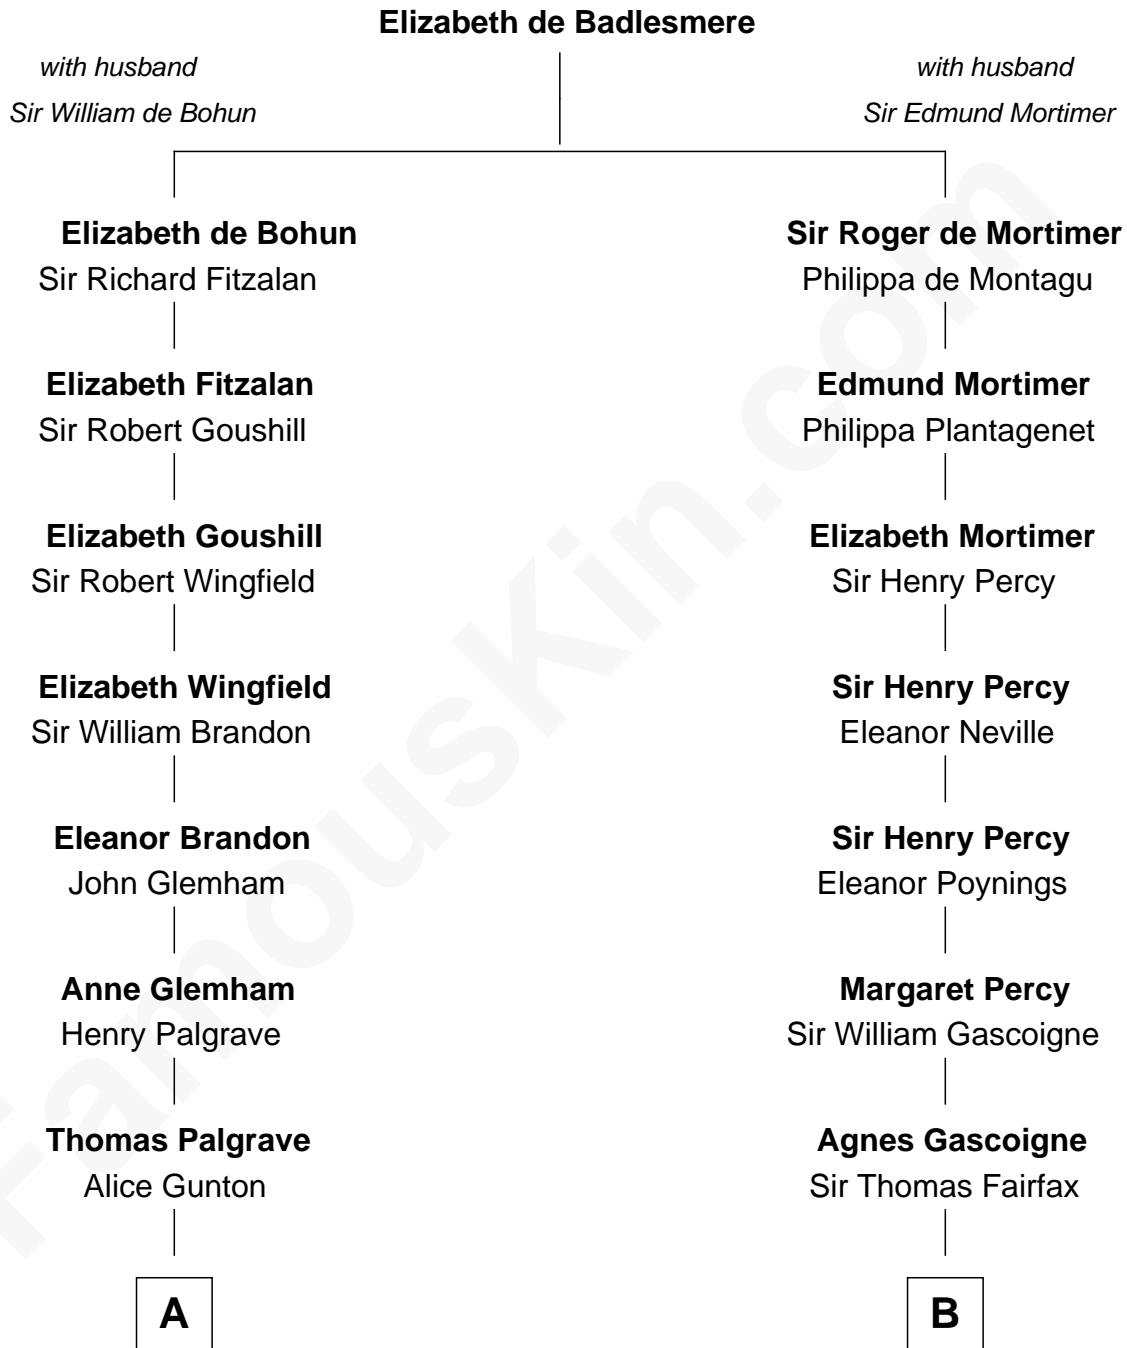

## Relationship Chart of

### Roger Sherman

*Signer of the Declaration of Independence*

12th cousin 9 times removed of

### Catherine Middleton

*Princess of Wales*

C

Francis Martineau Lupton

Harriet Albina Davis

Olive Christina Lupton

Richard Noel Middleton

Peter Francis Middleton

Valerie Glassborow

Michael Francis Middleton

Carole Elizabeth Goldsmith

Catherine Middleton

*Princess of Wales*