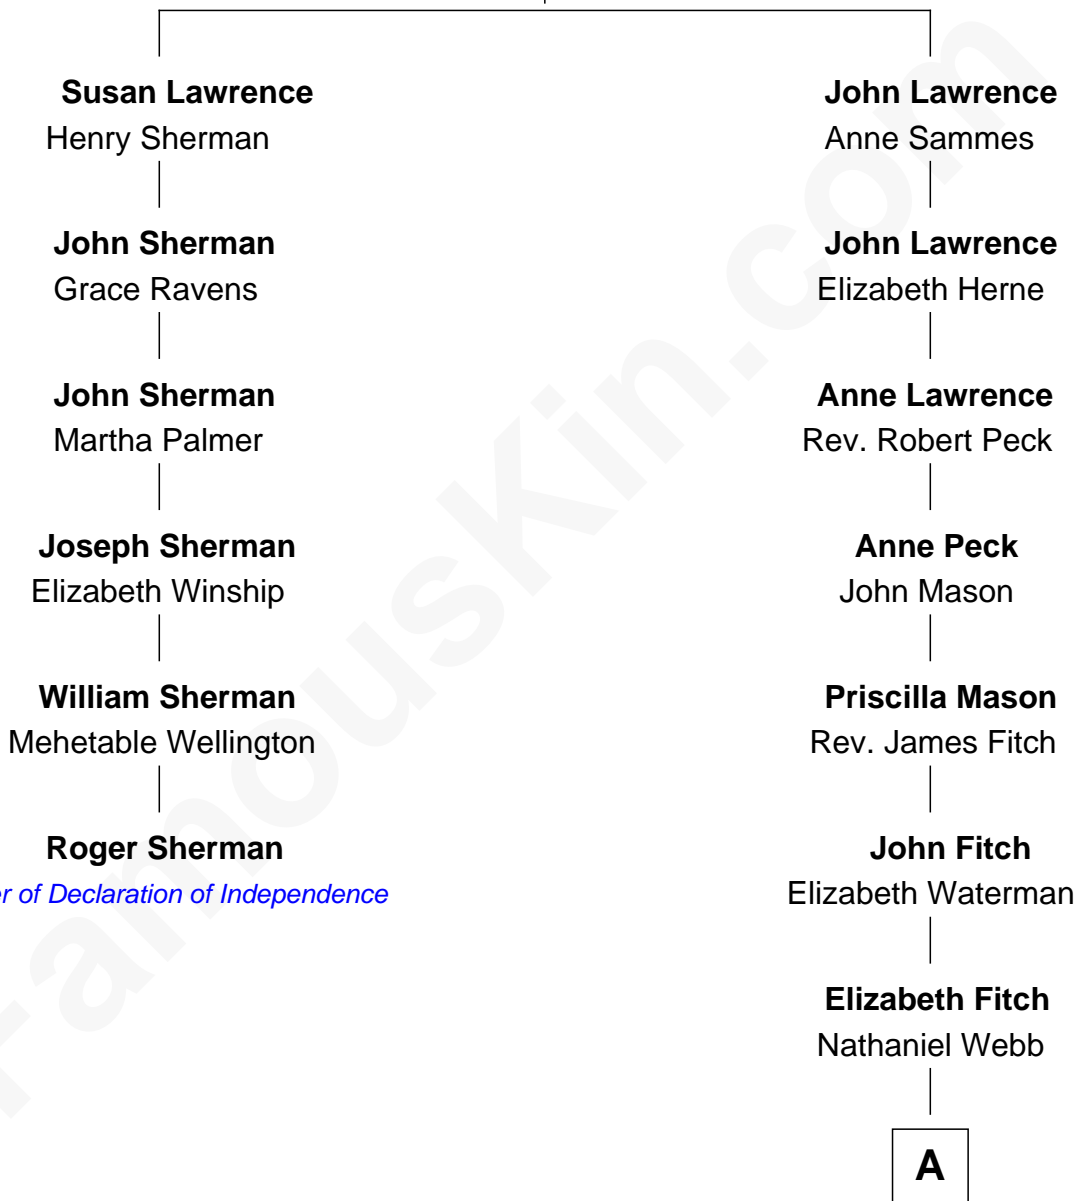

FamousKin.com

Relationship Chart of

Roger Sherman

Signer of the Declaration of Independence

5th cousin 6 times removed of

William Rufus Day

36th U.S. Secretary of State

John Lawrence

A

Nathaniel Webb

Zerviah Abbe

Lucretia Webb

Zephaniah Swift

Lucretia A. Swift

Rufus Paine Spalding

Emily Swift Spalding