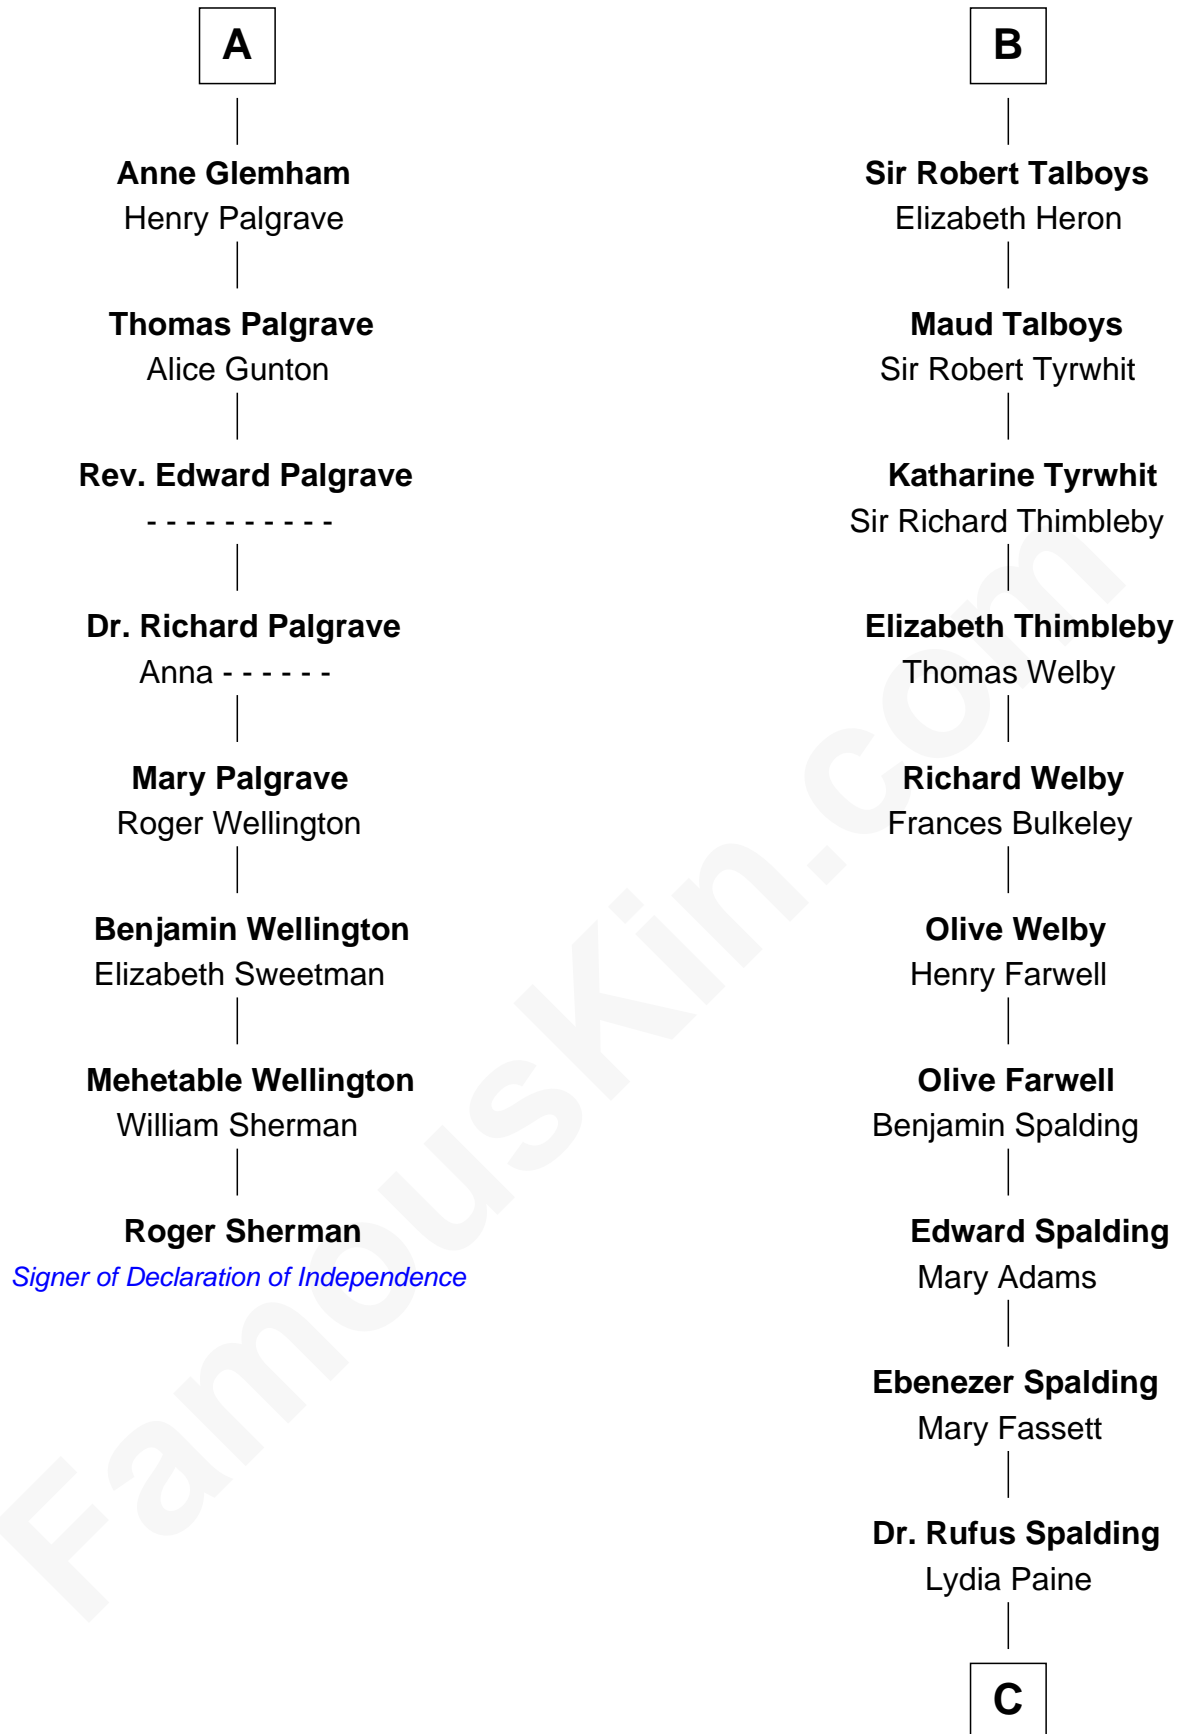

## Relationship Chart of Roger Sherman

*Signer of the Declaration of Independence*

14th cousin 5 times removed of

**William Rufus Day**

*36th U.S. Secretary of State*

**C**

—  
**Rufus Paine Spalding**

Lucretia A. Swift

—  
**Emily Swift Spalding**

Luther Day

—  
**William Rufus Day**

*36th U.S. Secretary of State*

FamousKin.com