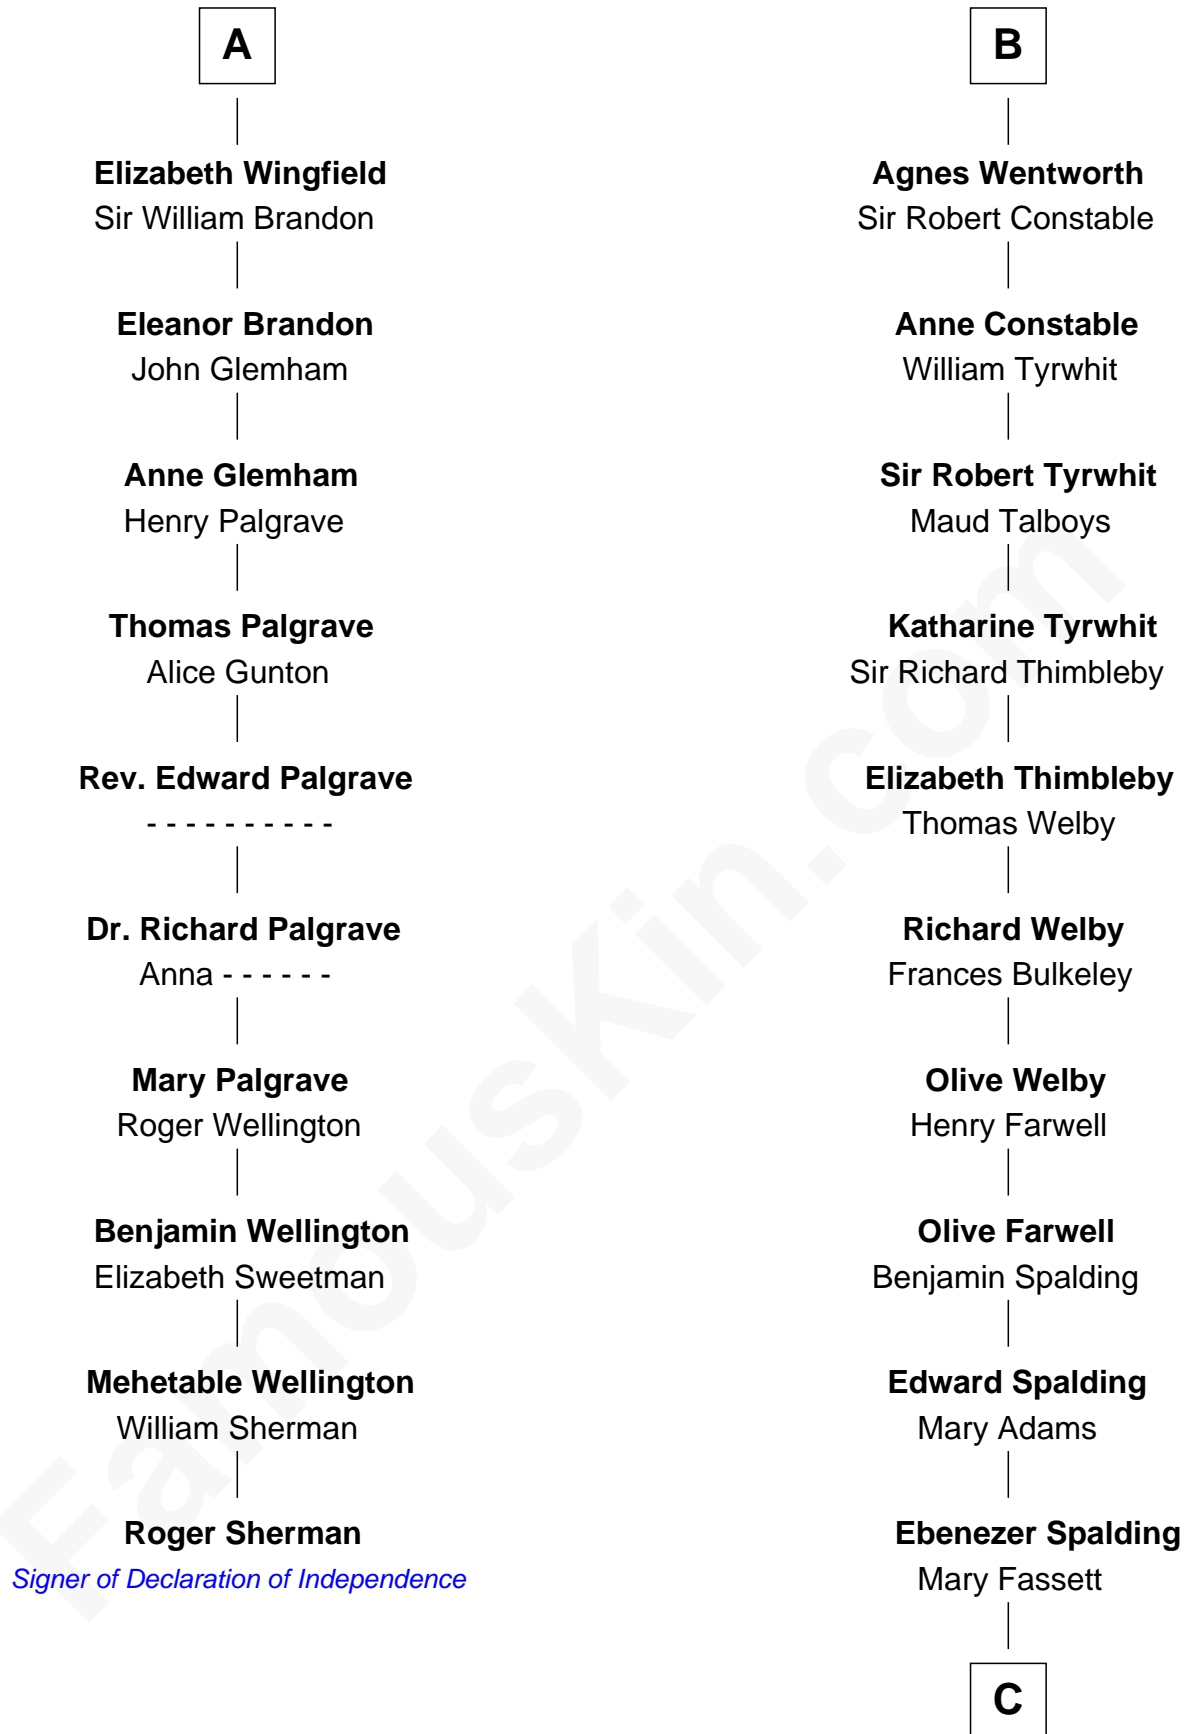

FamousKin.com

Relationship Chart of

Roger Sherman

Signer of the Declaration of Independence

16th cousin 4 times removed of

William Rufus Day

36th U.S. Secretary of State

William de Braiose

Eva Marshal

Eleanor de Braiose
Sir Humphrey de Bohun

Humphrey de Bohun
Maud de Fiennes

Humphrey de Bohun
Elizabeth Plantagenet

Sir William de Bohun
Elizabeth de Badlesmere

Elizabeth de Bohun
Sir Richard Fitzalan

Elizabeth Fitzalan
Sir Robert Goushill

Elizabeth Goushill
Sir Robert Wingfield

A

Eve de Braiose
Sir William de Cantilupe

Milicent de Cantilupe
Eudo la Zouche

Sir William la Zouche
Maud Lovel

Milicent la Zouche
Sir William Deincourt

Margaret Deincourt
Sir Robert de Tibetot

Elizabeth de Tibetot
Sir Philip le Despencer

Margery Despencer
Sir Roger Wentworth

B

C

Dr. Rufus Spalding

Lydia Paine

Rufus Paine Spalding