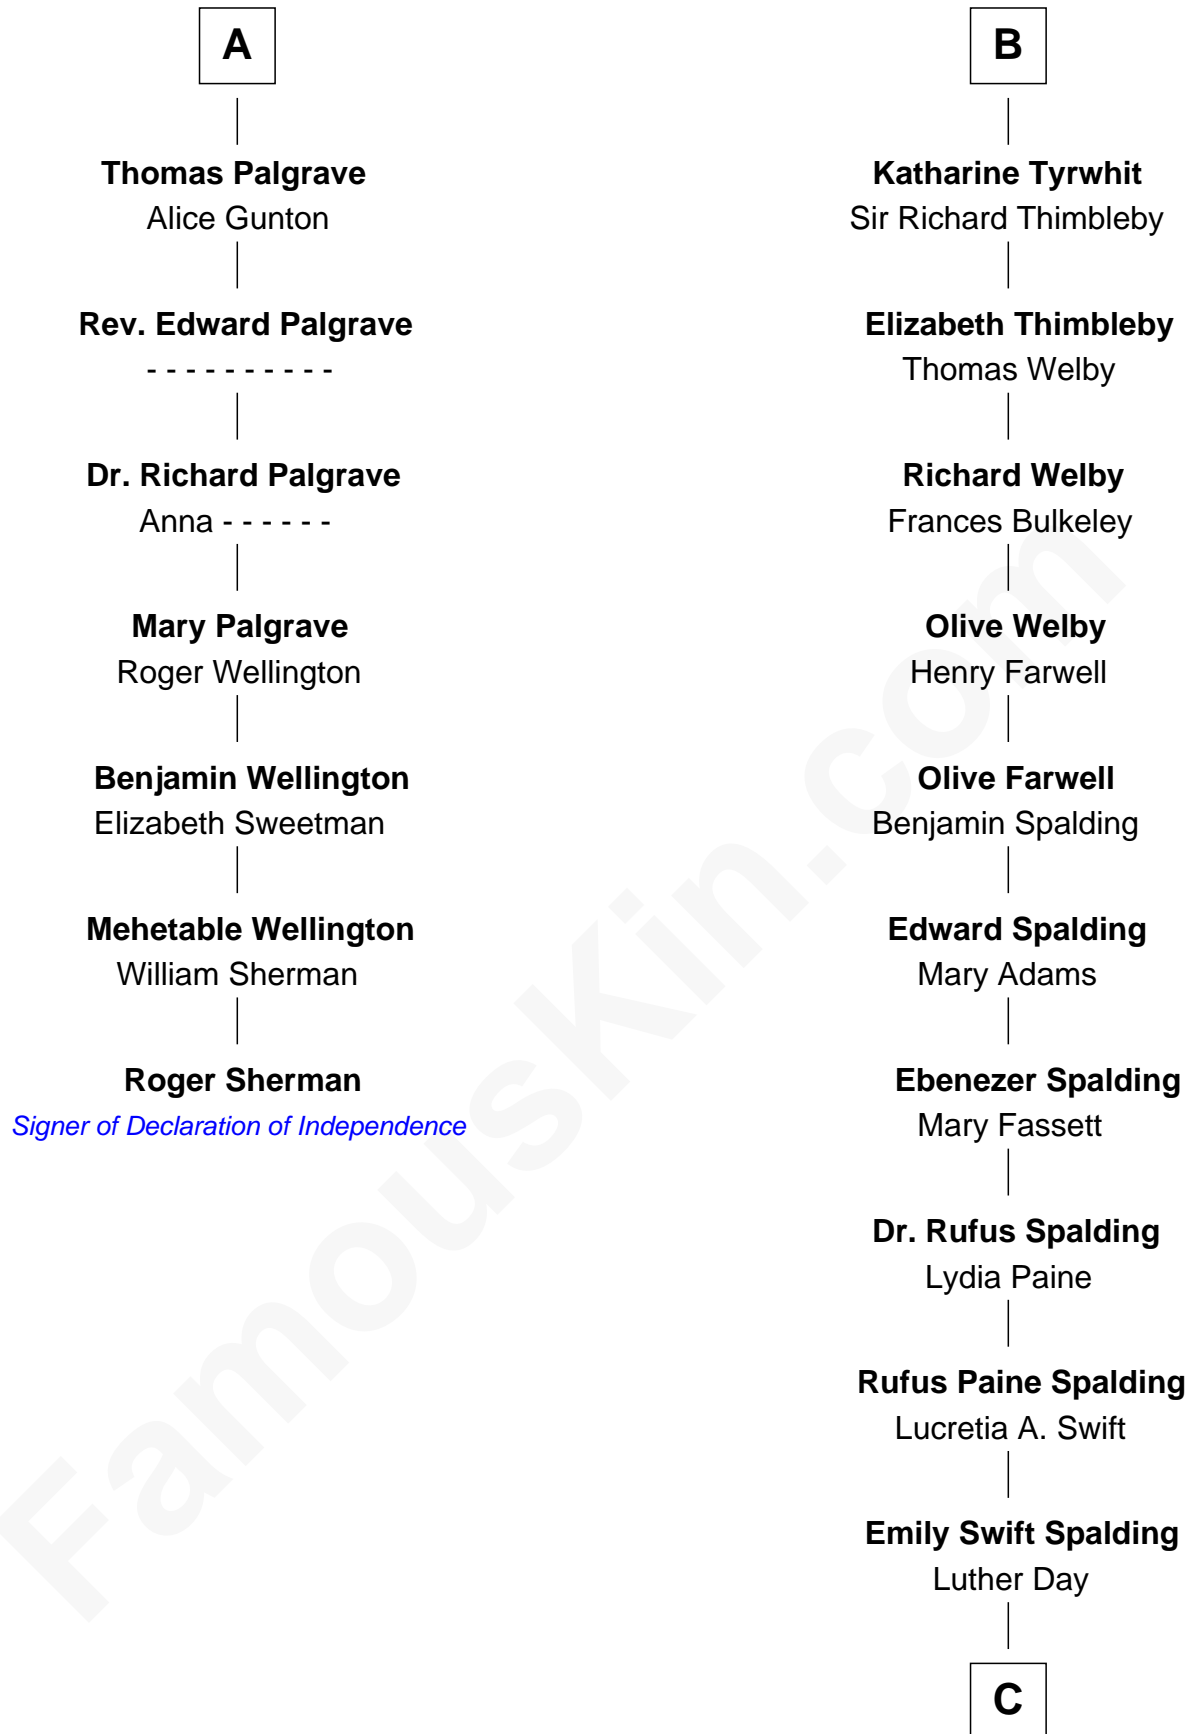

### Roger Sherman

*Signer of the Declaration of Independence*

13th cousin 8 times removed of

**Anna Gunn**

*TV and Movie Actress*

**Bartholomew de Badlesmere**

Margaret de Clare

**Elizabeth de Badlesmere**

Sir William Brandon

**Eleanor Brandon**

John Glemham

**Anne Glemham**

Henry Palgrave

**A**

**Margaret de Badlesmere**

Sir John de Tivetot

**Sir Robert de Tivetot**

Margaret Deincourt

**Elizabeth de Tivetot**

Sir Philip le Despencer

**Margery Despencer**

Sir Roger Wentworth

**Agnes Wentworth**

Sir Robert Constable

**Anne Constable**

William Tyrwhit

**Sir Robert Tyrwhit**

Maud Talboys

**B**

**C**

**William Rufus Day**  
Mary Elizabeth Schaefer

**Luther N. Day**  
Ida McKinley Barber