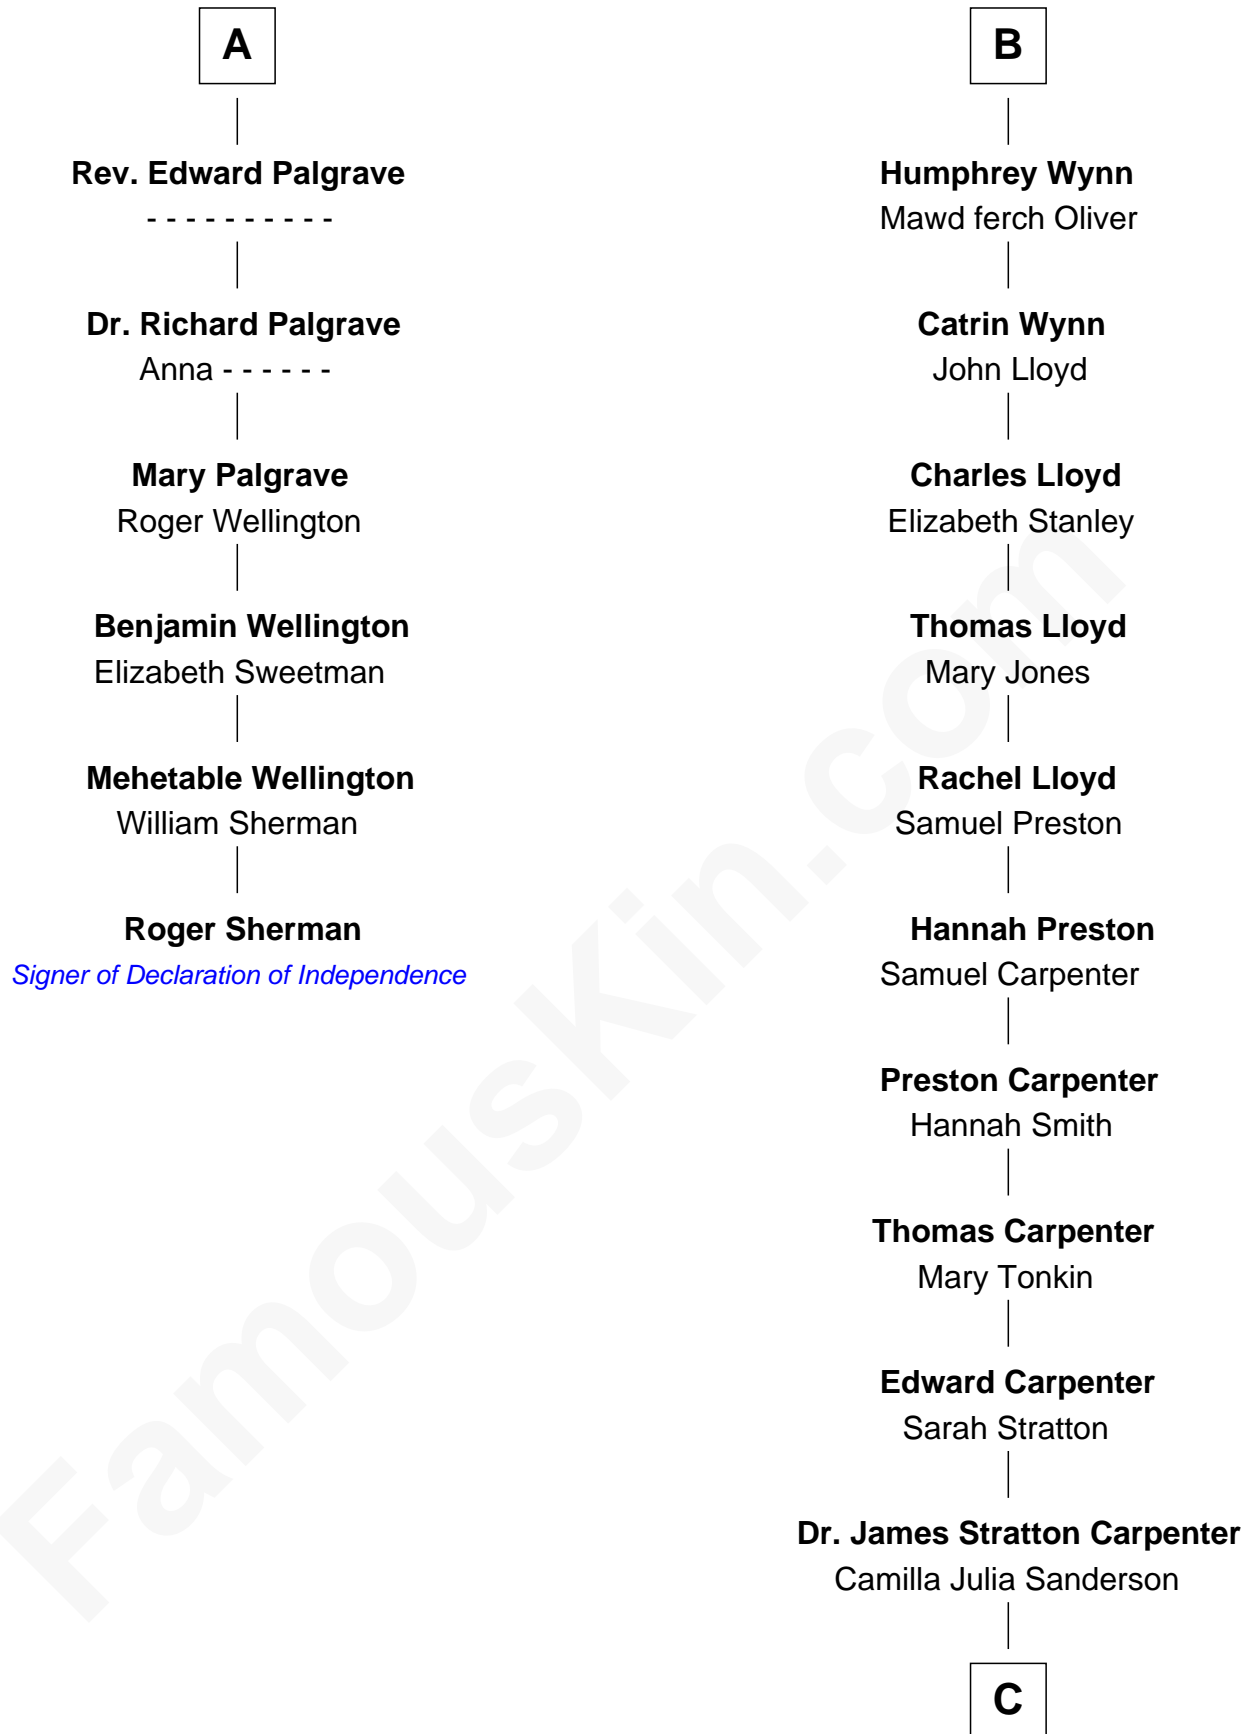

FamousKin.com

Relationship Chart of

Roger Sherman

Signer of the Declaration of Independence

12th cousin 9 times removed of

Mary Chapin Carpenter
Singer and Songwriter

Sir William de Bohun
Elizabeth de Badlesmere