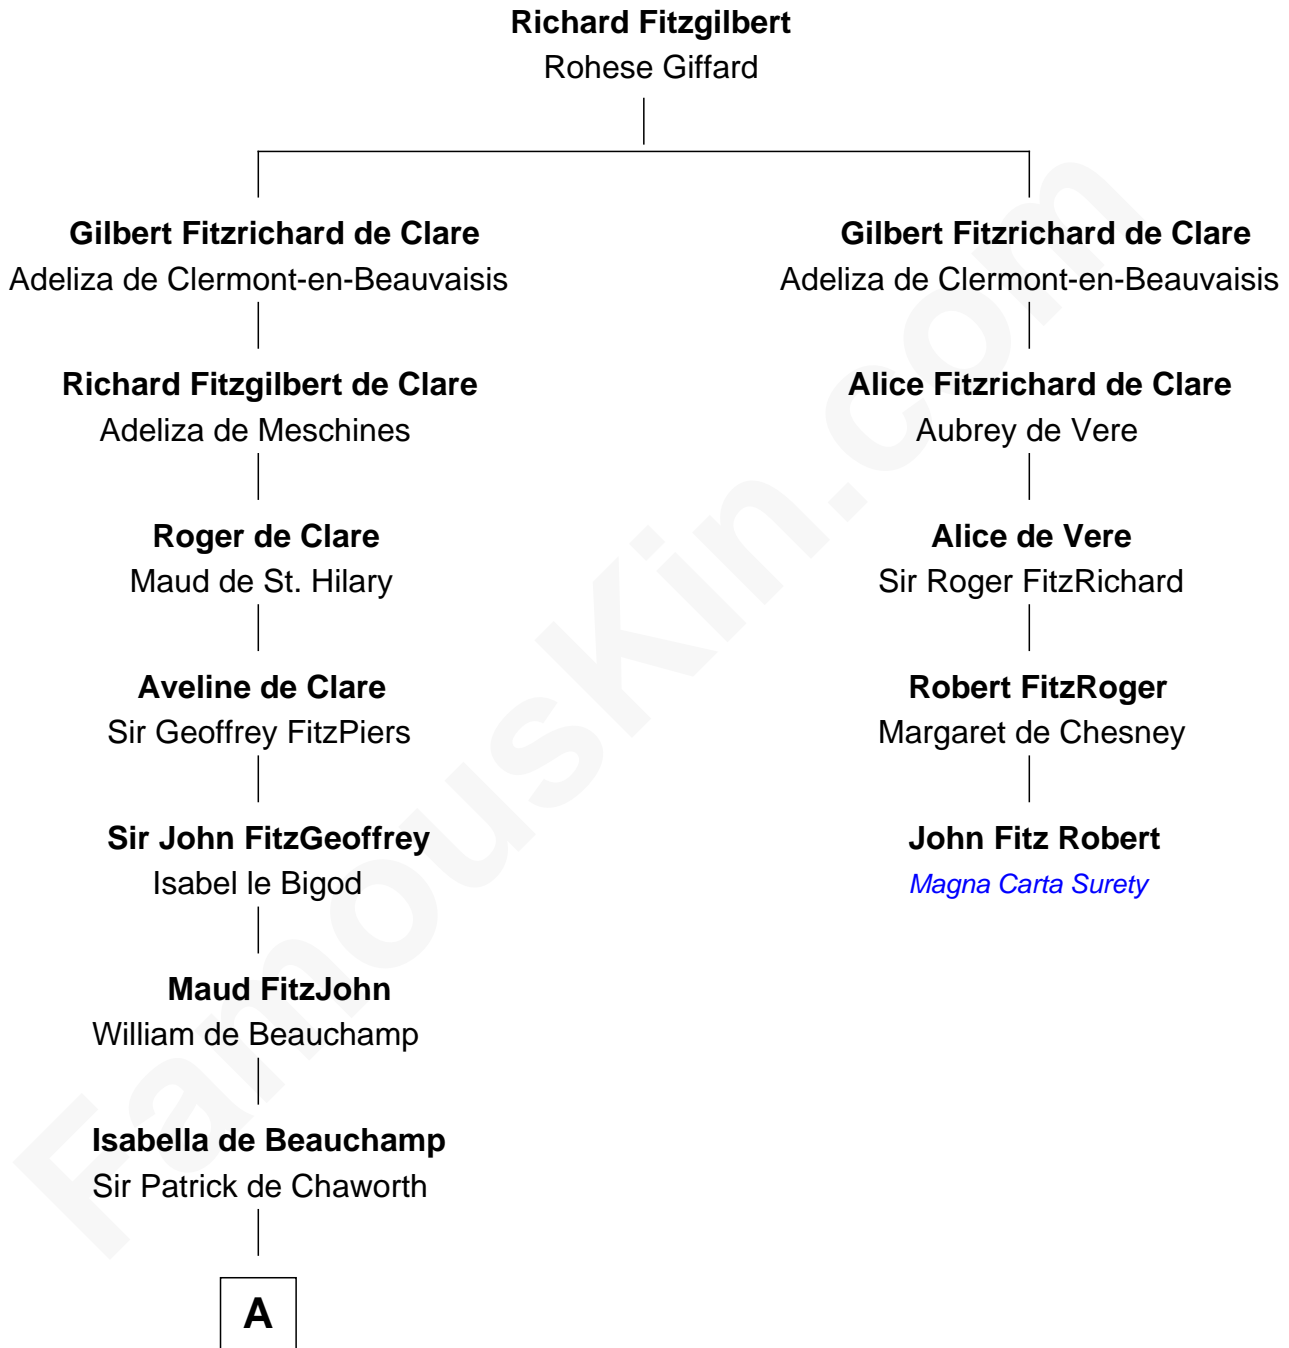

FamousKin.com

Relationship Chart of

Roger Sherman

Signer of the Declaration of Independence

4th cousin 17 times removed of

John Fitz Robert
Magna Carta Surety

B

—
Dr. Richard Palgrave

Anna - - - - -

—
Mary Palgrave

Roger Wellington

—
Benjamin Wellington

Elizabeth Sweetman

—
Mehetable Wellington

William Sherman

—
Roger Sherman