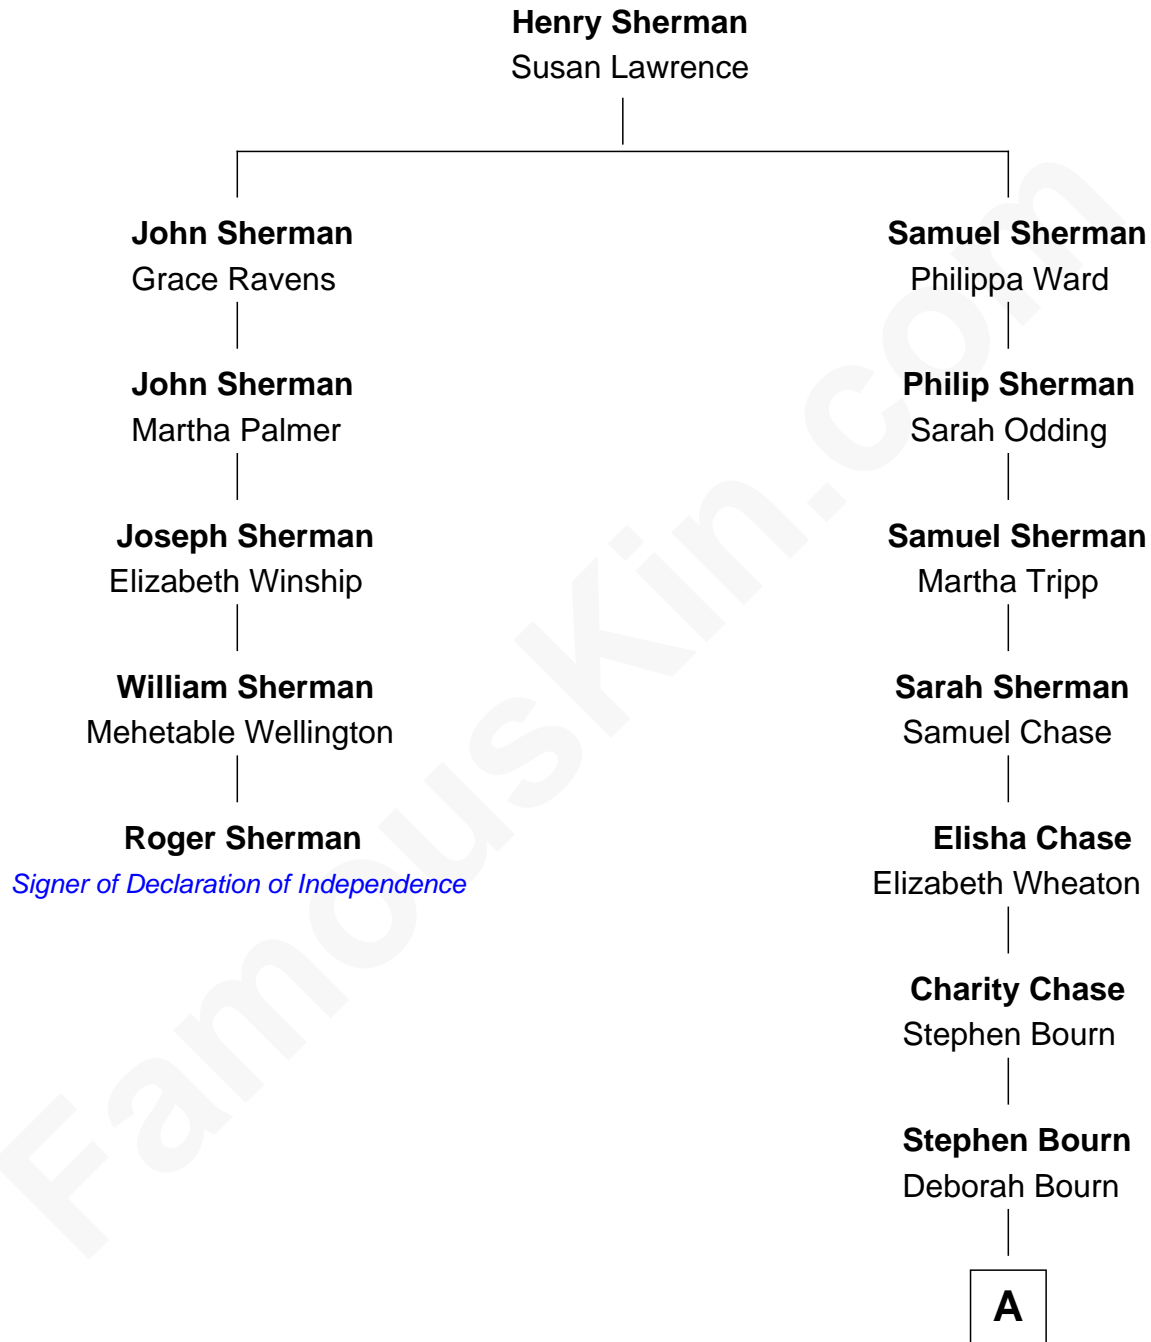

FamousKin.com

Relationship Chart of

Roger Sherman

Signer of the Declaration of Independence

4th cousin 7 times removed of

Gene Roddenberry

Creator of Star Trek

A

|
John Bourn

Clarissa H. Morrison

|
Malina E. Bourn

William Wallace Cushing

|
Clara May Cushing

Leon E. Roddenberry

|
Eugene Edward Roddenberry

Caroline Glen Golemon

|
Gene Roddenberry

Creator of Star Trek